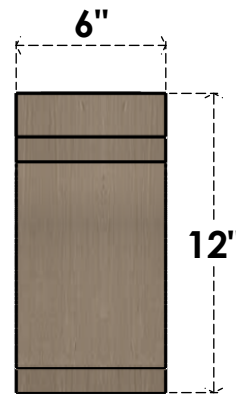

ITEM NUMBER: CORU06X12X12LGYRCPR

6"W X 12"D X 12"H SERIES 1 CLASSIC LEGACY ROUGH CEDAR TIMBERTHANE
FAUX WOOD CORBEL, PRIMED

SIDE PROFILE

FRONT PROFILE

ISOMETRIC

EKENA MILLWORK
2300 WEST MAIN ST.
CLARKSVILLE, TX 75426
TOLL FREE: 866-607-0453
WWW.EKENAMILLWORK.COM