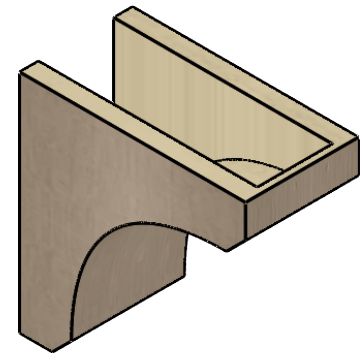

ITEM NUMBER: CORU06X12X12LGYRCPR

6"W X 12"D X 12"H SERIES 1 CLASSIC LEGACY ROUGH CEDAR TIMBERTHANE
FAUX WOOD CORBEL, PRIMED

SIDE PROFILE

FRONT PROFILE

ISOMETRIC

EKENA MILLWORK
2300 WEST MAIN ST.
CLARKSVILLE, TX 75426
TOLL FREE: 866-607-0453
WWW.EKENAMILLWORK.COM