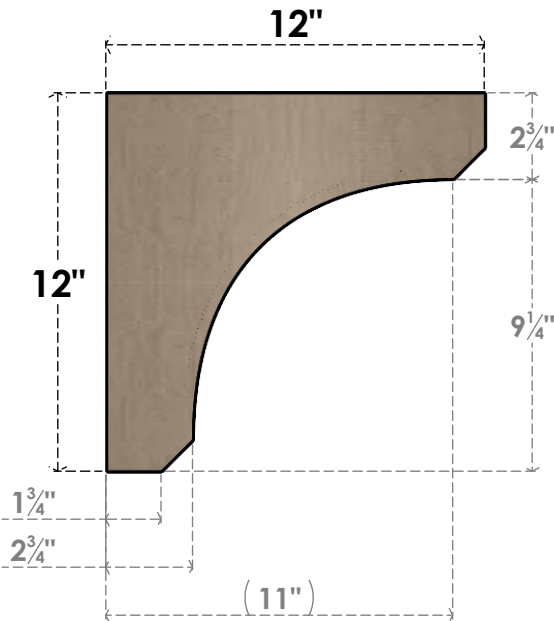

ITEM NUMBER: CORU06X12X12LGYRCPR

6"W X 12"D X 12"H SERIES 1 CLASSIC LEGACY ROUGH CEDAR TIMBERTHANE
FAUX WOOD CORBEL, PRIMED

SIDE PROFILE

FRONT PROFILE

ISOMETRIC

EKENA MILLWORK
2300 WEST MAIN ST.
CLARKSVILLE, TX 75426
TOLL FREE: 866-607-0453
WWW.EKENAMILLWORK.COM

NOTES

1. INSTALLATION TO BE COMPLETED IN ACCORDANCE WITH MANUFACTURER'S SPECIFICATIONS.
2. DRAWING MAY NOT BE TO SCALE
3. THIS DRAWING IS INTENDED FOR DESIGN AND PLANNING PURPOSES ONLY.
4. ALL INFORMATION CONTAINED HEREIN WAS CURRENT AT THE TIME OF DEVELOPMENT BUT MUST BE REVIEWED AND APPROVED BY THE PRODUCT MANUFACTURER TO BE CONSIDERED ACCURATE.
5. TIMBERTHANE ARCHITECTURAL PRODUCTS ARE MADE FROM HIGH DENSITY URETHANE AND COME FACTORY PRIMED