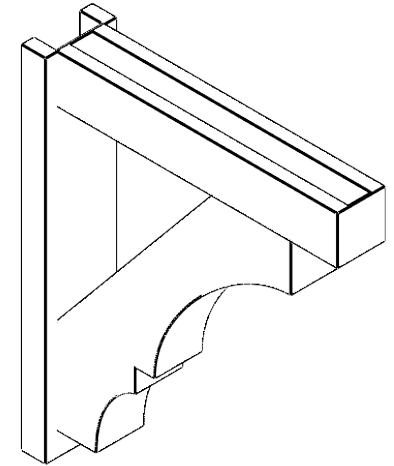

ITEM NUMBER: OUTUROC040X060X26000X30000X040X020X040BOA44RCPR

4"W TOP X 6"W BACK X 26"D X 30"H X 4"T TOP X 2"T BACK TIMBERTHANE ROUGH CEDAR BALBOA FAUX WOOD OPEN OUTLOOKER, BLOCK TOP AND BACK, 4"W CLOSED BRACE, PRIMED TAN

SIDE PROFILE

FRONT PROFILE

ISOMETRIC

EKENA MILLWORK
2300 WEST MAIN ST.
CLARKSVILLE, TX 75426
TOLL FREE: 866-607-0453
WWW.EKENAMILLWORK.COM

NOTES

1. INSTALLATION TO BE COMPLETED IN ACCORDANCE WITH MANUFACTURER'S SPECIFICATIONS.
2. DRAWING MAY NOT BE TO SCALE
3. THIS DRAWING IS INTENDED FOR DESIGN AND PLANNING PURPOSES ONLY.
4. ALL INFORMATION CONTAINED HEREIN WAS CURRENT AT THE TIME OF DEVELOPMENT BUT MUST BE REVIEWED AND APPROVED BY THE PRODUCT MANUFACTURER TO BE CONSIDERED ACCURATE.
5. TIMBERTHANE ARCHITECTURAL PRODUCTS ARE MADE FROM HIGH DENSITY URETHANE AND COME FACTORY PRIMED