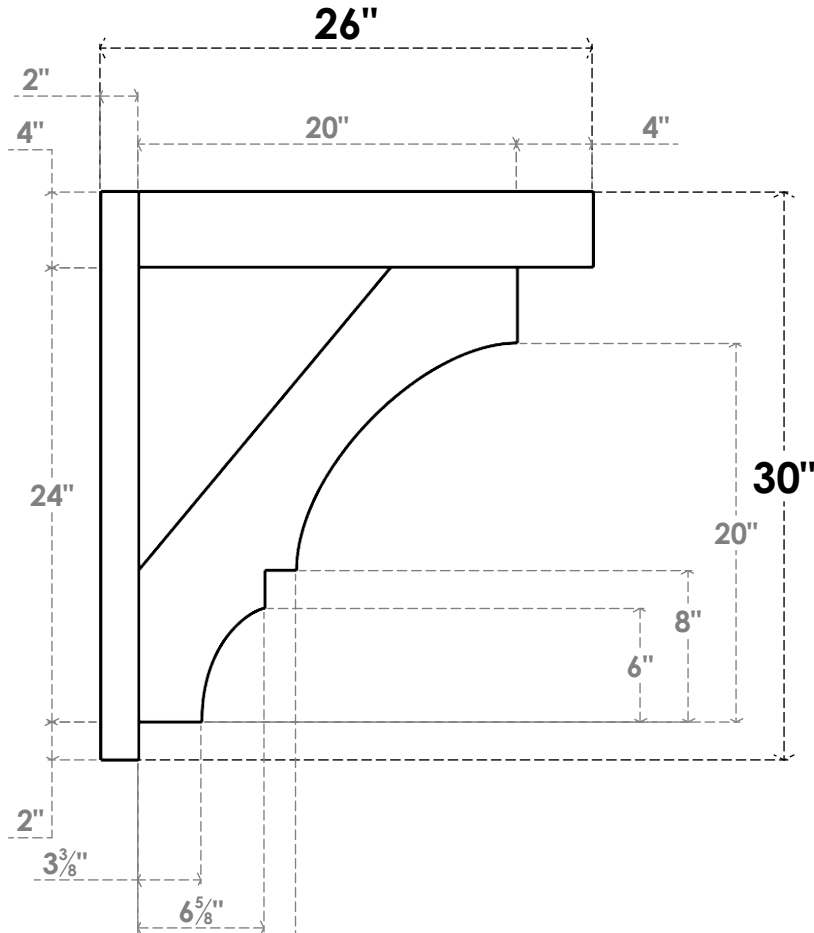

ITEM NUMBER: OUTUROC040X060X26000X30000X040X020X040BOA44RCPR

4"W TOP X 6"W BACK X 26"D X 30"H X 4"T TOP X 2"T BACK TIMBERTHANE ROUGH CEDAR BALBOA FAUX WOOD OPEN OUTLOOKER, BLOCK TOP AND BACK, 4"W CLOSED BRACE, PRIMED TAN

SIDE PROFILE

FRONT PROFILE

ISOMETRIC

EKENA MILLWORK
2300 WEST MAIN ST.
CLARKSVILLE, TX 75426
TOLL FREE: 866-607-0453
WWW.EKENAMILLWORK.COM

NOTES

1. INSTALLATION TO BE COMPLETED IN ACCORDANCE WITH MANUFACTURER'S SPECIFICATIONS.
2. DRAWING MAY NOT BE TO SCALE
3. THIS DRAWING IS INTENDED FOR DESIGN AND PLANNING PURPOSES ONLY.
4. ALL INFORMATION CONTAINED HEREIN WAS CURRENT AT THE TIME OF DEVELOPMENT BUT MUST BE REVIEWED AND APPROVED BY THE PRODUCT MANUFACTURER TO BE CONSIDERED ACCURATE.
5. TIMBERTHANE ARCHITECTURAL PRODUCTS ARE MADE FROM HIGH DENSITY URETHANE AND COME FACTORY PRIMED