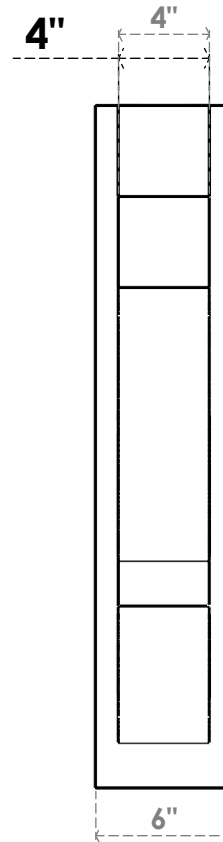

ITEM NUMBER: OUTUROC040X060X26000X30000X040X020X040BOA44RCPR

4"W TOP X 6"W BACK X 26"D X 30"H X 4"T TOP X 2"T BACK TIMBERTHANE ROUGH CEDAR BALBOA FAUX WOOD OPEN OUTLOOKER, BLOCK TOP AND BACK, 4"W CLOSED BRACE, PRIMED TAN

SIDE PROFILE

FRONT PROFILE

ISOMETRIC

EKENA MILLWORK
2300 WEST MAIN ST.
CLARKSVILLE, TX 75426
TOLL FREE: 866-607-0453
WWW.EKENAMILLWORK.COM

NOTES

1. INSTALLATION TO BE COMPLETED IN ACCORDANCE WITH MANUFACTURER'S SPECIFICATIONS.
2. DRAWING MAY NOT BE TO SCALE
3. THIS DRAWING IS INTENDED FOR DESIGN AND PLANNING PURPOSES ONLY.
4. ALL INFORMATION CONTAINED HEREIN WAS CURRENT AT THE TIME OF DEVELOPMENT BUT MUST BE REVIEWED AND APPROVED BY THE PRODUCT MANUFACTURER TO BE CONSIDERED ACCURATE.
5. TIMBERTHANE ARCHITECTURAL PRODUCTS ARE MADE FROM HIGH DENSITY URETHANE AND COME FACTORY PRIMED