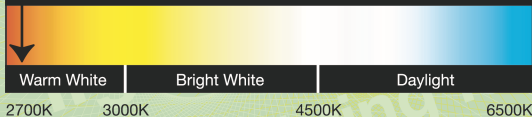

lighting facts[®]

A Program of the U.S. DOE

Light Output (Lumens)	533
Watts	10.1
Lumens per Watt (Efficacy)	52.77

Color Accuracy	90
Color Rendering Index (CRI)	

Light Color

Correlated Color Temperature (CCT)

2700 (Warm White)

All results are according to IESNA LM-79-2008: *Approved Method for the Electrical and Photometric Testing of Solid-State Lighting*. The U.S. Department of Energy (DOE) verifies product test data and results.