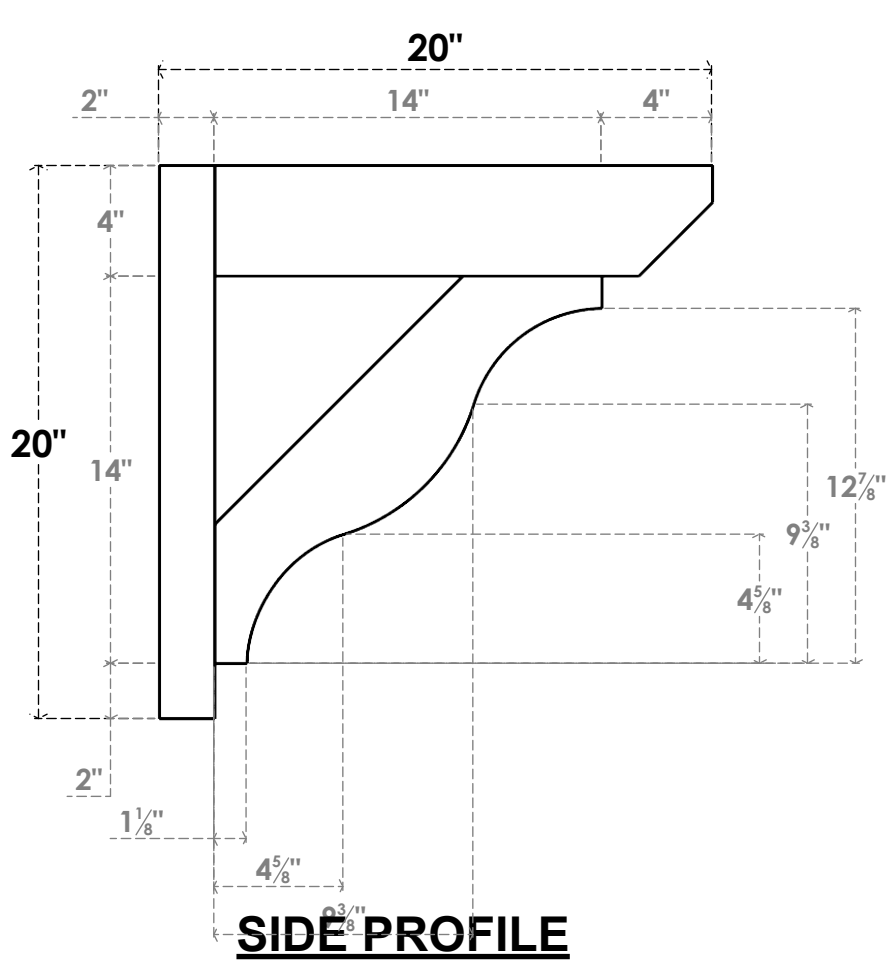

**ITEM NUMBER: OUTUROC040X060X20000X20000X040X020X040FST24RCPR**

4"W TOP X 6"W BACK X 20"D X 20"H X 4"T TOP X 2"T BACK TIMBERTHANE ROUGH CEDAR FUNSTON FAUX WOOD OPEN OUTLOOKER, SLAT TOP AND BLOCK BACK, 4"W CLOSED BRACE, PRIMED TAN