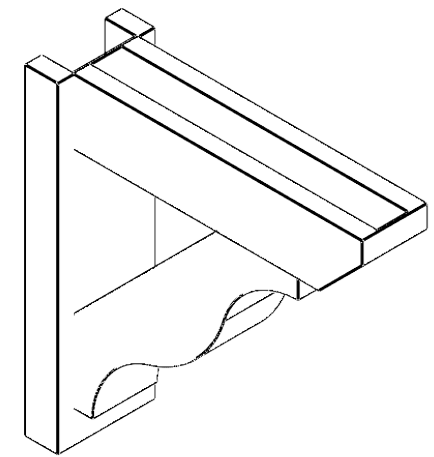

**ITEM NUMBER: OUTUROC040X060X20000X20000X040X020X040FST24RCPR**

4"W TOP X 6"W BACK X 20"D X 20"H X 4"T TOP X 2"T BACK TIMBERTHANE ROUGH CEDAR FUNSTON FAUX WOOD OPEN OUTLOOKER, SLAT TOP AND BLOCK BACK, 4"W CLOSED BRACE, PRIMED TAN

**EKENA**  
MILLWORK

EKENA MILLWORK  
2300 WEST MAIN ST.  
CLARKSVILLE, TX 75426  
TOLL FREE: 866-607-0453  
WWW.EKENAMILLWORK.COM

- NOTES
1. INSTALLATION TO BE COMPLETED IN ACCORDANCE WITH MANUFACTURER'S SPECIFICATIONS.
  2. DRAWING MAY NOT BE TO SCALE
  3. THIS DRAWING IS INTENDED FOR DESIGN AND PLANNING PURPOSES ONLY.
  4. ALL INFORMATION CONTAINED HEREIN WAS CURRENT AT THE TIME OF DEVELOPMENT BUT MUST BE REVIEWED AND APPROVED BY THE PRODUCT MANUFACTURER TO BE CONSIDERED ACCURATE.
  5. TIMBERTHANE ARCHITECTURAL PRODUCTS ARE MADE FROM HIGH DENSITY URETHANE AND COME FACTORY PRIMED