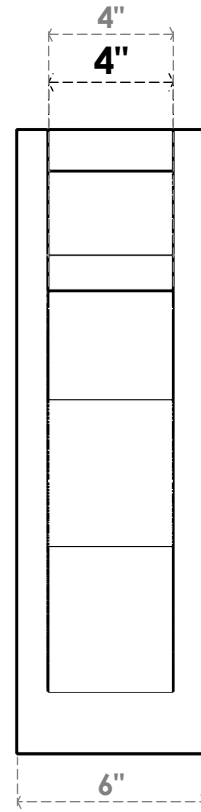

**ITEM NUMBER: OUTUROC040X060X20000X20000X040X020X040FST24RCPR**

4"W TOP X 6"W BACK X 20"D X 20"H X 4"T TOP X 2"T BACK TIMBERTHANE ROUGH CEDAR FUNSTON FAUX WOOD OPEN OUTLOOKER, SLAT TOP AND BLOCK BACK, 4"W CLOSED BRACE, PRIMED TAN

**EKENA**  
MILLWORK

EKENA MILLWORK  
2300 WEST MAIN ST.  
CLARKSVILLE, TX 75426  
TOLL FREE: 866-607-0453  
WWW.EKENAMILLWORK.COM

- NOTES
1. INSTALLATION TO BE COMPLETED IN ACCORDANCE WITH MANUFACTURER'S SPECIFICATIONS.
  2. DRAWING MAY NOT BE TO SCALE
  3. THIS DRAWING IS INTENDED FOR DESIGN AND PLANNING PURPOSES ONLY.
  4. ALL INFORMATION CONTAINED HEREIN WAS CURRENT AT THE TIME OF DEVELOPMENT BUT MUST BE REVIEWED AND APPROVED BY THE PRODUCT MANUFACTURER TO BE CONSIDERED ACCURATE.
  5. TIMBERTHANE ARCHITECTURAL PRODUCTS ARE MADE FROM HIGH DENSITY URETHANE AND COME FACTORY PRIMED