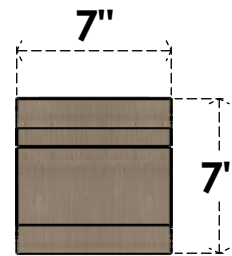

ITEM NUMBER: CORU07X07X07NEBRCPR

7"W X 7"D X 7"H SERIES 1 WIDE NEW BRIGHTON ROUGH CEDAR
TIMBERTHANE FAUX WOOD CORBEL, PRIMED

SIDE PROFILE

FRONT PROFILE

ISOMETRIC

EKENA MILLWORK
2300 WEST MAIN ST.
CLARKSVILLE, TX 75426
TOLL FREE: 866-607-0453
WWW.EKENAMILLWORK.COM

NOTES

1. INSTALLATION TO BE COMPLETED IN ACCORDANCE WITH MANUFACTURER'S SPECIFICATIONS.
2. DRAWING MAY NOT BE TO SCALE
3. THIS DRAWING IS INTENDED FOR DESIGN AND PLANNING PURPOSES ONLY.
4. ALL INFORMATION CONTAINED HEREIN WAS CURRENT AT THE TIME OF DEVELOPMENT BUT MUST BE REVIEWED AND APPROVED BY THE PRODUCT MANUFACTURER TO BE CONSIDERED ACCURATE.
5. TIMBERTHANE ARCHITECTURAL PRODUCTS ARE MADE FROM HIGH DENSITY URETHANE AND COME FACTORY PRIMED