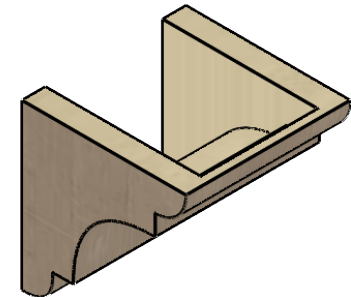

ITEM NUMBER: CORU07X07X07NEBRCPR

7"W X 7"D X 7"H SERIES 1 WIDE NEW BRIGHTON ROUGH CEDAR
TIMBERTHANE FAUX WOOD CORBEL, PRIMED

SIDE PROFILE

FRONT PROFILE

ISOMETRIC

EKENA MILLWORK
2300 WEST MAIN ST.
CLARKSVILLE, TX 75426
TOLL FREE: 866-607-0453
WWW.EKENAMILLWORK.COM

NOTES

1. INSTALLATION TO BE COMPLETED IN ACCORDANCE WITH MANUFACTURER'S SPECIFICATIONS.
2. DRAWING MAY NOT BE TO SCALE
3. THIS DRAWING IS INTENDED FOR DESIGN AND PLANNING PURPOSES ONLY.
4. ALL INFORMATION CONTAINED HEREIN WAS CURRENT AT THE TIME OF DEVELOPMENT BUT MUST BE REVIEWED AND APPROVED BY THE PRODUCT MANUFACTURER TO BE CONSIDERED ACCURATE.
5. TIMBERTHANE ARCHITECTURAL PRODUCTS ARE MADE FROM HIGH DENSITY URETHANE AND COME FACTORY PRIMED