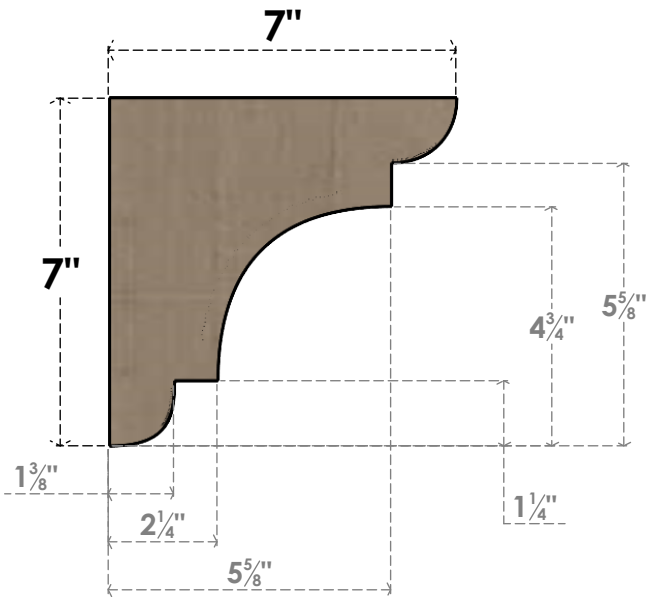

ITEM NUMBER: CORU07X07X07NEBRCPR

7"W X 7"D X 7"H SERIES 1 WIDE NEW BRIGHTON ROUGH CEDAR
TIMBERTHANE FAUX WOOD CORBEL, PRIMED

SIDE PROFILE

FRONT PROFILE

ISOMETRIC

EKENA MILLWORK
2300 WEST MAIN ST.
CLARKSVILLE, TX 75426
TOLL FREE: 866-607-0453
WWW.EKENAMILLWORK.COM

NOTES

1. INSTALLATION TO BE COMPLETED IN ACCORDANCE WITH MANUFACTURER'S SPECIFICATIONS.
2. DRAWING MAY NOT BE TO SCALE
3. THIS DRAWING IS INTENDED FOR DESIGN AND PLANNING PURPOSES ONLY.
4. ALL INFORMATION CONTAINED HEREIN WAS CURRENT AT THE TIME OF DEVELOPMENT BUT MUST BE REVIEWED AND APPROVED BY THE PRODUCT MANUFACTURER TO BE CONSIDERED ACCURATE.
5. TIMBERTHANE ARCHITECTURAL PRODUCTS ARE MADE FROM HIGH DENSITY URETHANE AND COME FACTORY PRIMED