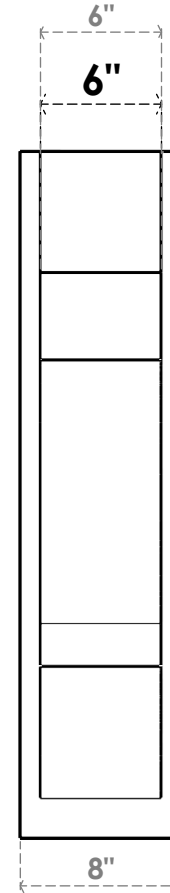

ITEM NUMBER: OUTUROC060X080X22000X34000X060X020X060BOA44RCPR

6"W TOP X 8"W BACK X 22"D X 34"H X 6"T TOP X 2"T BACK TIMBERTHANE ROUGH CEDAR BALBOA FAUX WOOD OPEN OUTLOOKER, BLOCK TOP AND BACK, 6"W CLOSED BRACE, PRIMED TAN

EKENA MILLWORK
2300 WEST MAIN ST.
CLARKSVILLE, TX 75426
TOLL FREE: 866-607-0453
WWW.EKENAMILLWORK.COM

NOTES

1. INSTALLATION TO BE COMPLETED IN ACCORDANCE WITH MANUFACTURER'S SPECIFICATIONS.
2. DRAWING MAY NOT BE TO SCALE
3. THIS DRAWING IS INTENDED FOR DESIGN AND PLANNING PURPOSES ONLY.
4. ALL INFORMATION CONTAINED HEREIN WAS CURRENT AT THE TIME OF DEVELOPMENT BUT MUST BE REVIEWED AND APPROVED BY THE PRODUCT MANUFACTURER TO BE CONSIDERED ACCURATE.
5. TIMBERTHANE ARCHITECTURAL PRODUCTS ARE MADE FROM HIGH DENSITY URETHANE AND COME FACTORY PRIMED