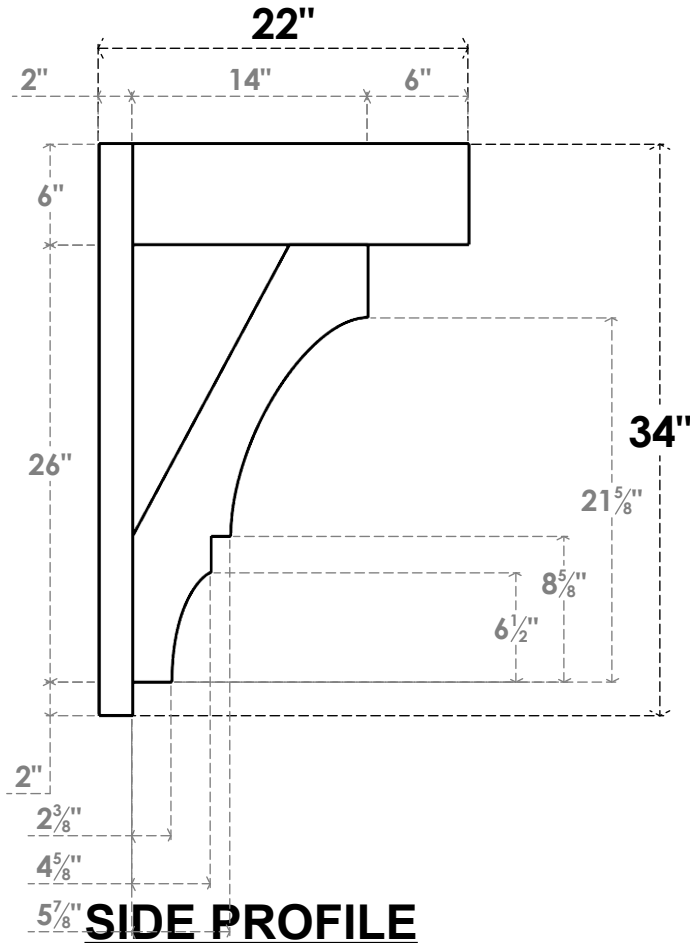

ITEM NUMBER: OUTUROC060X080X22000X34000X060X020X060BOA44RCPR

6"W TOP X 8"W BACK X 22"D X 34"H X 6"T TOP X 2"T BACK TIMBERTHANE ROUGH CEDAR BALBOA FAUX WOOD OPEN OUTLOOKER, BLOCK TOP AND BACK, 6"W CLOSED BRACE, PRIMED TAN

EKENA MILLWORK
2300 WEST MAIN ST.
CLARKSVILLE, TX 75426
TOLL FREE: 866-607-0453
WWW.EKENAMILLWORK.COM

NOTES

1. INSTALLATION TO BE COMPLETED IN ACCORDANCE WITH MANUFACTURER'S SPECIFICATIONS.
2. DRAWING MAY NOT BE TO SCALE
3. THIS DRAWING IS INTENDED FOR DESIGN AND PLANNING PURPOSES ONLY.
4. ALL INFORMATION CONTAINED HEREIN WAS CURRENT AT THE TIME OF DEVELOPMENT BUT MUST BE REVIEWED AND APPROVED BY THE PRODUCT MANUFACTURER TO BE CONSIDERED ACCURATE.
5. TIMBERTHANE ARCHITECTURAL PRODUCTS ARE MADE FROM HIGH DENSITY URETHANE AND COME FACTORY PRIMED