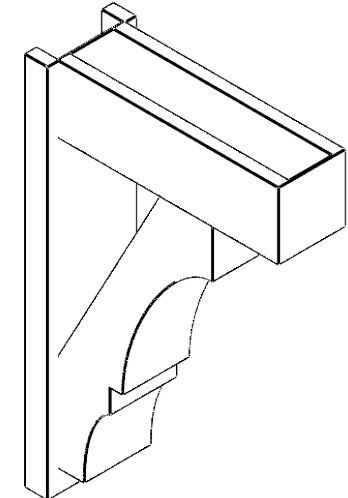

ITEM NUMBER: OUTUROC060X080X22000X34000X060X020X060BOA44RCPR

6"W TOP X 8"W BACK X 22"D X 34"H X 6"T TOP X 2"T BACK TIMBERTHANE ROUGH CEDAR BALBOA FAUX WOOD OPEN OUTLOOKER, BLOCK TOP AND BACK, 6"W CLOSED BRACE, PRIMED TAN

EKENA MILLWORK
2300 WEST MAIN ST.
CLARKSVILLE, TX 75426
TOLL FREE: 866-607-0453
WWW.EKENAMILLWORK.COM

NOTES

1. INSTALLATION TO BE COMPLETED IN ACCORDANCE WITH MANUFACTURER'S SPECIFICATIONS.
2. DRAWING MAY NOT BE TO SCALE
3. THIS DRAWING IS INTENDED FOR DESIGN AND PLANNING PURPOSES ONLY.
4. ALL INFORMATION CONTAINED HEREIN WAS CURRENT AT THE TIME OF DEVELOPMENT BUT MUST BE REVIEWED AND APPROVED BY THE PRODUCT MANUFACTURER TO BE CONSIDERED ACCURATE.
5. TIMBERTHANE ARCHITECTURAL PRODUCTS ARE MADE FROM HIGH DENSITY URETHANE AND COME FACTORY PRIMED