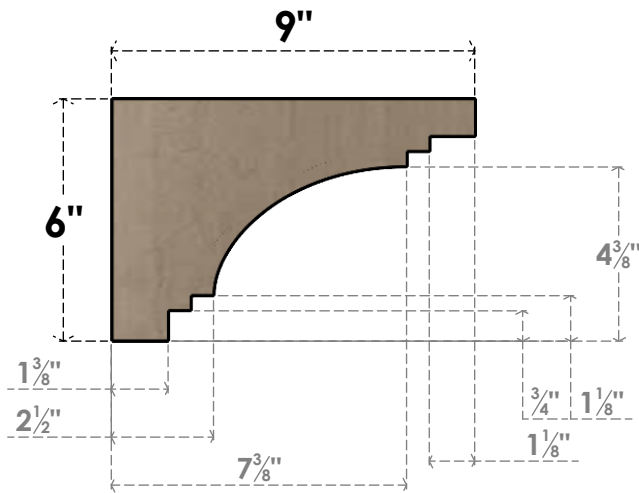

# ITEM NUMBER: CORU03X09X06PECRCPR

3"W X 9"D X 6"H SERIES 3 CLASSIC PESCADERO ROUGH CEDAR  
TIMBERTHANE FAUX WOOD CORBEL, PRIMED

**SIDE PROFILE**

**FRONT PROFILE**

**ISOMETRIC**

EKENA MILLWORK  
2300 WEST MAIN ST.  
CLARKSVILLE, TX 75426  
TOLL FREE: 866-607-0453  
WWW.EKENAMILLWORK.COM

NOTES

1. INSTALLATION TO BE COMPLETED IN ACCORDANCE WITH MANUFACTURER'S SPECIFICATIONS.
2. DRAWING MAY NOT BE TO SCALE
3. THIS DRAWING IS INTENDED FOR DESIGN AND PLANNING PURPOSES ONLY.
4. ALL INFORMATION CONTAINED HEREIN WAS CURRENT AT THE TIME OF DEVELOPMENT BUT MUST BE REVIEWED AND APPROVED BY THE PRODUCT MANUFACTURER TO BE CONSIDERED ACCURATE.
5. TIMBERTHANE ARCHITECTURAL PRODUCTS ARE MADE FROM HIGH DENSITY URETHANE AND COME FACTORY PRIMED