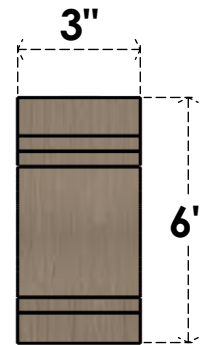

# ITEM NUMBER: CORU03X09X06PECRCPR

3"W X 9"D X 6"H SERIES 3 CLASSIC PESCADERO ROUGH CEDAR  
TIMBERTHANE FAUX WOOD CORBEL, PRIMED

**SIDE PROFILE**

**FRONT PROFILE**

**ISOMETRIC**

EKENA MILLWORK  
2300 WEST MAIN ST.  
CLARKSVILLE, TX 75426  
TOLL FREE: 866-607-0453  
WWW.EKENAMILLWORK.COM

NOTES

1. INSTALLATION TO BE COMPLETED IN ACCORDANCE WITH MANUFACTURER'S SPECIFICATIONS.
2. DRAWING MAY NOT BE TO SCALE
3. THIS DRAWING IS INTENDED FOR DESIGN AND PLANNING PURPOSES ONLY.
4. ALL INFORMATION CONTAINED HEREIN WAS CURRENT AT THE TIME OF DEVELOPMENT BUT MUST BE REVIEWED AND APPROVED BY THE PRODUCT MANUFACTURER TO BE CONSIDERED ACCURATE.
5. TIMBERTHANE ARCHITECTURAL PRODUCTS ARE MADE FROM HIGH DENSITY URETHANE AND COME FACTORY PRIMED