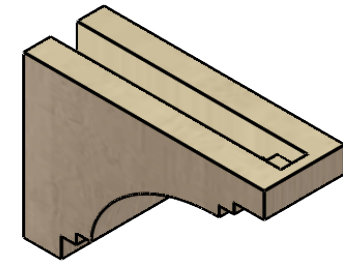

# ITEM NUMBER: CORU03X09X06PECRCPR

3"W X 9"D X 6"H SERIES 3 CLASSIC PESCADERO ROUGH CEDAR  
TIMBERTHANE FAUX WOOD CORBEL, PRIMED

**SIDE PROFILE**

**FRONT PROFILE**

**ISOMETRIC**

EKENA MILLWORK  
2300 WEST MAIN ST.  
CLARKSVILLE, TX 75426  
TOLL FREE: 866-607-0453  
WWW.EKENAMILLWORK.COM