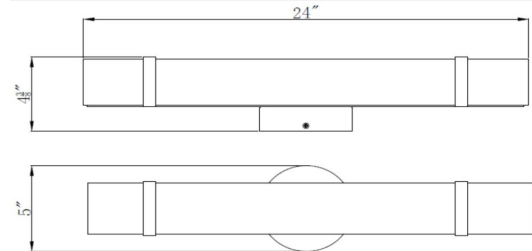

Fleming LED Bath Bar Light 24"
Satin Nickel

SPECIFICATIONS

MOUNTING:	Wall Mount	LED BRIGHTNESS (LUMENS):	1111
SLOPED CEILING ADAPTABLE:	No	LED COLOR CORRELATED TEMPERATURE (CCT):	3000K
LAMP TYPE 1:	1 lamp 23W LED	LED COLOR RENDERING INDEX (CRI):	80
BULB INCLUDED:	No	LED EFFICACY:	49.84
WATTS PER BULB:	23W	LED AVERAGE RATED LIFE:	35000 hours
TOTAL WATTAGE:	23W	ENERGY EFFICIENT:	Yes
DIMMABLE:	No	LIGHTING AMPS:	0.5
MATERIAL CONSTRUCTION:	Steel	VOLTAGE:	120V
ASSEMBLED DIMENSIONS:	4.38" H x 5" L x 24" D		
WEIGHT:	3.00 lbs.		
BACKPLATE DIMENSIONS:	5" H x 5" W		
CANOPY/PLATE DIMENSIONS:	N/A		
GLASS/SHADE DIMENSIONS:	N/A		
GLASS/SHADE MATERIAL:	Acrylic		
GLASS/SHADE TYPE:	Frosted		
GLASS/SHADE COLOR:	N/A		