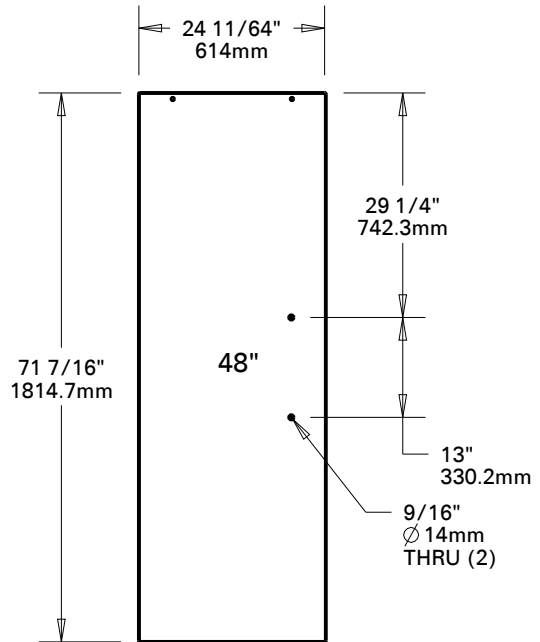

UNIQUE FEATURES: Constructed of Corrosion Resistant Anodized Aluminum.
48" Track Assembly Kit.
Fits 48" Shower Doors with an Opening min/max of 42-1/4" - 48" (107.3cm-121.9cm),
with a Height of 74-7/8" (190.2cm).

NOTE: Height of 77" (195.6cm) Required for Installation.

WARRANTY: 5 Year Limited Warranty.

see what Delta can do

SHOWER DOOR

5/16" (8mm) SLIDING SHOWER
48" GLASS PANELS

MATERIALS: 5/16" (8mm) Tempered Glass Panels.