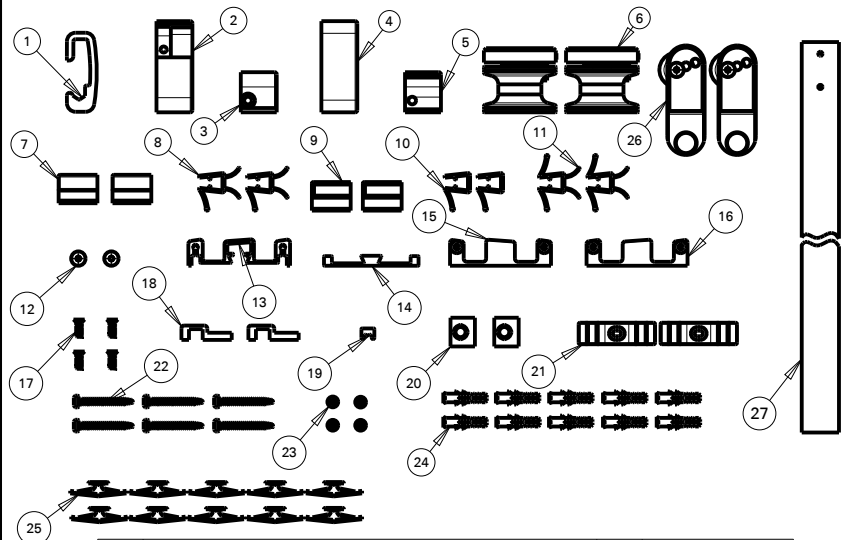

SHOWER DOOR

SLIDING PAXOS STYLE WITH 8 MM GLASS 48" SHOWER TRACK

ID	DESCRIPTION	QTY	MATERIAL
1	CONT. 8MM 48" TOP TRACK	1	AL6463 T5
2	CONTEMP 8MM MOUNTING BRACKET - RIGHT	1	ZAMACK_3
3	CONTEMP 8MM COLLER BASE LOCK - RIGHT	1	ZAMACK_3
4	CONTEMP 8MM MOUNTING BRACKET - LEFT	1	ZAMACK_3
5	CONTEMP 8MM COLLER BASE LOCK - LEFT	1	ZAMACK_3
6	UPPER ROLLR ASS'Y CONT GLAZING	2	ASSEMBLY
7	8MM CORNER WATER DIVERTER GLAZING LEFT	2	TRITAN_TX1001
8	8MM WATER RETENTION SEAL OUTSIDE ROLLER	2	PVC
9	8MM CORNER WATER RETENTION GLAZING RIGHT	2	TRITAN_TX1001
10	8MM WATER 48" RETENTION BOTTOM GLAZING EXTR	2	PVC
11	8MM INSIDE ROLLER ASS'Y SIDE SEAL	2	PVC
12	M5X0.8X10MM LONG BUTTON PHILLIPS	2	SS
13	CONTEMP 8MM CENTER GUIDE	1	AL6061
14	CONTEMP 8MM CG LOCK BRACKET	1	AL6061
15	CONTEMP 8MM CG COVER RIGHT	1	ZAMACK_3
16	CONTEMP 8MM CG LEFT COVER	1	ZAMACK_3
17	K-R12 48" HEAVY HINGE - M4X12	4	STEEL
18	DAM STRIP HOLD DOWN CONTEMP 8MM	2	AL6061
19	CONTEMP 48" 8MM DAM STRIP	1	AL6063_EXT
20	CONTEMP 8MM SCREW CAP	2	ABS
21	CONTEMP 8MM GRAB BUMPER	2	PVC
22	#8-18 X 1.5" LONG PHILLIPS HEAD	6	SS
23	ST3.5X39L FH SCREW	4	SS
24	SCREW ANCHOR	10	PVC
25	TOGGLE WALL ANCHOR	10	POLYPROPYLENE
26	CONT. GLAZ LOW'R ROLL'R ASS'Y	2	ASSEMBLY
27	CONTEMP 8 MM ALGMT TOOL	1	AL6063_EXT

UNIQUE FEATURES: Constructed of Corrosion Resistant Anodized Aluminum.
48" Track Assembly Kit.
Fits 48" Shower Doors with an Opening min/max of 42-1/4" - 48" (107.3cm-121.9cm),
with a Height of 74-7/8" (190.2cm).

NOTE: Height of 77" (195.6cm) Required for Installation.

WARRANTY: 5 Year Limited Warranty.

see what Delta can do

SHOWER DOOR

5/16" (8mm) SLIDING SHOWER
48" GLASS PANELS

MATERIALS: 5/16" (8mm) Tempered Glass Panels.

UNIQUE FEATURES: Spot Guard Easy Clean Coating on Both Sides.

WARRANTY: 5 Year Limited Warranty.

see what Delta can do

SHOWER DOOR

VERTICAL LYNDALL™ HANDLE

MATERIALS: Zinc Posts for All, Stainless Steel Bars for Polished Chrome, Aluminum Bars for Brushed Nickel and Matte Black.