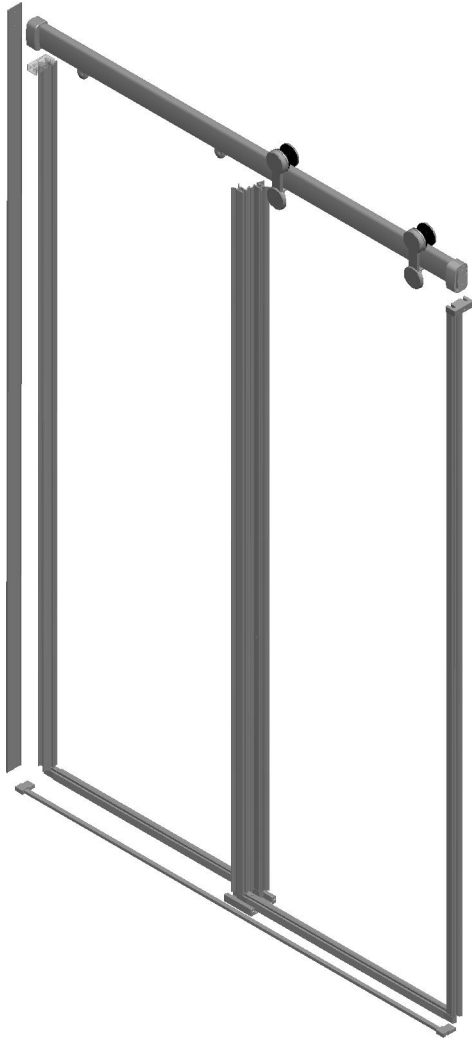

SHOWER DOOR

SLIDING PAXOS STYLE WITH 8 MM GLASS 48" SHOWER TRACK

ID	DESCRIPTION	QTY	MATERIAL
1	CONT. 8MM 48" TOP TRACK	1	AL6463 T5
2	CONTEMP 8MM MOUNTING BRACKET - RIGHT	1	ZAMACK_3
3	CONTEMP 8MM COLLER BASE LOCK - RIGHT	1	ZAMACK_3
4	CONTEMP 8MM MOUNTING BRACKET - LEFT	1	ZAMACK_3
5	CONTEMP 8MM COLLER BASE LOCK - LEFT	1	ZAMACK_3
6	UPPER ROLLR ASS'Y CONT GLAZING	2	ASSEMBLY
7	8MM CORNER WATER DIVERTER GLAZING LEFT	2	TRITAN_TX1001
8	8MM WATER RETENTION SEAL OUTSIDE ROLLER	2	PVC
9	8MM CORNER WATER RETENTION GLAZING RIGHT	2	TRITAN_TX1001
10	8MM WATER 48" RETENTION BOTTOM GLAZING EXTR	2	PVC
11	8MM INSIDE ROLLER ASS'Y SIDE SEAL	2	PVC
12	M5X0.8X10MM LONG BUTTON PHILLIPS	2	SS
13	CONTEMP 8MM CENTER GUIDE	1	AL6061
14	CONTEMP 8MM CG LOCK BRACKET	1	AL6061
15	CONTEMP 8MM CG COVER RIGHT	1	ZAMACK_3
16	CONTEMP 8MM CG LEFT COVER	1	ZAMACK_3
17	K-R12 48" HEAVY HINGE - M4X12	4	STEEL
18	DAM STRIP HOLD DOWN CONTEMP 8MM	2	AL6061
19	CONTEMP 48" 8MM DAM STRIP	1	AL6063_EXT
20	CONTEMP 8MM SCREW CAP	2	ABS
21	CONTEMP 8MM GRAB BUMPER	2	PVC
22	#8-18 X 1.5" LONG PHILLIPS HEAD	6	SS
23	ST3.5X39L FH SCREW	4	SS
24	SCREW ANCHOR	10	PVC
25	TOGGLE WALL ANCHOR	10	POLYPROPYLENE
26	CONT. GLAZ LOW'R ROLL'R ASS'Y	2	ASSEMBLY
27	CONTEMP 8 MM ALGMT TOOL	1	AL6063_EXT

MATERIALS: Anodized Aluminum Extrusions (Track) and Zinc Die Cast (Mounting Brackets).
Matte Black is Powder Coated.

INSTALLATION: Detailed Instructions, Templates and Hardware Included for Easy Installation.

UNIQUE FEATURES: Constructed of Corrosion Resistant Anodized Aluminum.
48" Track Assembly Kit.
Fits 48" Shower Doors with an Opening min/max of 42-1/4" - 48" (107.3cm-121.9cm),
with a Height of 74-7/8" (190.2cm).

NOTE: Height of 77" (195.6cm) Required for Installation.

WARRANTY: 5 Year Limited Warranty.

see what Delta can do

SHOWER DOOR

5/16" (8mm) SLIDING SHOWER
48" GLASS PANELS

MATERIALS: 5/16" (8mm) Tempered Glass Panels.