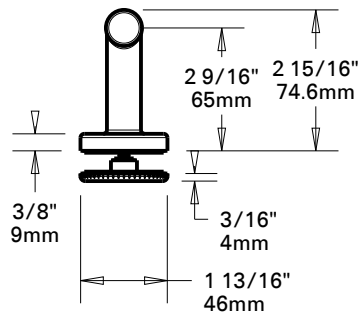

SHOWER DOOR

VERTICAL LYNDALL™ HANDLE

MATERIALS: Zinc Posts for All, Stainless Steel Bars for Polished Chrome, Aluminum Bars for Brushed Nickel and Matte Black.

UNIQUE FEATURES: Coordinates with Delta® Faucets and Bath Hardware.

WARRANTY: 5 Year Limited Warranty.

see what Delta can do