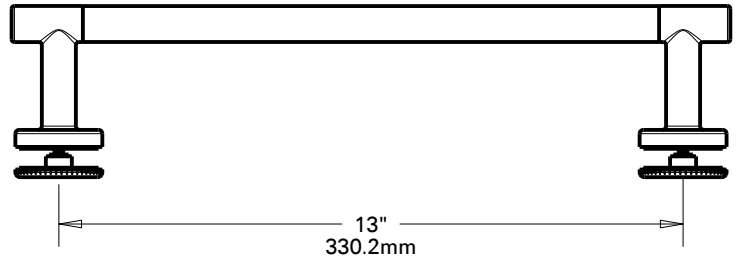

SHOWER DOOR

VERTICAL LYNDALL™ HANDLE

MATERIALS: Zinc Posts for All, Stainless Steel Bars for Polished Chrome, Aluminum Bars for Brushed Nickel and Matte Black.

UNIQUE FEATURES: Coordinates with Delta® Faucets and Bath Hardware.

WARRANTY: 5 Year Limited Warranty.

see what Delta can do