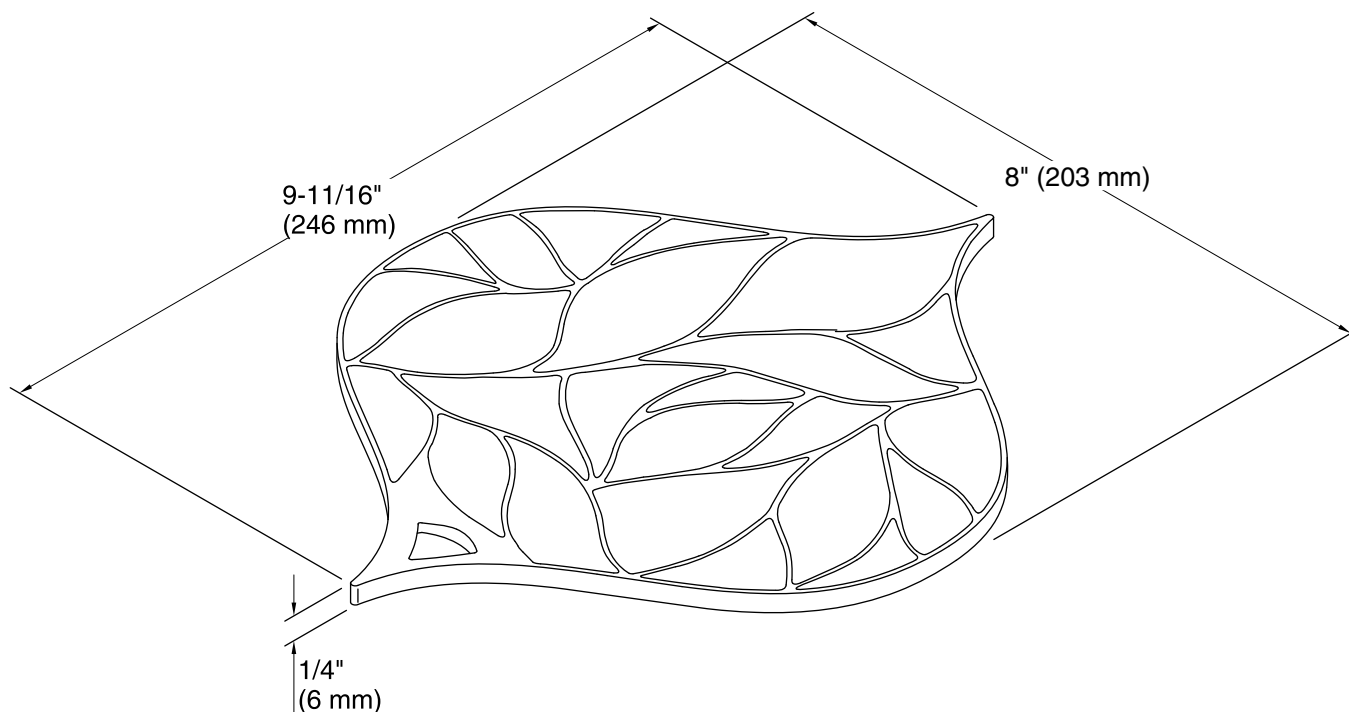

Features

- Protects countertop or table from hot pans and serving dishes.
- Heat-resistant to 500 degrees F.
- Made of flexible, stain-resistant silicone.
- Dishwasher safe.
- Includes a hole for hanging.
- Reversible trivets are designed to interlock as tabletop decor.

Technical Information

All product dimensions are nominal.