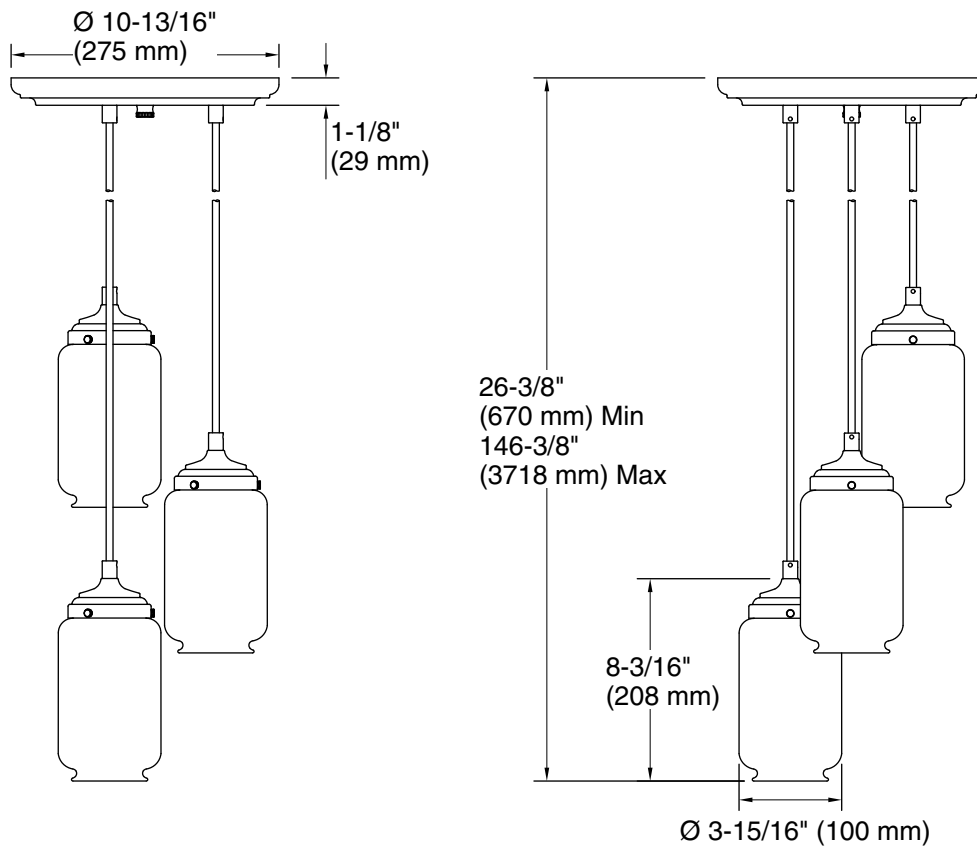

Required Electrical Service

One circuit required.

Lights: 120 V, 60 Hz

Technical Information

All product dimensions are nominal.

Installation Type: Ceiling-mount

Material: Brass

Number of Lights: 3

Lighting Type: Socket-based

Socket Type: E-26 Medium

Number of Shades: 3

Hanging Type: Cord

Height: 26-3/8" (671 mm) - 146-3/8" (3719 mm)

Electrical component rating: Socket Rating: 60 Hz, 40 W, 800 Lumens, 3000K