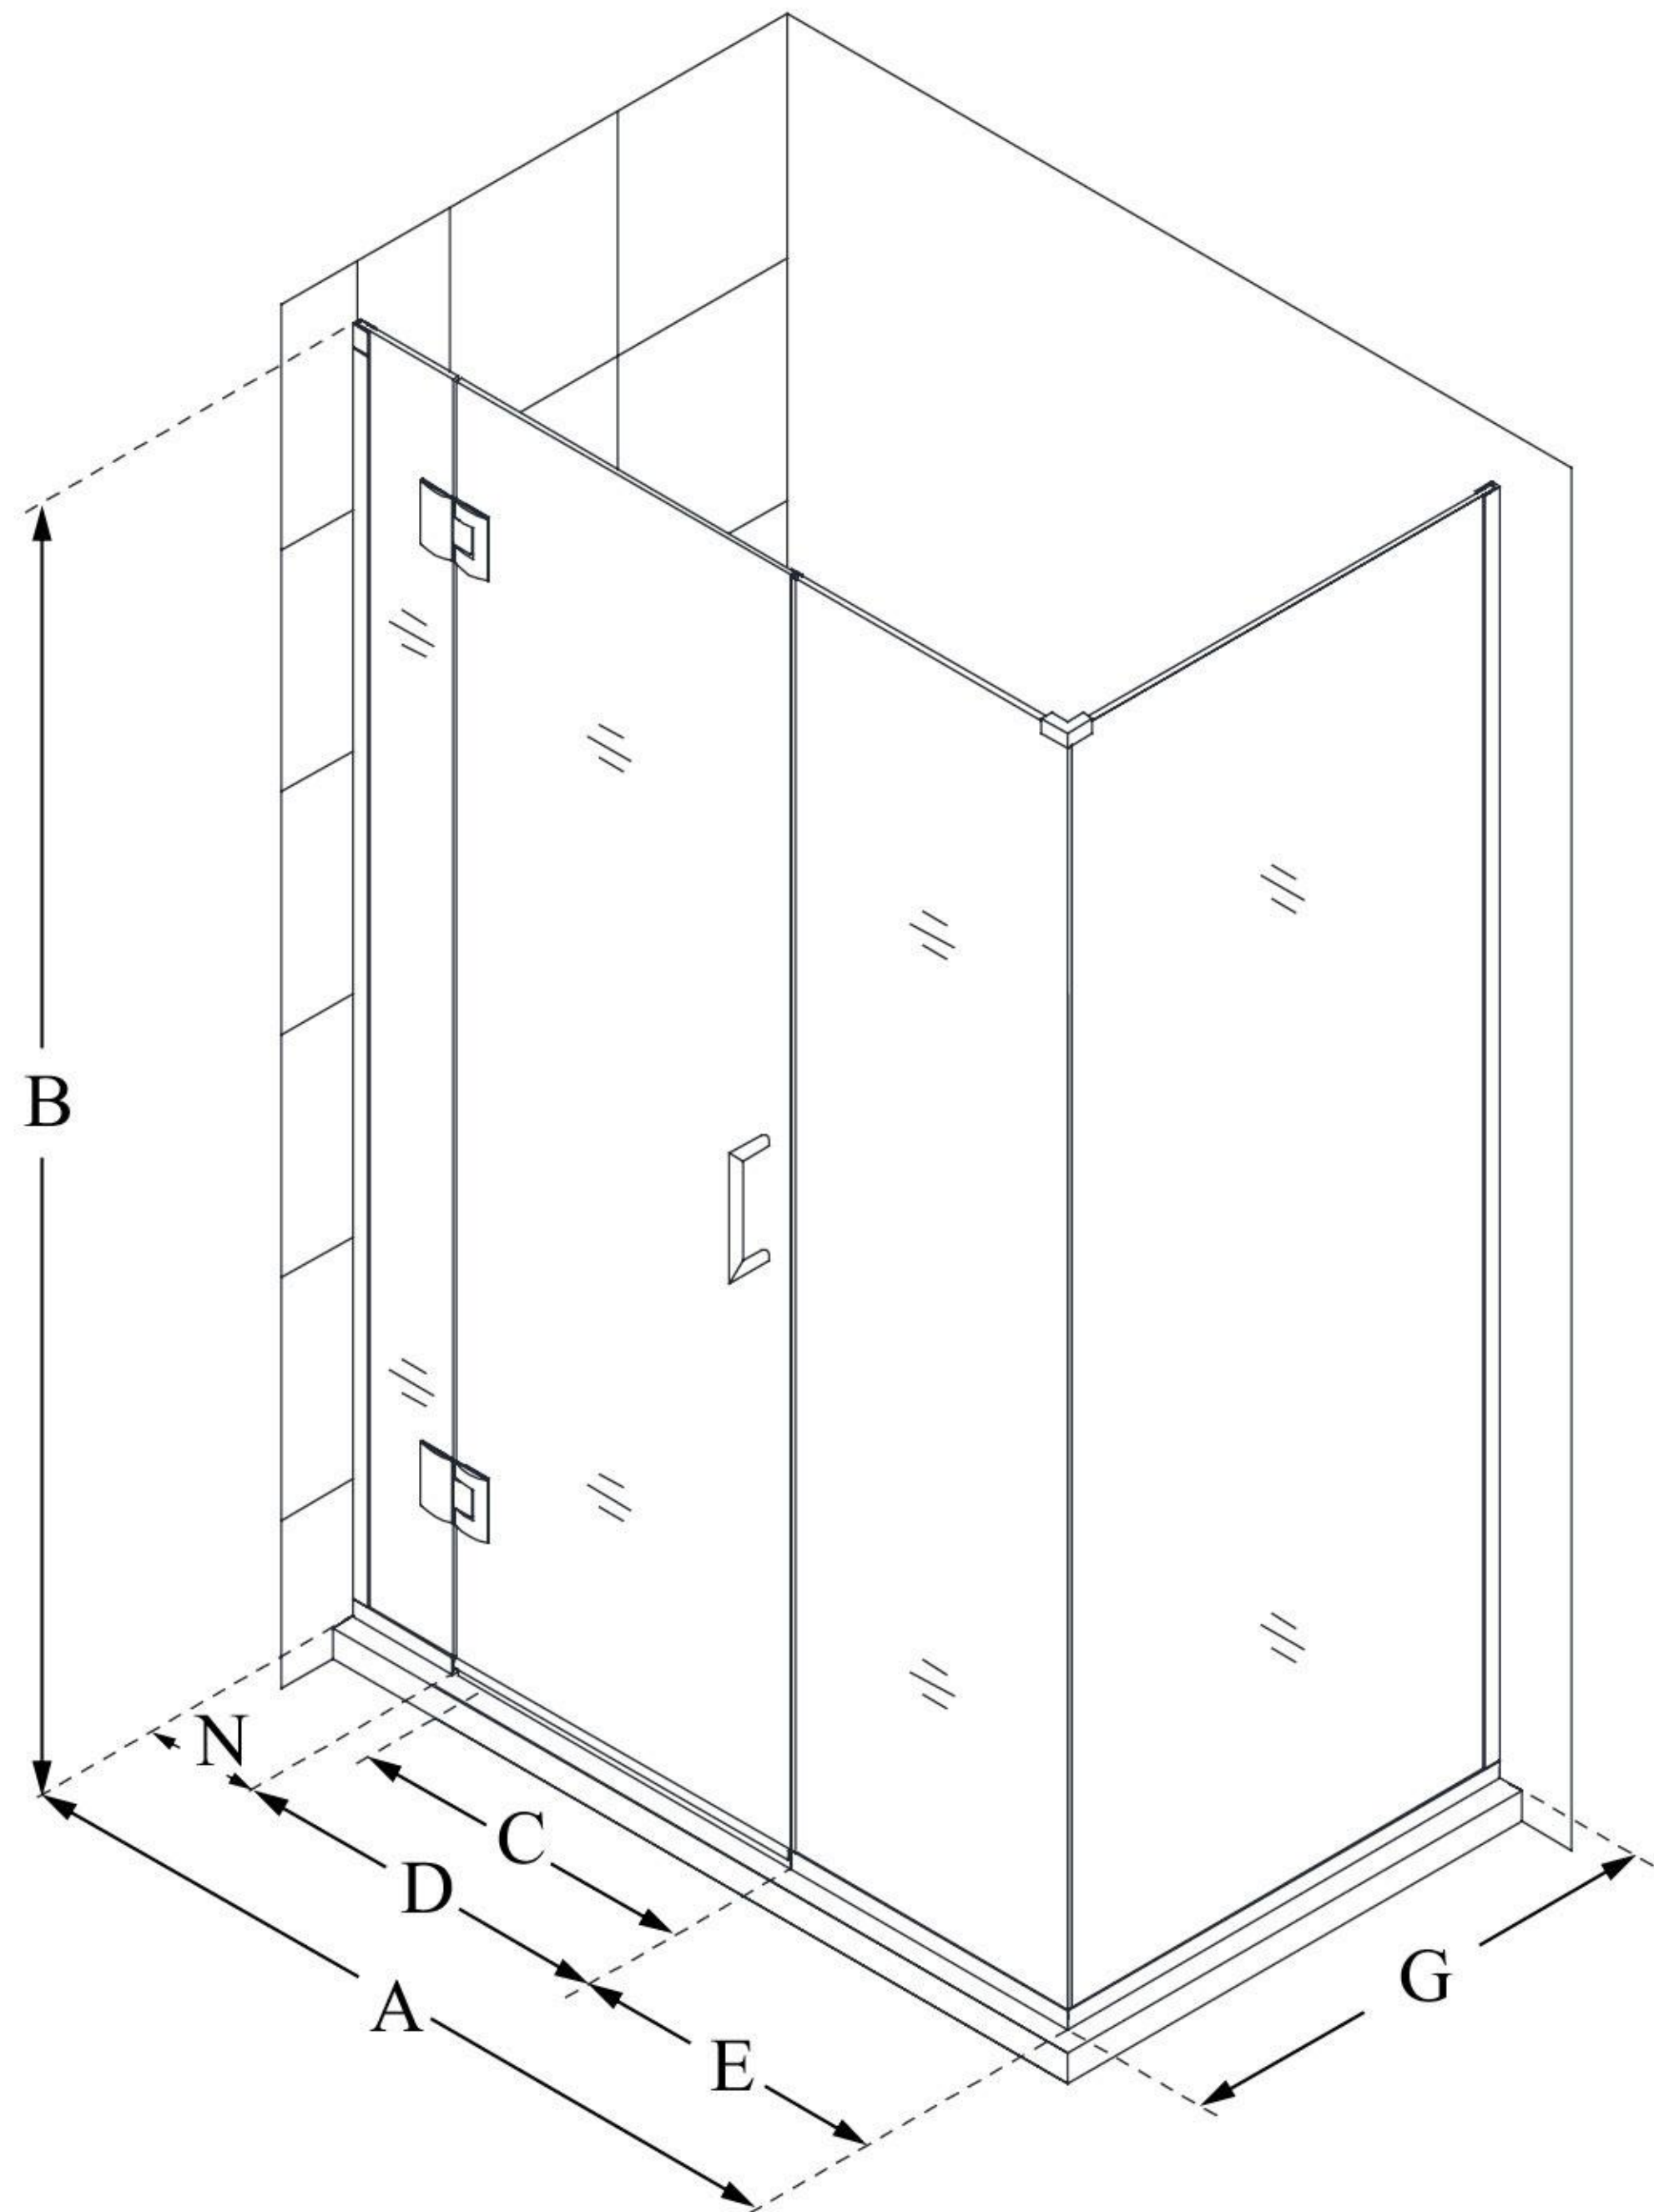

# MODEL INFORMATION

E1283034

## UNIDOOR-X

DreamLine Unidoor-X 64" W x 34  
3/8" D x 72" H Frameless Hinged  
Shower Enclosure, Clear Glass

SWING DOOR

### CONFIGURATION DIMENSIONS:

**A: 64"**

MODEL WIDTH

**B: 72"**

MODEL HEIGHT

**C: 27"**

ACCESS WIDTH

**D: 28"**

DOOR WIDTH

**E: 30"**

INLINE PANEL WIDTH

**G: 34 3/8"**

RETURN PANEL WIDTH

**N: 6"**

HINGE PANEL WIDTH

DreamLine reserves the right to update or modify the hardware or materials pictured without prior notice for the purpose of product improvement and customer satisfaction.