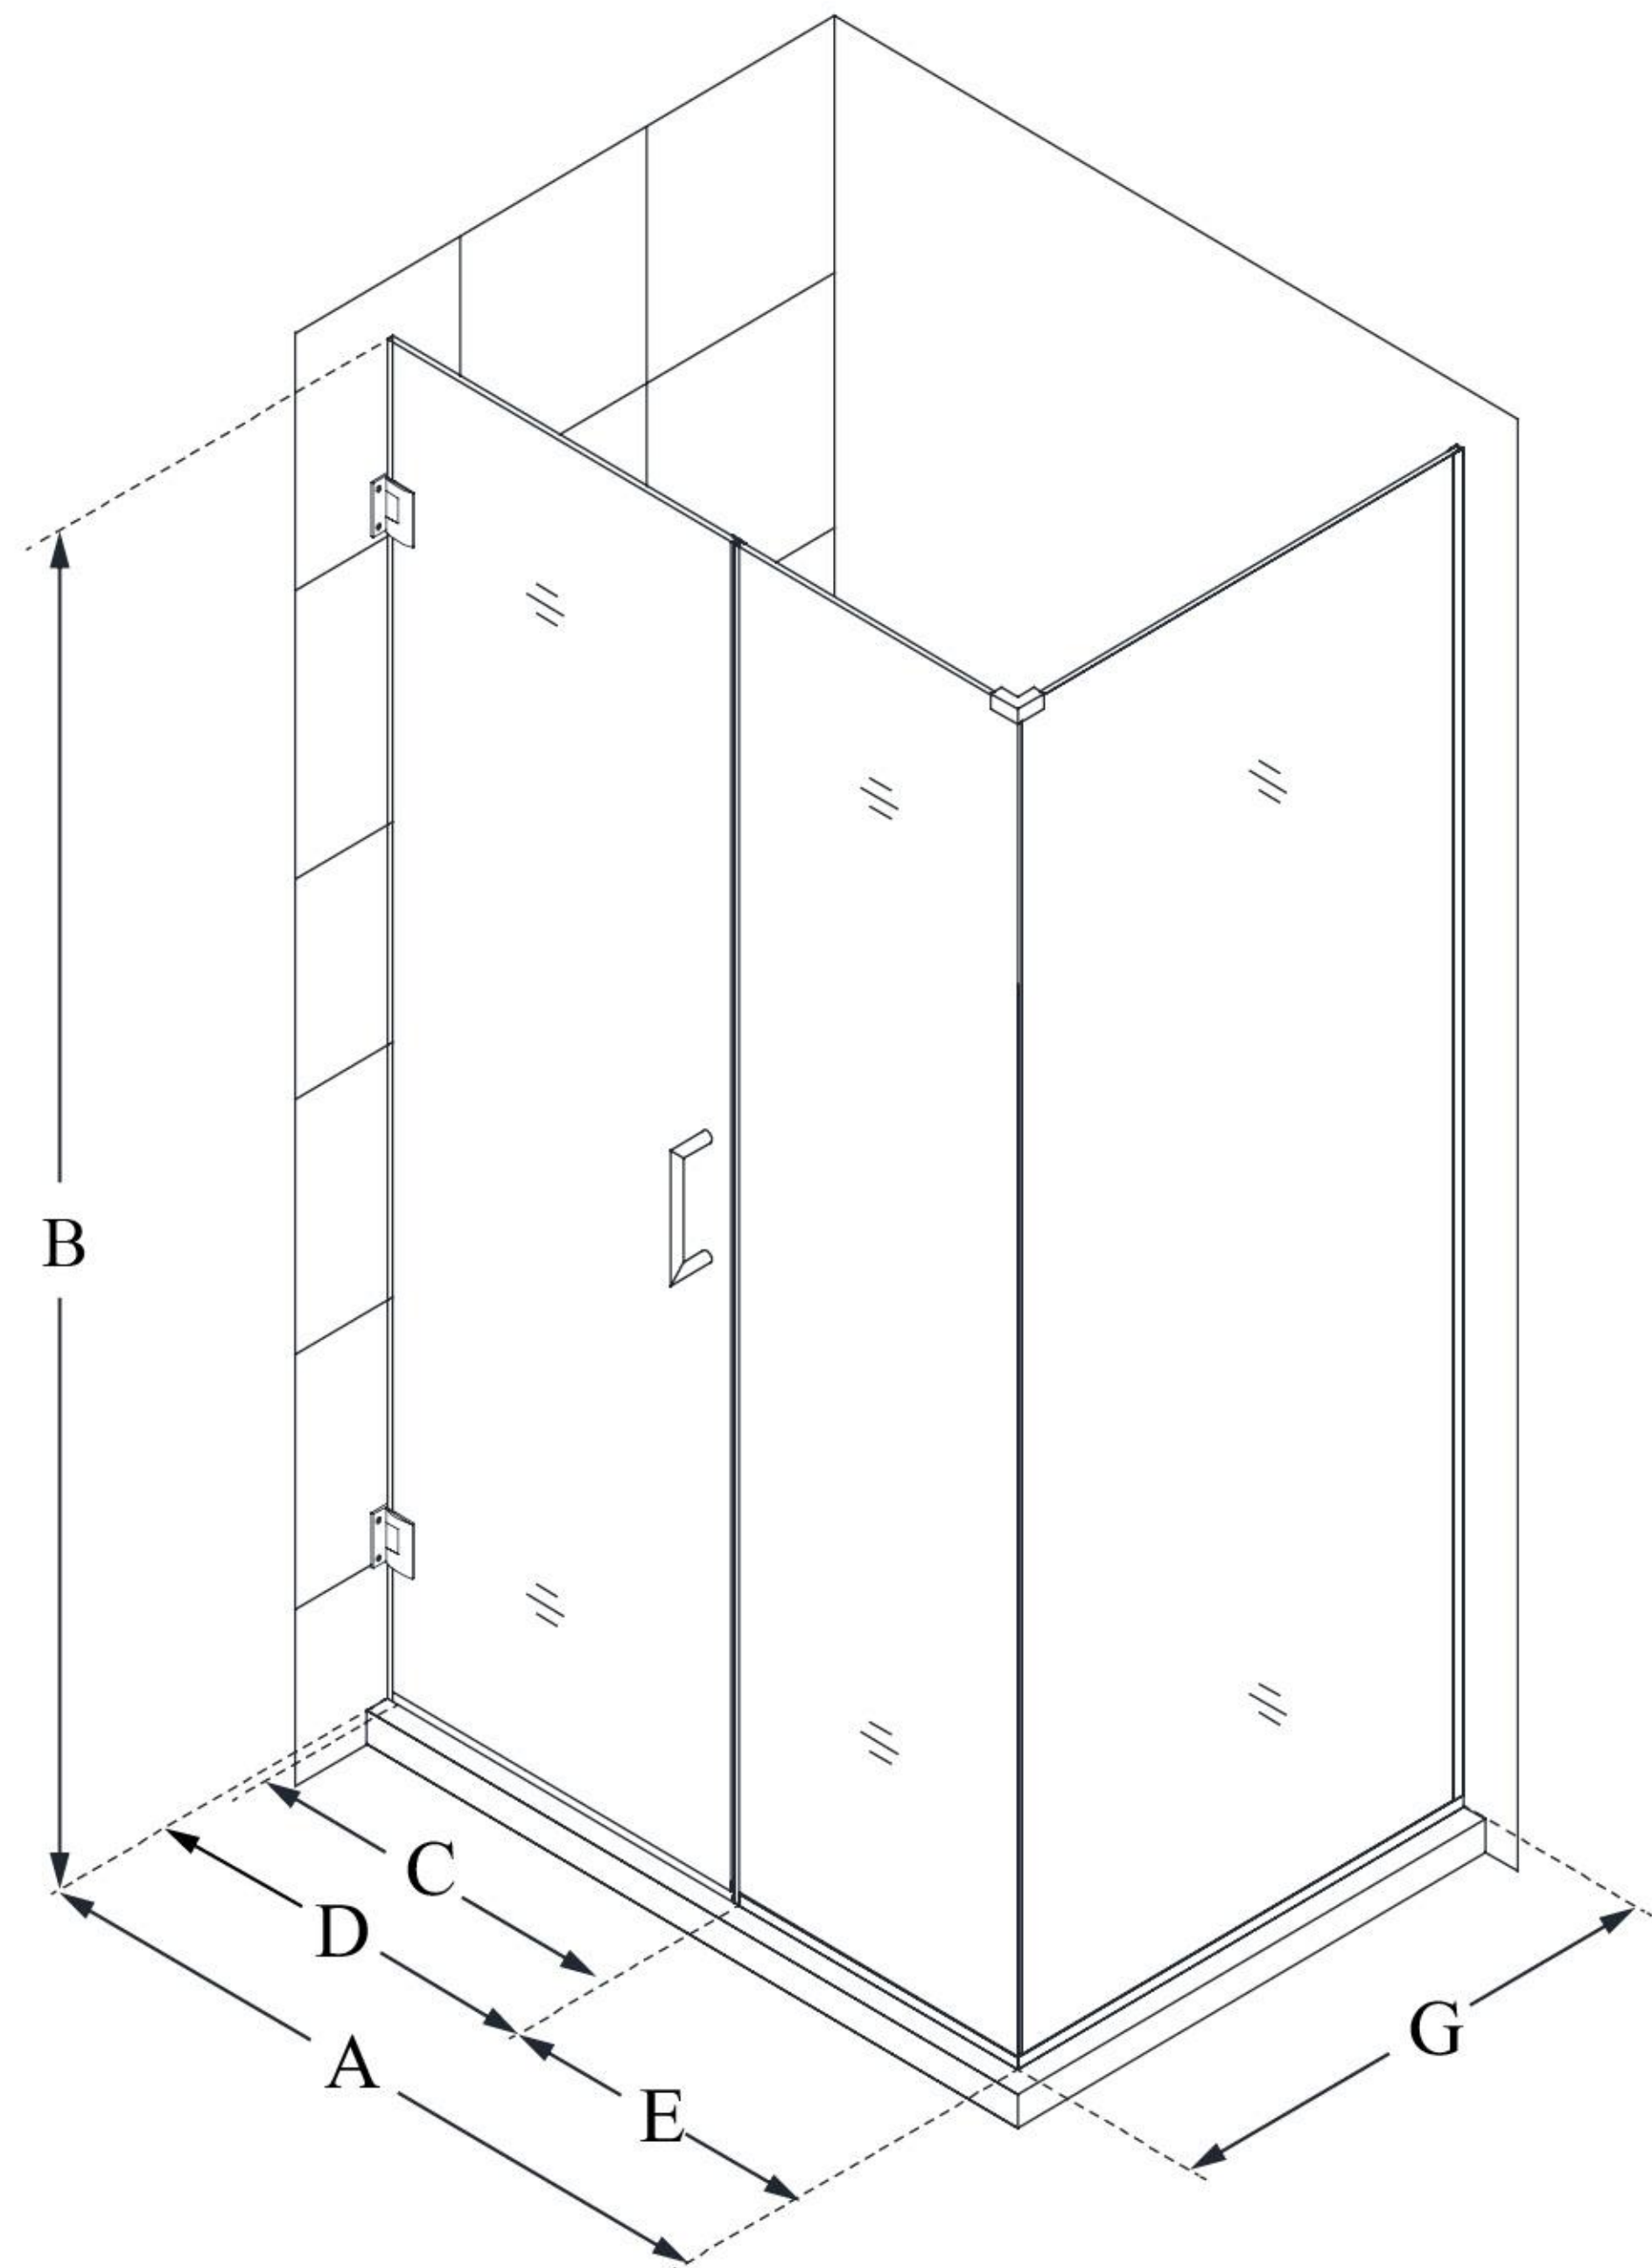

## UNIDOOR PLUS

DreamLine Unidoor Plus 55 in. W  
x 30 3/8 in. D x 72 in. H Frameless  
Hinged Shower Enclosure, Clear  
Glass

SWING DOOR

### CONFIGURATION DIMENSIONS:

**A: 55 in.**

MODEL WIDTH

**B: 72 in.**

MODEL HEIGHT

**C: 24 in.**

ACCESS WIDTH

**D: 25 in.**

DOOR WIDTH

**E: 30 in.**

INLINE PANEL WIDTH

**G: 30 3/8 in.**

RETURN PANEL WIDTH

DreamLine reserves the right to update or modify the hardware or materials pictured without prior notice for the purpose of product improvement and customer satisfaction.