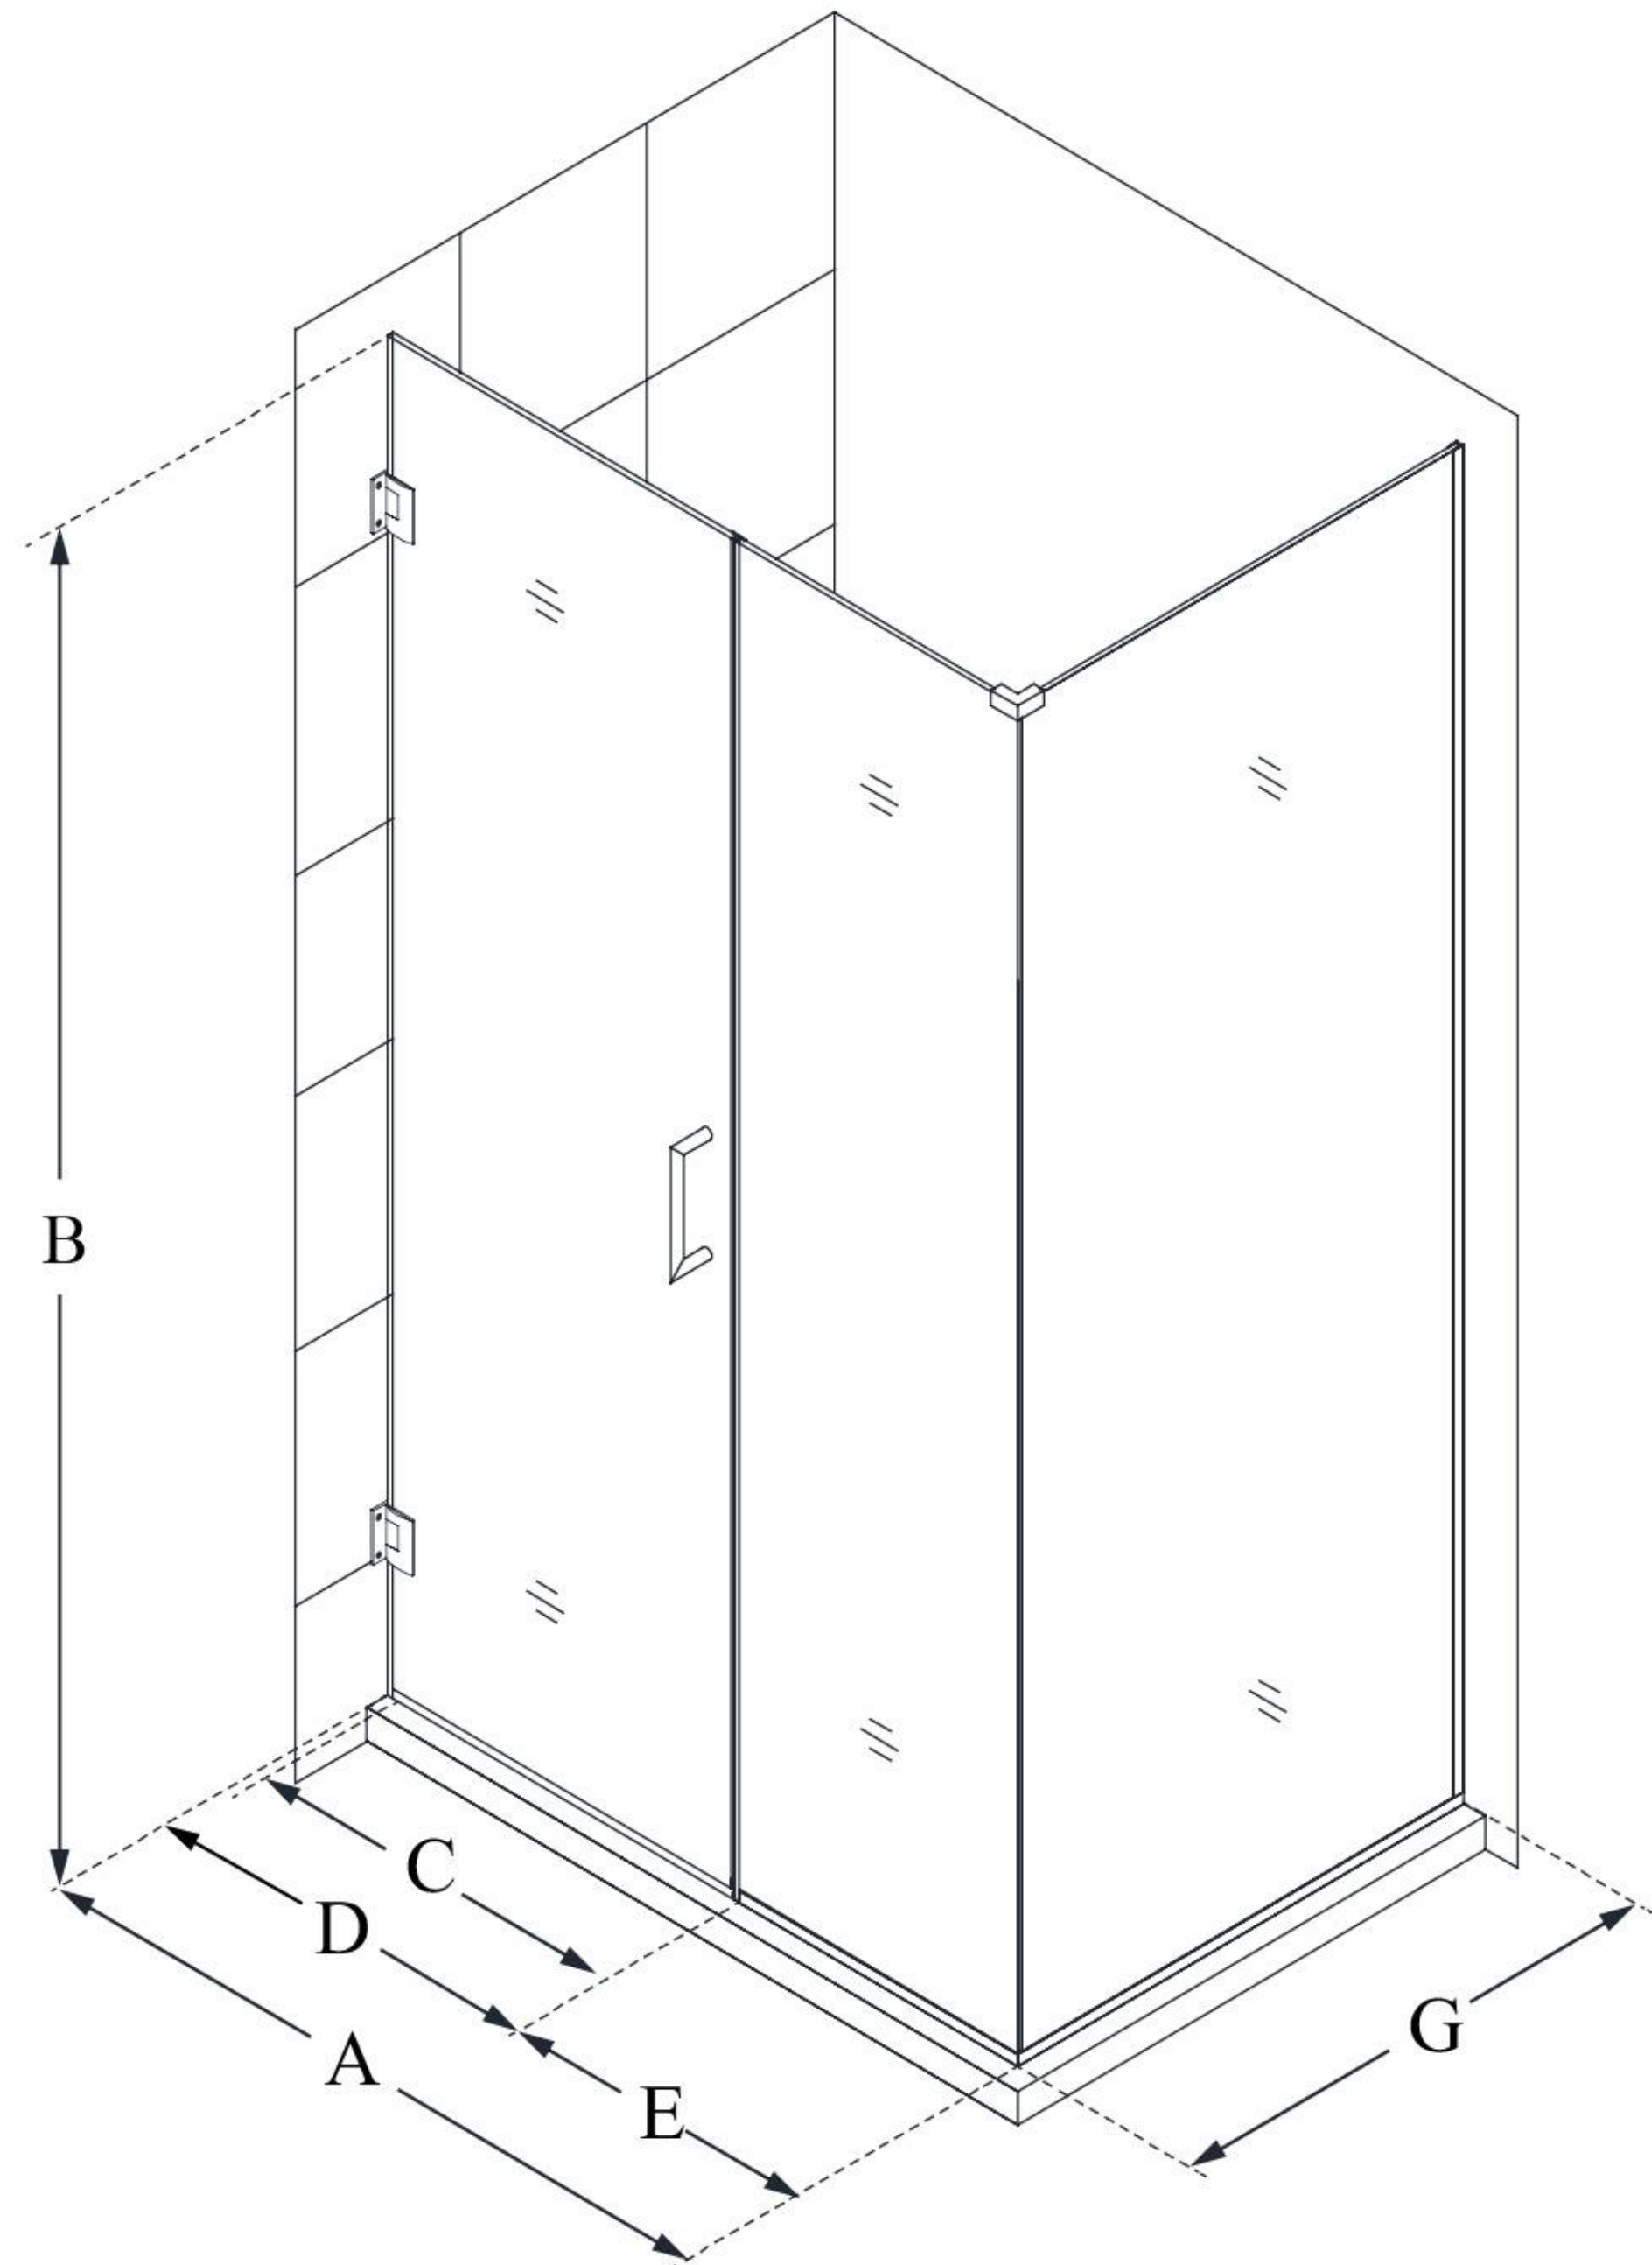

MODEL INFORMATION

SHEN-24465340

UNIDOOR PLUS

DreamLine Unidoor Plus 46
1/2 in. W x 34 3/8 in. D x 72 in.
H Frameless Hinged Shower
Enclosure, Clear Glass

SWING DOOR

CONFIGURATION DIMENSIONS:

A: 46 1/2 in.

MODEL WIDTH

B: 72 in.

MODEL HEIGHT

C: 23 in.

ACCESS WIDTH

D: 24 in.

DOOR WIDTH

E: 22 1/2 in.

INLINE PANEL WIDTH

G: 34 3/8 in.

RETURN PANEL WIDTH

DreamLine reserves the right to update or modify the hardware or materials pictured without prior notice for the purpose of product improvement and customer satisfaction.