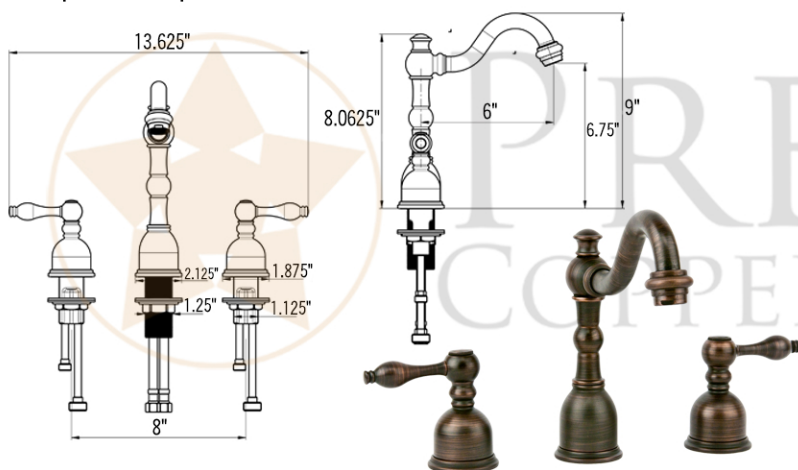

PACKAGE INCLUDES THE FOLLOWING ITEMS:

- * Wide Rim Oval Self Rimming Hammered Copper Sink with 1.5" Rim / ORB Finish (Model# LO18RDB)
- * Widespread Bathroom Faucet / ORB Finish (Model# B-WS01ORB)
- * 1.5" Non-Overflow Pop-up Bathroom Sink Drain / ORB Finish (Model# D-208ORB)
- * Neutral Cure Copper Sink Installation Silicone (Model# C900-ORB)
- * Copper Sink Wax (Model# W900-WAX)

* ORB: Oil Rubbed Bronze

SINK DETAILS (Model# LO18RDB)

- * Oval Self Rimming Hammered Copper Sink with 1.5" Rim
- * Color: Oil Rubbed Bronze
- * Outer Dimension: 18" x 15" x 5"
- * Inner Dimension: 15" x 12" x 5"
- * Drain Opening: 1.5" Non-Overflow
- * Material Gauge: (17 Gauge or .0450")
- * CODE / STANDARD COMPLIANCE: IAPMO / cUPC LISTED

DUE TO THE HAND CRAFTED NATURE OF THIS SINK, SMALL VARIANCES IN COLOR AND SIZE MAY OCCUR.
DO NOT MAKE ANY INSTALLATION CUTS UNTIL YOU RECEIVE YOUR ITEM(S).

PACKAGE INCLUDES THE FOLLOWING ITEMS:

- * Wide Rim Oval Self Rimming Hammered Copper Sink / ORB Finish (Model# LO18RDB)
- * Widespread Bathroom Faucet / ORB Finish (Model# B-WS01ORB)
- * 1.5" Non-Overflow Pop-up Bathroom Sink Drain / ORB Finish (Model# D-208ORB)
- * Neutral Cure Copper Sink Installation Silicone (Model# C900-ORB)
- * Copper Sink Wax (Model# W900-WAX)

* ORB: Oil Rubbed Bronze

FAUCET DETAILS (Model# B-WS01ORB)

- * Solid Brass Widespread Bathroom Faucet
- * Overall Height: 9" / Overall Width: 13.625"
- * Spout Reach: 6"
- * Valve Type: Drip Free Ceramic Disc
- * ASME A112.18.1/CSA B125.1, NSF/ANSI 61, California Lead Plumbing Law, ADA Compliant
- * Prop 65 Compliant