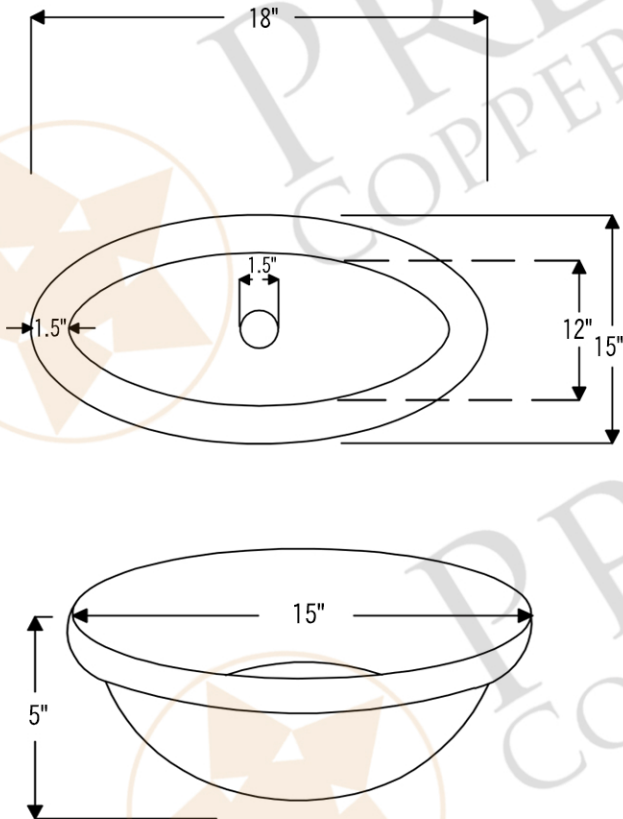

PACKAGE INCLUDES THE FOLLOWING ITEMS:

- * Wide Rim Oval Self Rimming Hammered Copper Sink with 1.5" Rim / ORB Finish (Model# LO18RDB)
- * Widespread Bathroom Faucet / ORB Finish (Model# B-WS01ORB)
- * 1.5" Non-Overflow Pop-up Bathroom Sink Drain / ORB Finish (Model# D-208ORB)
- * Neutral Cure Copper Sink Installation Silicone (Model# C900-ORB)
- * Copper Sink Wax (Model# W900-WAX)

* ORB: Oil Rubbed Bronze

SINK DETAILS (Model# LO18RDB)

- * Oval Self Rimming Hammered Copper Sink with 1.5" Rim
- * Color: Oil Rubbed Bronze
- * Outer Dimension: 18" x 15" x 5"
- * Inner Dimension: 15" x 12" x 5"
- * Drain Opening: 1.5" Non-Overflow
- * Material Gauge: (17 Gauge or .0450")
- * CODE / STANDARD COMPLIANCE: IAPMO / cUPC LISTED

* ORB: Oil Rubbed Bronze

FAUCET DETAILS (Model# B-WS01ORB)

- * Solid Brass Widespread Bathroom Faucet
- * Overall Height: 9" / Overall Width: 13.625"
- * Spout Reach: 6"
- * Valve Type: Drip Free Ceramic Disc
- * ASME A112.18.1/CSA B125.1, NSF/ANSI 61, California Lead Plumbing Law, ADA Compliant
- * Prop 65 Compliant

DRAIN DETAILS (Model# D-208ORB)

- * 1.5" Non-Overflow Pop-up Bathroom Sink Drain
- * Design: Push Pop Top
- * Upper Flange Dimension: 2"
- * Material: Solid Brass
- * Prop 65 Compliant

SILICONE DETAILS (Model# C900-ORB)