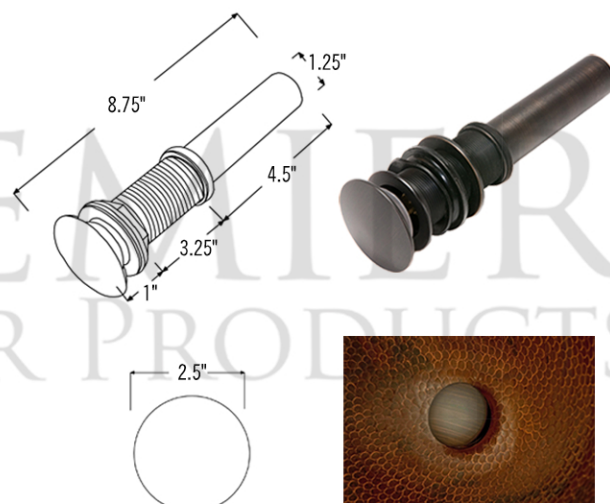

* ORB: Oil Rubbed Bronze

SINK DETAILS (Model# LO18RDB)

- * Oval Self Rimming Hammered Copper Sink with 1.5" Rim
- * Color: Oil Rubbed Bronze
- * Outer Dimension: 18" x 15" x 5"
- * Inner Dimension: 15" x 12" x 5"
- * Drain Opening: 1.5" Non-Overflow
- * Material Gauge: (17 Gauge or .0450")
- * CODE / STANDARD COMPLIANCE: IAPMO / cUPC LISTED

DUE TO THE HAND CRAFTED NATURE OF THIS SINK, SMALL VARIANCES IN COLOR AND SIZE MAY OCCUR.
DO NOT MAKE ANY INSTALLATION CUTS UNTIL YOU RECEIVE YOUR ITEM(S).

PACKAGE INCLUDES THE FOLLOWING ITEMS:

- * Wide Rim Oval Self Rimming Hammered Copper Sink / ORB Finish (Model# LO18RDB)
- * Widespread Bathroom Faucet / ORB Finish (Model# B-WS01ORB)
- * 1.5" Non-Overflow Pop-up Bathroom Sink Drain / ORB Finish (Model# D-208ORB)
- * Neutral Cure Copper Sink Installation Silicone (Model# C900-ORB)
- * Copper Sink Wax (Model# W900-WAX)

* ORB: Oil Rubbed Bronze

FAUCET DETAILS (Model# B-WS01ORB)

- * Solid Brass Widespread Bathroom Faucet
- * Overall Height: 9" / Overall Width: 13.625"
- * Spout Reach: 6"
- * Valve Type: Drip Free Ceramic Disc
- * ASME A112.18.1/CSA B125.1, NSF/ANSI 61, California Lead Plumbing Law, ADA Compliant
- * Prop 65 Compliant

DRAIN DETAILS (Model# D-208ORB)

- * 1.5" Non-Overflow Pop-up Bathroom Sink Drain
- * Design: Push Pop Top
- * Upper Flange Dimension: 2"
- * Material: Solid Brass
- * Prop 65 Compliant

SILICONE DETAILS (Model# C900-ORB)