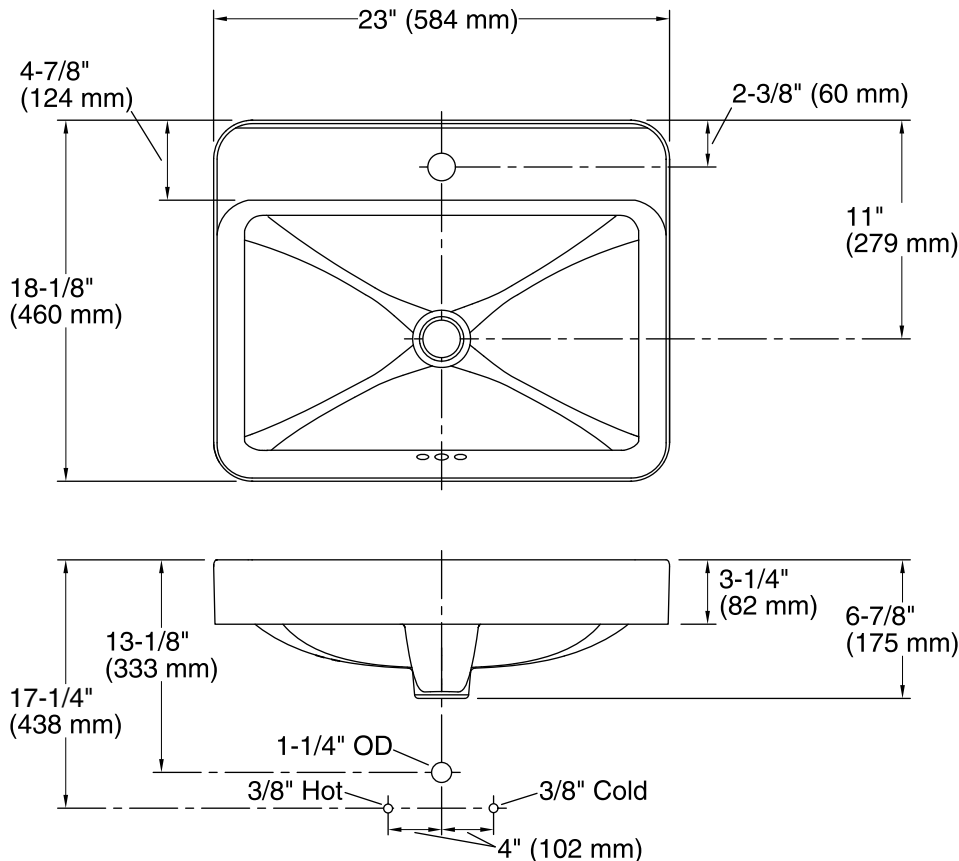

### Features

- Vitreous china.
- Above-counter.
- Rectangular basin with a contemporary design.
- With overflow.
- Single faucet hole.
- 23" (584 mm) x 18-1/8" (460 mm)

ADA

### Technical Information

All product dimensions are nominal.

Bowl configuration:	Single
Installation:	Vessel
Bowl area (Only)	Length: 22" (559 mm) Width: 13-1/4" (337 mm) Water depth: 3-3/4" (95 mm)
Number of deck holes:	1
Faucet hole(s):	1-3/8" (35 mm)
Drain hole:	1-3/8" (35 mm)
Template:	1144641-7, required, included