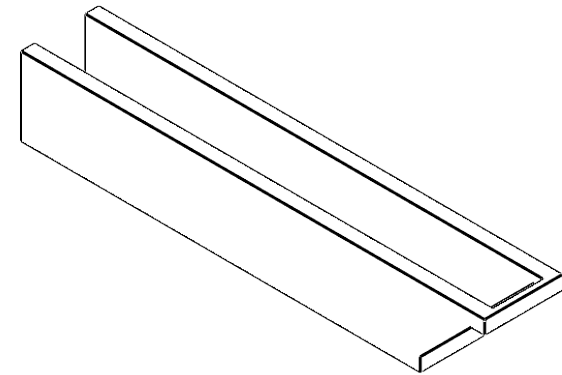

ITEM NUMBER: RFTURO060X06000X36000X006BUR00RCPR

6"W X 6"H X 36"L TIMBERTHANE ROUGH CEDAR BURLINGTON FAUX WOOD OPEN RAFTER TAIL, 6"L END, PRIMED TAN

SIDE PROFILE

FRONT PROFILE

ISOMETRIC

GENERATED DATE : 03/02/2023

EKENA MILLWORK
2300 WEST MAIN ST.
CLARKSVILLE, TX 75426
TOLL FREE: 866-607-0453
WWW.EKENAMILLWORK.COM

NOTES

1. INSTALLATION TO BE COMPLETED IN ACCORDANCE WITH MANUFACTURER'S SPECIFICATIONS.
2. DRAWING MAY NOT BE TO SCALE
3. THIS DRAWING IS INTENDED FOR DESIGN AND PLANNING PURPOSES ONLY.
4. ALL INFORMATION CONTAINED HEREIN WAS CURRENT AT THE TIME OF DEVELOPMENT BUT MUST BE REVIEWED AND APPROVED BY THE PRODUCT MANUFACTURER TO BE CONSIDERED ACCURATE.
5. TIMBERTHANE ARCHITECTURAL PRODUCTS ARE MADE FROM HIGH DENSITY URETHANE AND COME FACTORY PRIMED