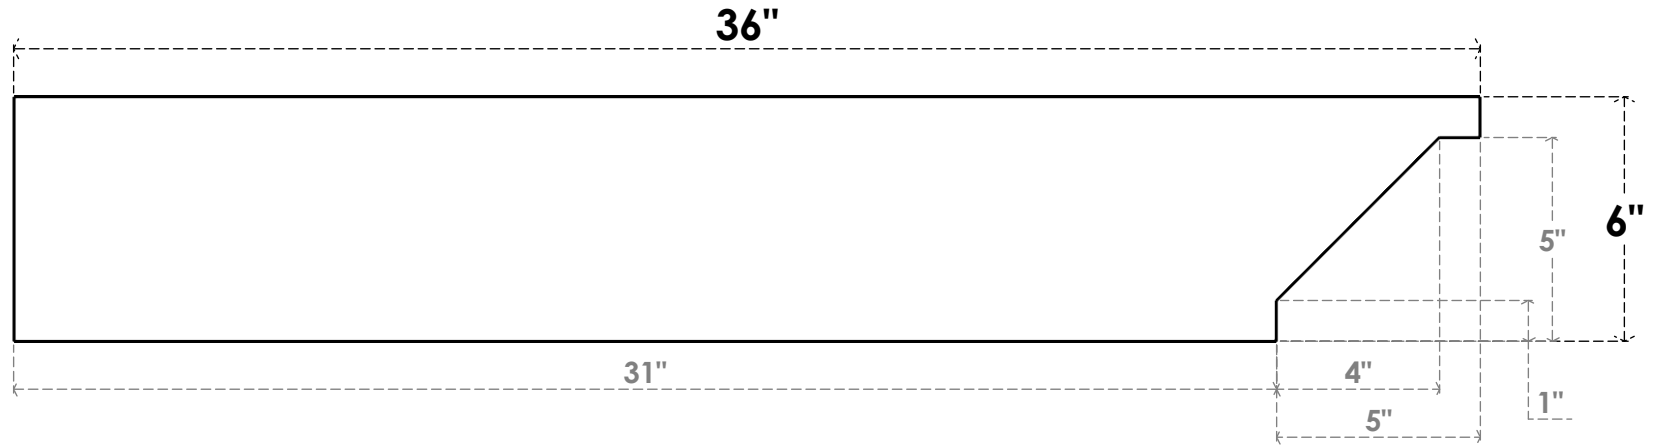

ITEM NUMBER: RFTURO060X06000X36000X006BUR00RCPR

6"W X 6"H X 36"L TIMBERTHANE ROUGH CEDAR BURLINGTON FAUX WOOD OPEN RAFTER TAIL, 6"L END, PRIMED TAN

SIDE PROFILE

FRONT PROFILE

ISOMETRIC

GENERATED DATE : 03/02/2023