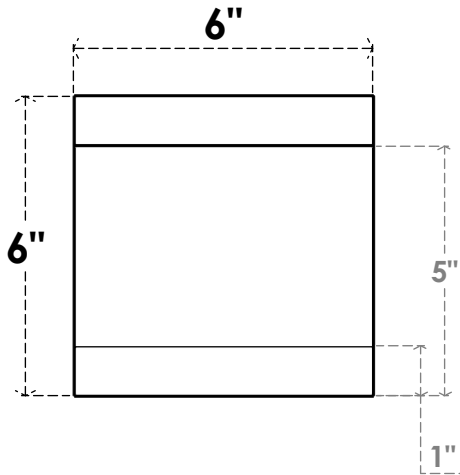

ITEM NUMBER: RFTURO060X06000X36000X006BUR00RCPR

6"W X 6"H X 36"L TIMBERTHANE ROUGH CEDAR BURLINGTON FAUX WOOD OPEN RAFTER TAIL, 6"L END, PRIMED TAN

SIDE PROFILE

FRONT PROFILE

ISOMETRIC

GENERATED DATE : 03/02/2023