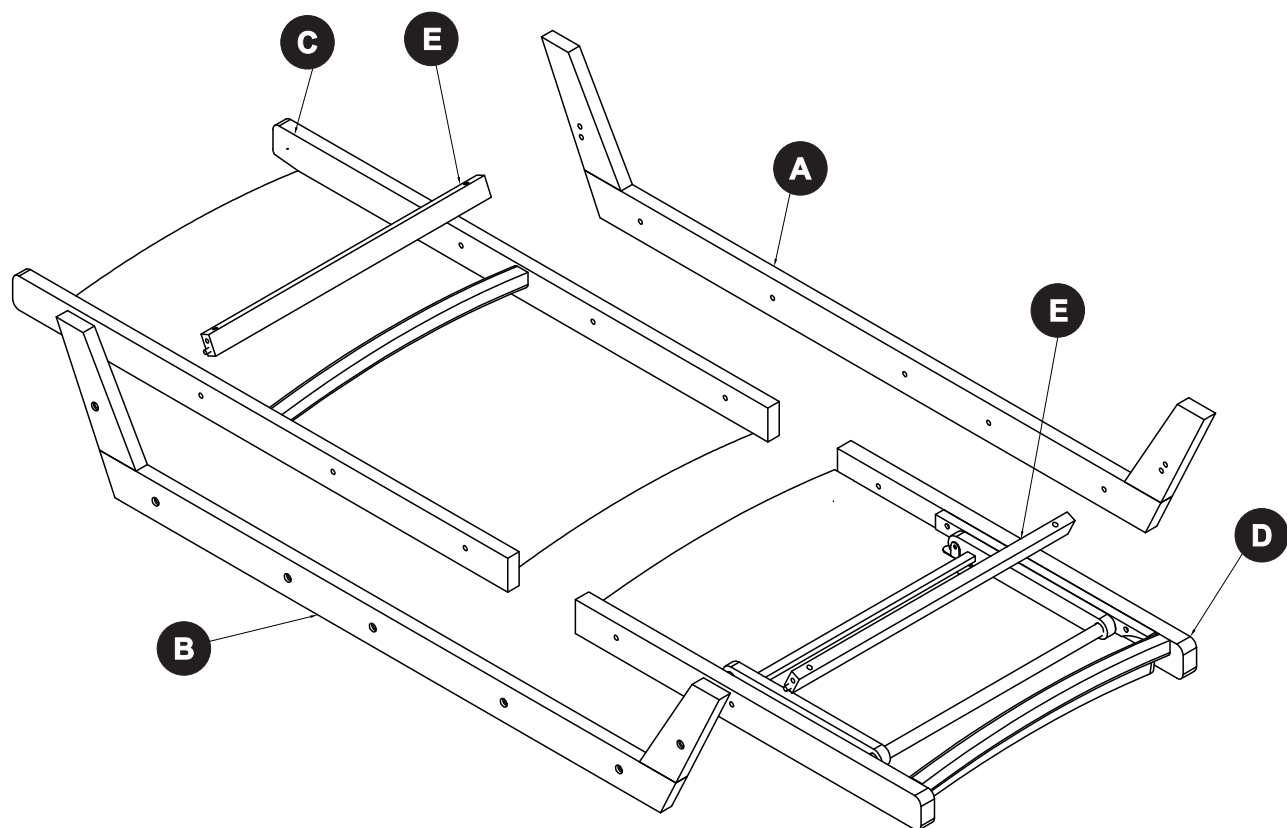

PACKAGE CONTENTS

PART	DESCRIPTION	QTY
A	Chair Leg, Left	1
B	Chair Leg, Right	1
C	Chair Seat	1
D	Chair Back	1
E	Supporting Bar	2

HARDWARE CONTENTS

AA

M8 Bolt x 45mm
Qty: 10

BB

M8 Bolt x 60mm
Qty: 4

CC

Washer
Qty: 14

DD

M8 x 13mm
Qty: 4

EE

Allen Key
Qty: 1

SAFETY INFORMATION

Please read and understand this entire manual before attempting to assemble, operate or install the product.

 **CAUTION:** Assemble on a soft, non-abrasive surface.