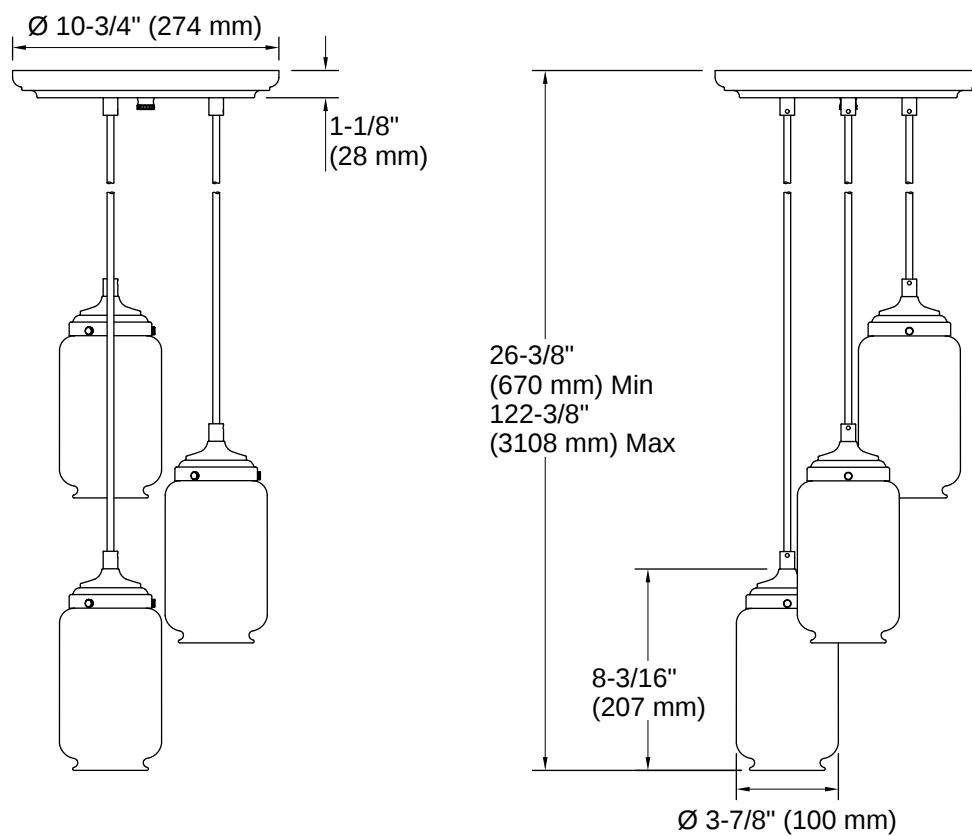

Artifacts® | K-22655-PE03

11" pendant

Features

- Complements Artifacts faucets and accessories
- Versatile design that features a frosted shade surrounded by a clear glass shade
- For a vintage look, remove the optional frosted glass and add any E26 medium-base Edison bulb (sold separately)
- For soft lighting, use an E26 medium-base type B light bulb with the frosted shade (bulb sold separately)
- A 7.5' (2.3 m) cord offers many height options
- Fixture is dimmable when paired with dimmer switch and compatible bulbs

Warranty

See website for detailed warranty information.

KOHLER® Indoor Lighting Fixtures Limited Warranty

Technical Information

All product dimensions are nominal.

Number of Lights:	3
Lighting Type:	Socket-based
Socket Type:	E-26 Medium
Number of Shades:	3
Hanging Type:	Cord
Height:	26-3/8" (671 mm) - 146-3/8" (3719 mm)

K-23723 Faucet cleaner

Required Electrical Service

One circuit required.

Lights: 120 V, 1 A, 60 Hz

Electrical Component Ratings

Socket Rating: 60 Hz, 40 W, 800 Lumens

Installation Notes

Install this product according to the installation instructions.