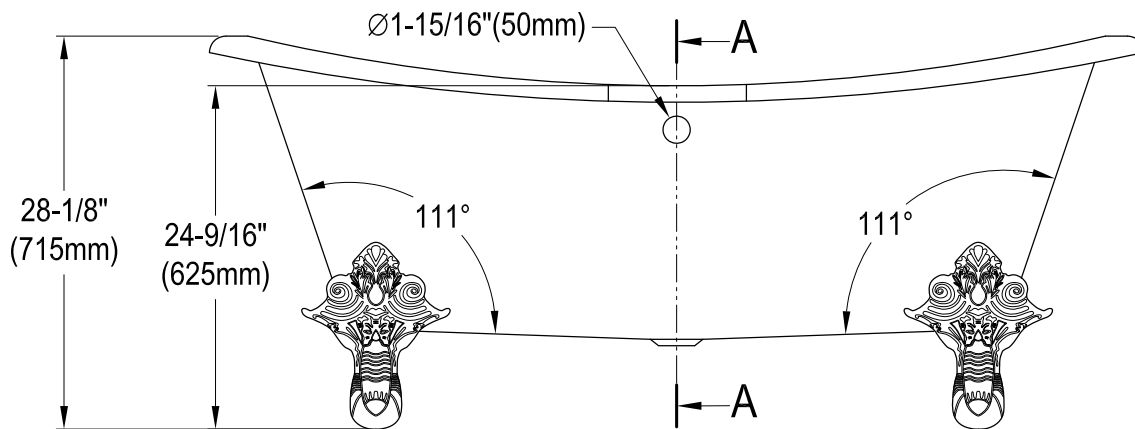

# 67" Cast Iron Clawfoot Tub With 7" Faucet Drillings

M10 x 20 (4 pcs)

Section A-A