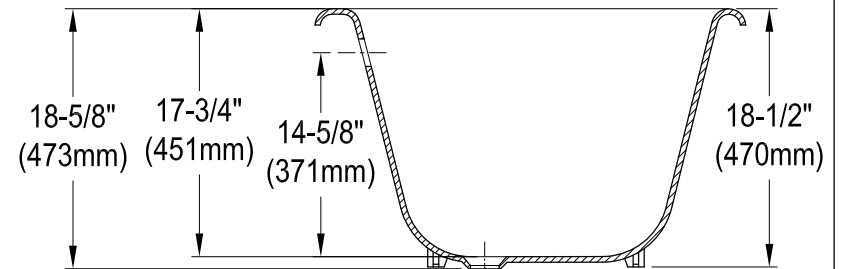

# 67" Cast Iron Clawfoot Tub With 7" Faucet Drillings

M10 x 20 (4 pcs)

Section A-A