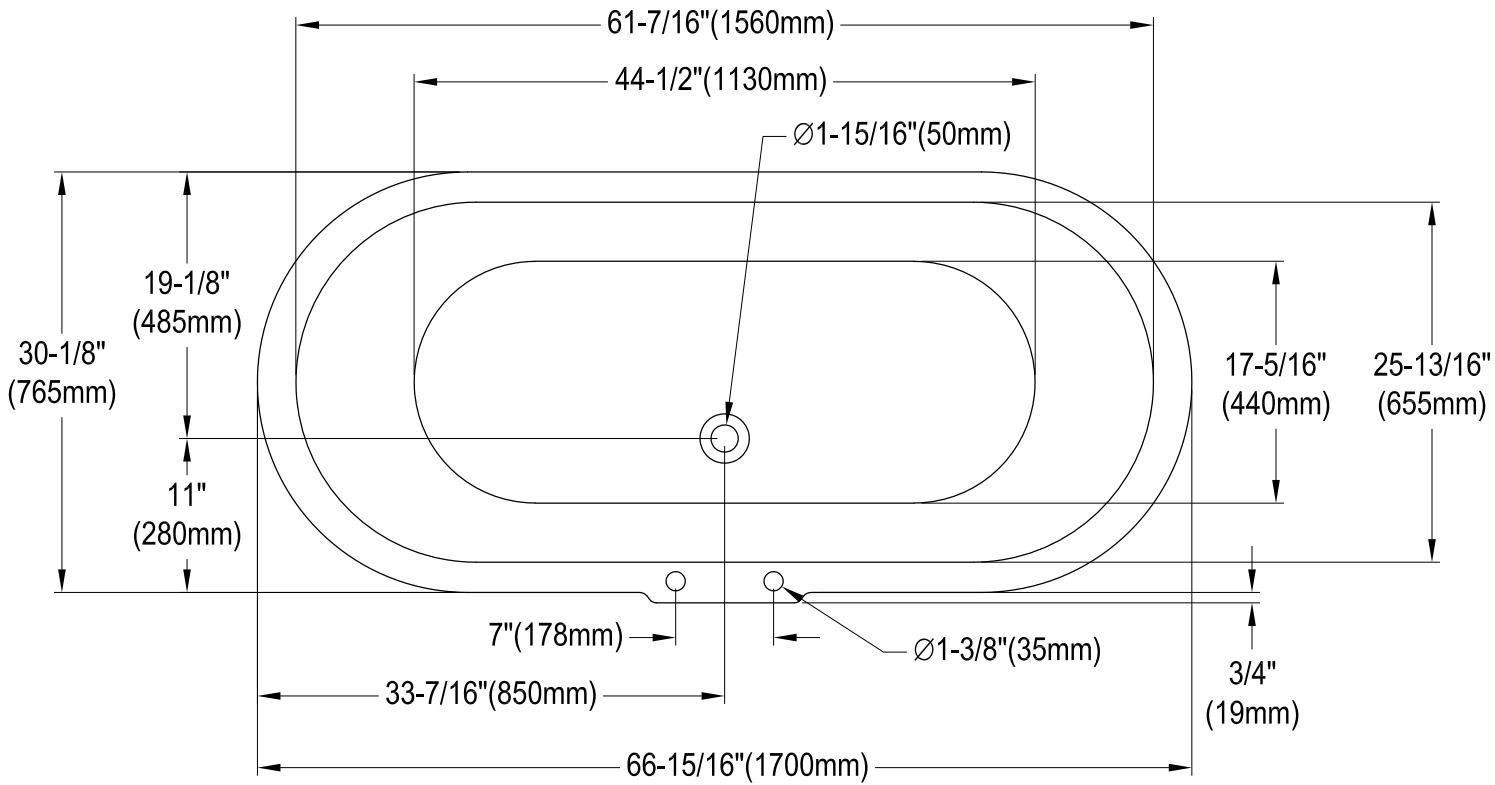

# 67" Cast Iron Clawfoot Tub With 7" Faucet Drillings

M10 x 20 (4 pcs)

Section A-A