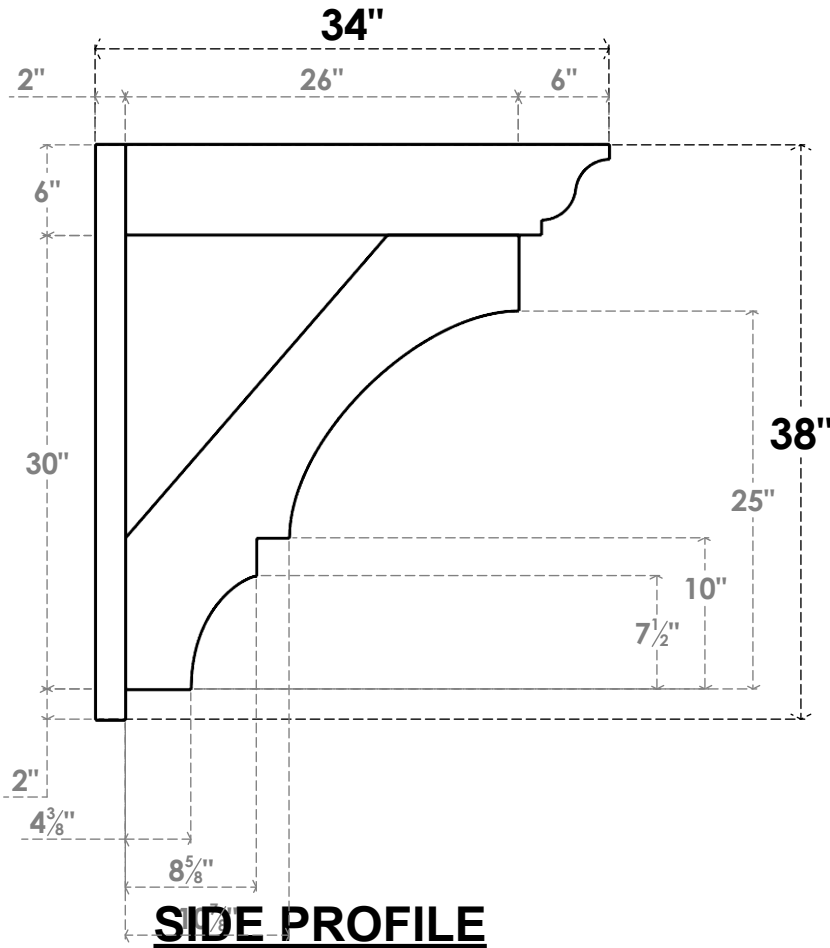

**ITEM NUMBER: OUTUROC060X080X34000X38000X060X020X060BOA04RCPR**

6"W TOP X 8"W BACK X 34"D X 38"H X 6"T TOP X 2"T BACK TIMBERTHANE ROUGH CEDAR BALBOA FAUX WOOD OPEN OUTLOOKER, TRADITIONAL TOP AND BLOCK BACK, 6"W CLOSED BRACE, PRIMED TAN

**ISOMETRIC**

GENERATED DATE : 07/05/2023

EKENA MILLWORK  
2300 WEST MAIN ST.  
CLARKSVILLE, TX 75426  
TOLL FREE: 866-607-0453  
WWW.EKENAMILLWORK.COM

**NOTES**

1. INSTALLATION TO BE COMPLETED IN ACCORDANCE WITH MANUFACTURER'S SPECIFICATIONS.
2. DRAWING MAY NOT BE TO SCALE
3. THIS DRAWING IS INTENDED FOR DESIGN AND PLANNING PURPOSES ONLY.
4. ALL INFORMATION CONTAINED HEREIN WAS CURRENT AT THE TIME OF DEVELOPMENT BUT MUST BE REVIEWED AND APPROVED BY THE PRODUCT MANUFACTURER TO BE CONSIDERED ACCURATE.
5. TIMBERTHANE ARCHITECTURAL PRODUCTS ARE MADE FROM HIGH DENSITY URETHANE AND COME FACTORY PRIMED