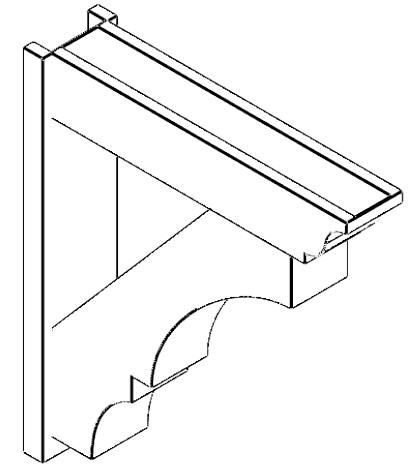

**ITEM NUMBER: OUTUROC060X080X34000X38000X060X020X060BOA04RCPR**

6"W TOP X 8"W BACK X 34"D X 38"H X 6"T TOP X 2"T BACK TIMBERTHANE ROUGH CEDAR BALBOA FAUX WOOD OPEN OUTLOOKER, TRADITIONAL TOP AND BLOCK BACK, 6"W CLOSED BRACE, PRIMED TAN

**ISOMETRIC**

GENERATED DATE : 07/05/2023

EKENA MILLWORK  
2300 WEST MAIN ST.  
CLARKSVILLE, TX 75426  
TOLL FREE: 866-607-0453  
WWW.EKENAMILLWORK.COM

**NOTES**

1. INSTALLATION TO BE COMPLETED IN ACCORDANCE WITH MANUFACTURER'S SPECIFICATIONS.
2. DRAWING MAY NOT BE TO SCALE
3. THIS DRAWING IS INTENDED FOR DESIGN AND PLANNING PURPOSES ONLY.
4. ALL INFORMATION CONTAINED HEREIN WAS CURRENT AT THE TIME OF DEVELOPMENT BUT MUST BE REVIEWED AND APPROVED BY THE PRODUCT MANUFACTURER TO BE CONSIDERED ACCURATE.
5. TIMBERTHANE ARCHITECTURAL PRODUCTS ARE MADE FROM HIGH DENSITY URETHANE AND COME FACTORY PRIMED