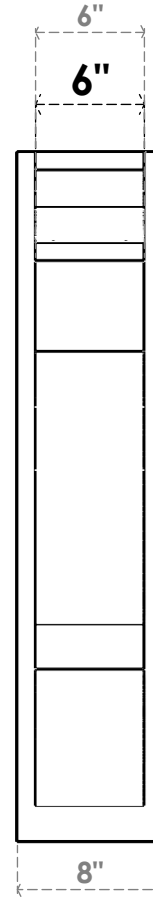

**ITEM NUMBER: OUTUROC060X080X34000X38000X060X020X060BOA04RCPR**

6"W TOP X 8"W BACK X 34"D X 38"H X 6"T TOP X 2"T BACK TIMBERTHANE ROUGH CEDAR BALBOA FAUX WOOD OPEN OUTLOOKER, TRADITIONAL TOP AND BLOCK BACK, 6"W CLOSED BRACE, PRIMED TAN

**ISOMETRIC**

GENERATED DATE : 07/05/2023

EKENA MILLWORK  
2300 WEST MAIN ST.  
CLARKSVILLE, TX 75426  
TOLL FREE: 866-607-0453  
WWW.EKENAMILLWORK.COM

**NOTES**

1. INSTALLATION TO BE COMPLETED IN ACCORDANCE WITH MANUFACTURER'S SPECIFICATIONS.
2. DRAWING MAY NOT BE TO SCALE
3. THIS DRAWING IS INTENDED FOR DESIGN AND PLANNING PURPOSES ONLY.
4. ALL INFORMATION CONTAINED HEREIN WAS CURRENT AT THE TIME OF DEVELOPMENT BUT MUST BE REVIEWED AND APPROVED BY THE PRODUCT MANUFACTURER TO BE CONSIDERED ACCURATE.
5. TIMBERTHANE ARCHITECTURAL PRODUCTS ARE MADE FROM HIGH DENSITY URETHANE AND COME FACTORY PRIMED