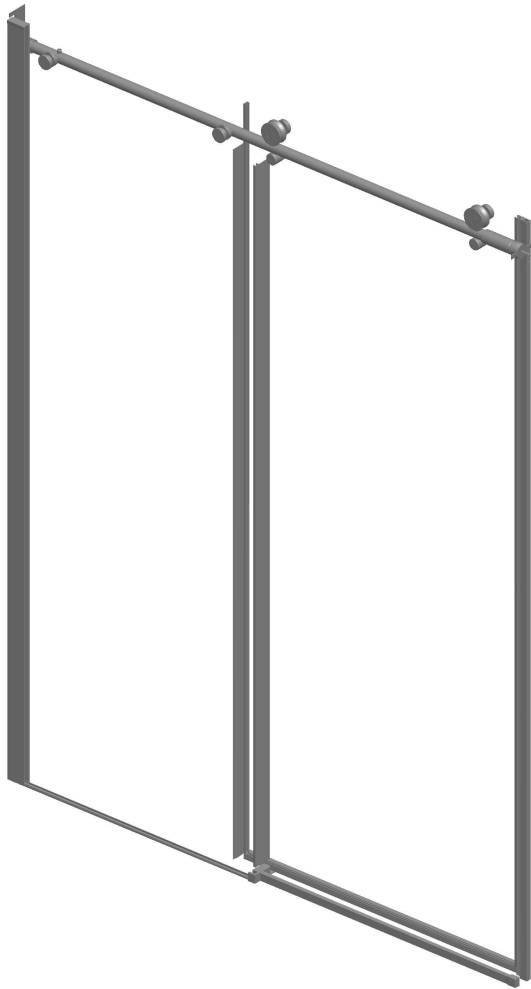

SHOWER DOOR

SLIDING CONTEMPORARY STYLE WITH 10MM GLASS 60" SHOWER TRACK

ID	DESCRIPTION	QTY	MATERIAL
1	GLASS FRAME RIGHT	1	AL6463
2	FRAME SUPPORT PROFILE	1	PVC
3	SLIDING RAIL	1	SS
4	FIXED PANEL MOUNT SUPPORT	1	ASSEMBLY
5	RAIL CLAMP ASSEMBLY	2	ASSEMBLY
6	MOVE PANEL MOUNTING ASSY	1	ASSEMBLY
7	MOUNTING BRACKET LEFT	1	PVC
8	BLADE SEAL	1	PVC
9	WHEEL ASSEMBLY	2	ASSEMBLY
10	ROLLER ASSEMBLY	2	ASSEMBLY
11	RAILING, GLASS DOOR	1	PVC
12	BLADE SEAL	1	PVC
13	GLASS FRAME RIGHT	1	AL6463
14	MAGNETIC STRIP	1	PVC
15	MOUNTING PROFILE RIGHT	1	AL6463
16	GUIDING BLOCK	1	TRITAN TX 1000
17	RIGHT AND LEFT DOOR CENTER GUIDE BODY	2	SS
18	LOCKING PIN	4	PVC
19	GUIDING BLOCK	1	PVC
20	GUIDING BLOCK CAP	1	PVC
21	DOOR STOPPER ASSEMBLY	1	ASSEMBLY
22	MARKING FIXTURE	1	PP
23	FIXED PANE MARK JIG	1	PP
24	M5 SET SCREW	4	SS304
25	BECO ANCHOR	12	PA6
26	ST4x40 FASTENER	12	SS
27	GLAZING TOOL	1	SS
28	ASSEMBLY TOOL	1	SS
29	BECO HEX ALLEN KEY 6MM	1	SS
30	BECO HEX ALLEN KEY 4MM	1	SS
31	BECO HEX ALLEN KEY 2.5MM	1	SS

MATERIALS: Glass, Stainless Steel, Aluminum, PVC.

INSTALLATION: Detailed Instructions, Templates, Hardware and Tools Included for Easy Installation.

UNIQUE FEATURES: Constructed of Corrosion Resistant Stainless Steel.
48" - 60" Track Assembly Kit Fits 60" Shower Doors with an Opening min/max of 54" - 60" (with a Height of 76").

NOTE: Height of 84" Required for Installation.

WARRANTY: 5 Year Limited Warranty.

see what Delta can do

SHOWER DOOR

3/8" (10mm) SLIDING SHOWER 60" GLASS PANELS

MATERIALS: 3/8" (10mm) Tempered Glass Panel.

UNIQUE FEATURES: 60" Door Fits 56" - 60" Openings. No Cutting to The Top Track Required.

WARRANTY: 5 Year Limited Warranty.

see what Delta can do

SHOWER DOOR

HANDLE ASSEMBLY

MATERIALS: Stainless Steel, Zinc.

UNIQUE FEATURES: Detailed Instructions and Installation Hardware Included.

WARRANTY: 5 Year Limited Warranty.