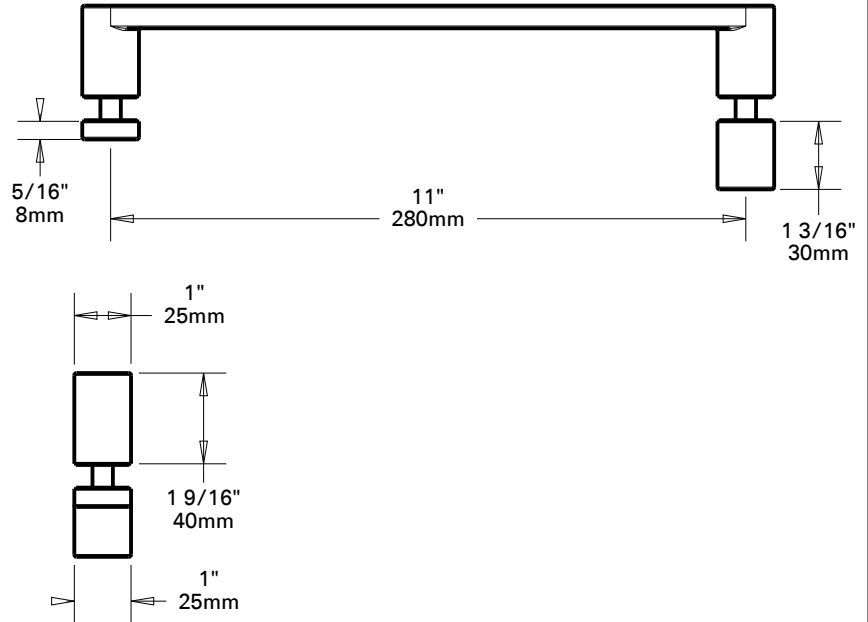

SHOWER DOOR

HANDLE ASSEMBLY

MATERIALS: Stainless Steel, Zinc.

UNIQUE FEATURES: Detailed Instructions and Installation Hardware Included.

WARRANTY: 5 Year Limited Warranty.

see what Delta can do