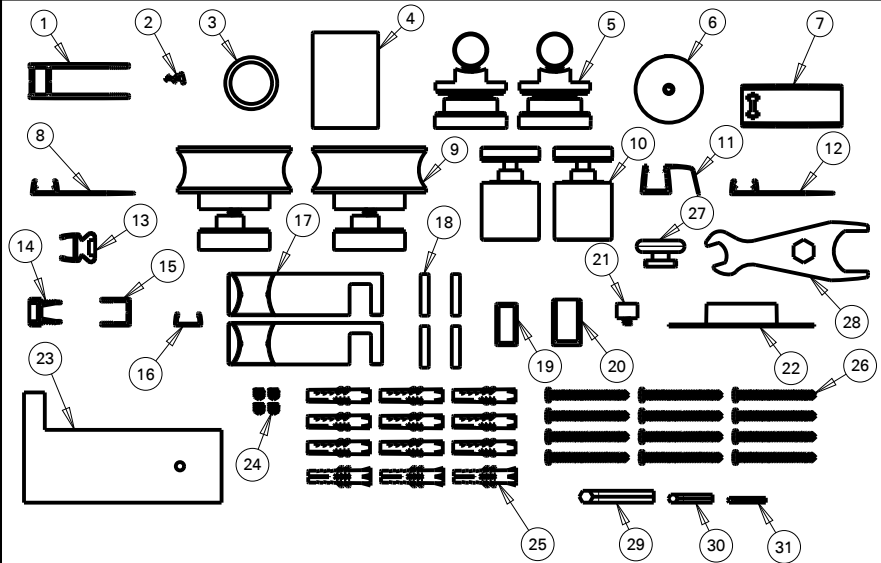

SHOWER DOOR

SLIDING CONTEMPORARY STYLE WITH 10MM GLASS 60" SHOWER TRACK

ID	DESCRIPTION	QTY	MATERIAL
1	GLASS FRAME RIGHT	1	AL6463
2	FRAME SUPPORT PROFILE	1	PVC
3	SLIDING RAIL	1	SS
4	FIXED PANEL MOUNT SUPPORT	1	ASSEMBLY
5	RAIL CLAMP ASSEMBLY	2	ASSEMBLY
6	MOVE PANEL MOUNTING ASSY	1	ASSEMBLY
7	MOUNTING BRACKET LEFT	1	PVC
8	BLADE SEAL	1	PVC
9	WHEEL ASSEMBLY	2	ASSEMBLY
10	ROLLER ASSEMBLY	2	ASSEMBLY
11	RAILING, GLASS DOOR	1	PVC
12	BLADE SEAL	1	PVC
13	GLASS FRAME RIGHT	1	AL6463
14	MAGNETIC STRIP	1	PVC
15	MOUNTING PROFILE RIGHT	1	AL6463
16	GUIDING BLOCK	1	TRITAN TX 1000
17	RIGHT AND LEFT DOOR CENTER GUIDE BODY	2	SS
18	LOCKING PIN	4	PVC
19	GUIDING BLOCK	1	PVC
20	GUIDING BLOCK CAP	1	PVC
21	DOOR STOPPER ASSEMBLY	1	ASSEMBLY
22	MARKING FIXTURE	1	PP
23	FIXED PANE MARK JIG	1	PP
24	M5 SET SCREW	4	SS304
25	BECO ANCHOR	12	PA6
26	ST4x40 FASTENER	12	SS
27	GLAZING TOOL	1	SS
28	ASSEMBLY TOOL	1	SS
29	BECO HEX ALLEN KEY 6MM	1	SS
30	BECO HEX ALLEN KEY 4MM	1	SS
31	BECO HEX ALLEN KEY 2.5MM	1	SS

MATERIALS: Glass, Stainless Steel, Aluminum, PVC.

INSTALLATION: Detailed Instructions, Templates, Hardware and Tools Included for Easy Installation.

UNIQUE FEATURES: Constructed of Corrosion Resistant Stainless Steel.
48" - 60" Track Assembly Kit Fits 60" Shower Doors with an Opening min/max of 54" - 60" (with a Height of 76").

NOTE: Height of 84" Required for Installation.

WARRANTY: 5 Year Limited Warranty.

see what Delta can do

SHOWER DOOR

3/8" (10mm) SLIDING SHOWER 60" GLASS PANELS

MATERIALS: 3/8" (10mm) Tempered Glass Panel.

UNIQUE FEATURES: 60" Door Fits 56" - 60" Openings. No Cutting to The Top Track Required.

WARRANTY: 5 Year Limited Warranty.

see what Delta can do

SHOWER DOOR

HANDLE ASSEMBLY

MATERIALS: Stainless Steel, Zinc.

UNIQUE FEATURES: Detailed Instructions and Installation Hardware Included.

WARRANTY: 5 Year Limited Warranty.