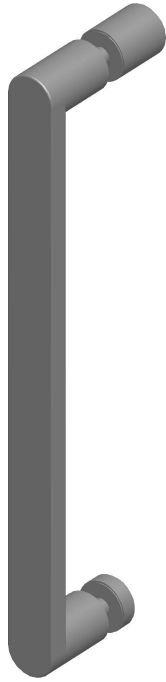

SHOWER DOOR

SLIDING CONTEMPORARY STYLE WITH 10MM GLASS 60" SHOWER TRACK

ID	DESCRIPTION	QTY	MATERIAL
1	GLASS FRAME RIGHT	1	AL6463
2	FRAME SUPPORT PROFILE	1	PVC
3	SLIDING RAIL	1	SS
4	FIXED PANEL MOUNT SUPPORT	1	ASSEMBLY
5	RAIL CLAMP ASSEMBLY	2	ASSEMBLY
6	MOVE PANEL MOUNTING ASSY	1	ASSEMBLY
7	MOUNTING BRACKET LEFT	1	PVC
8	BLADE SEAL	1	PVC
9	WHEEL ASSEMBLY	2	ASSEMBLY
10	ROLLER ASSEMBLY	2	ASSEMBLY
11	RAILING, GLASS DOOR	1	PVC
12	BLADE SEAL	1	PVC
13	GLASS FRAME RIGHT	1	AL6463
14	MAGNETIC STRIP	1	PVC
15	MOUNTING PROFILE RIGHT	1	AL6463
16	GUIDING BLOCK	1	TRITAN TX 1000
17	RIGHT AND LEFT DOOR CENTER GUIDE BODY	2	SS
18	LOCKING PIN	4	PVC
19	GUIDING BLOCK	1	PVC
20	GUIDING BLOCK CAP	1	PVC
21	DOOR STOPPER ASSEMBLY	1	ASSEMBLY
22	MARKING FIXTURE	1	PP
23	FIXED PANE MARK JIG	1	PP
24	M5 SET SCREW	4	SS304
25	BECO ANCHOR	12	PA6
26	ST4x40 FASTENER	12	SS
27	GLAZING TOOL	1	SS
28	ASSEMBLY TOOL	1	SS
29	BECO HEX ALLEN KEY 6MM	1	SS
30	BECO HEX ALLEN KEY 4MM	1	SS
31	BECO HEX ALLEN KEY 2.5MM	1	SS

MATERIALS: Glass, Stainless Steel, Aluminum, PVC.

INSTALLATION: Detailed Instructions, Templates, Hardware and Tools Included for Easy Installation.

UNIQUE FEATURES: Constructed of Corrosion Resistant Stainless Steel.
48" - 60" Track Assembly Kit Fits 60" Shower Doors with an Opening min/max of 54" - 60" (with a Height of 76").

NOTE: Height of 84" Required for Installation.

WARRANTY: 5 Year Limited Warranty.

see what Delta can do

SHOWER DOOR

3/8" (10mm) SLIDING SHOWER 60" GLASS PANELS

MATERIALS: 3/8" (10mm) Tempered Glass Panel.

UNIQUE FEATURES: 60" Door Fits 56" - 60" Openings. No Cutting to The Top Track Required.

WARRANTY: 5 Year Limited Warranty.

see what Delta can do

SHOWER DOOR

HANDLE ASSEMBLY

MATERIALS: Stainless Steel, Zinc.

UNIQUE FEATURES: Detailed Instructions and Installation Hardware Included.

WARRANTY: 5 Year Limited Warranty.