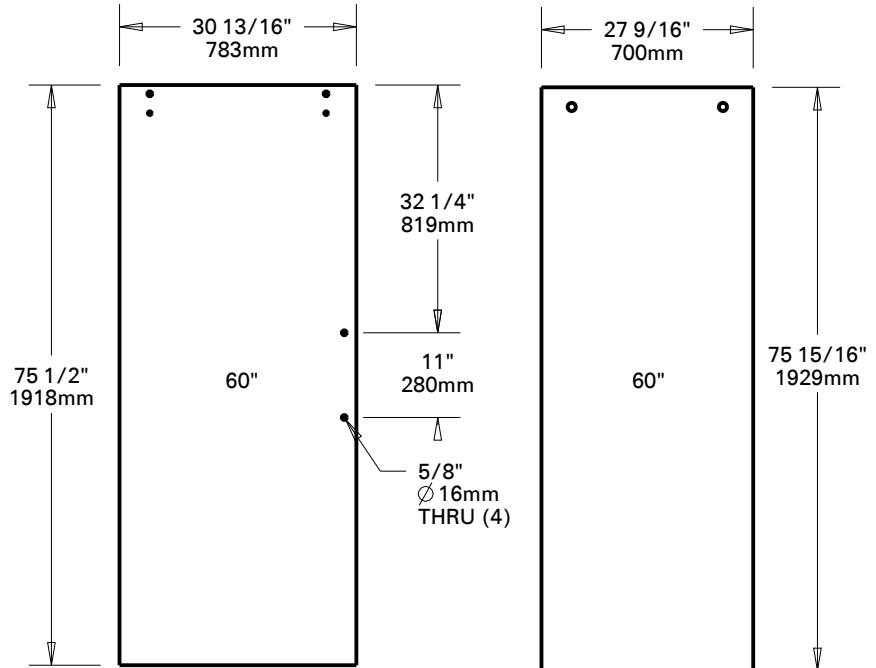

SHOWER DOOR

SLIDING CONTEMPORARY STYLE WITH 10MM GLASS 60" SHOWER TRACK

ID	DESCRIPTION	QTY	MATERIAL
1	GLASS FRAME RIGHT	1	AL6463
2	FRAME SUPPORT PROFILE	1	PVC
3	SLIDING RAIL	1	SS
4	FIXED PANEL MOUNT SUPPORT	1	ASSEMBLY
5	RAIL CLAMP ASSEMBLY	2	ASSEMBLY
6	MOVE PANEL MOUNTING ASSY	1	ASSEMBLY
7	MOUNTING BRACKET LEFT	1	PVC
8	BLADE SEAL	1	PVC
9	WHEEL ASSEMBLY	2	ASSEMBLY
10	ROLLER ASSEMBLY	2	ASSEMBLY
11	RAILING, GLASS DOOR	1	PVC
12	BLADE SEAL	1	PVC
13	GLASS FRAME RIGHT	1	AL6463
14	MAGNETIC STRIP	1	PVC
15	MOUNTING PROFILE RIGHT	1	AL6463
16	GUIDING BLOCK	1	TRITAN TX 1000
17	RIGHT AND LEFT DOOR CENTER GUIDE BODY	2	SS
18	LOCKING PIN	4	PVC
19	GUIDING BLOCK	1	PVC
20	GUIDING BLOCK CAP	1	PVC
21	DOOR STOPPER ASSEMBLY	1	ASSEMBLY
22	MARKING FIXTURE	1	PP
23	FIXED PANE MARK JIG	1	PP
24	M5 SET SCREW	4	SS304
25	BECO ANCHOR	12	PA6
26	ST4x40 FASTENER	12	SS
27	GLAZING TOOL	1	SS
28	ASSEMBLY TOOL	1	SS
29	BECO HEX ALLEN KEY 6MM	1	SS
30	BECO HEX ALLEN KEY 4MM	1	SS
31	BECO HEX ALLEN KEY 2.5MM	1	SS

MATERIALS: Glass, Stainless Steel, Aluminum, PVC.

INSTALLATION: Detailed Instructions, Templates, Hardware and Tools Included for Easy Installation.

UNIQUE FEATURES: Constructed of Corrosion Resistant Stainless Steel.
48" - 60" Track Assembly Kit Fits 60" Shower Doors with an Opening min/max of 54" - 60" (with a Height of 76").

NOTE: Height of 84" Required for Installation.

WARRANTY: 5 Year Limited Warranty.

see what Delta can do

SHOWER DOOR

3/8" (10mm) SLIDING SHOWER 60" GLASS PANELS

MATERIALS: 3/8" (10mm) Tempered Glass Panel.

UNIQUE FEATURES: 60" Door Fits 56" - 60" Openings. No Cutting to The Top Track Required.