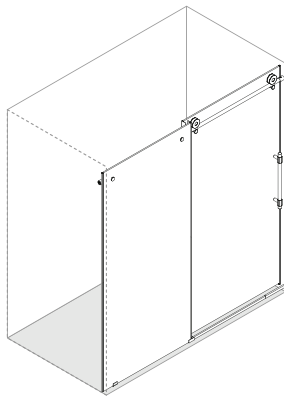

VIGO Elan Hart Frameless Sliding Shower Door

VG06022

PRODUCT FEATURES

- Built-in horizontal adjustability makes this shower door easy to install
- Includes all mounting hardware
- Constructed from ANSI Z97.1 and 16 CFR 1201-certified tempered glass
- RollerDisk™ Technology allows for up to 3/8" of adjustability as walls shift over time
- High-quality stainless steel and solid brass hardware resists corrosion and tarnishing
- All VIGO Shower Doors feature a quality assured Limited Lifetime Warranty

* See website for detailed warranty information.

**Color swatches intended for reference only.

MEASUREMENTS

A, B & C dimensions were measured after shower enclosure was completely installed.

Model / Modelo / Modèle	A Door / Puerta / Porte	B Fixed Panel / Panel fijo / Panneau fixe	C Opening Sizes / Tamaños de apertura / Tailles d'ouverture	Height / Altura / Hauteur	Door opening width (Max) / Ancho de apertura de puerta (Máx.) / Largeur d'ouverture de porte (Max)
VG6022XX4876	26" x 75 7/16"	23" x 76"	44" - 48"	76"	16" - 20"
VG6022XX5276	28" x 75 7/16"	25" x 76"	48" - 52"	76"	18" - 22"
VG6022XX5676	30" x 75 7/16"	27" x 76"	52" - 56"	76"	20" - 24"
VG6022XX6076	32" x 75 7/16"	29" x 76"	56" - 60"	76"	22" - 26"
VG6022XX6066	32" x 65 7/16"	29" x 66"	56" - 60"	66"	22" - 26"
VG6022XX6476	34" x 75 7/16"	31" x 76"	60" - 64"	76"	24" - 28"
VG6022XX6876	36" x 75 7/16"	33" x 76"	64" - 68"	76"	26" - 30"
VG6022XX7276	38" x 75 7/16"	35" x 76"	68" - 72"	76"	28" - 32"

Right installation

Fixed panel

Door

Left Installation

Door

Fixed panel