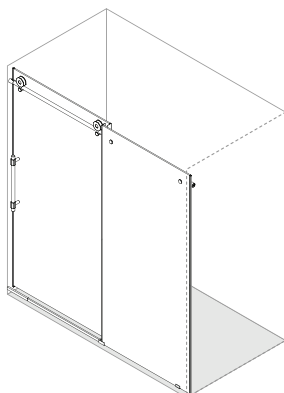

VIGO Elan Hart Frameless Sliding Shower Door

VG06022

PRODUCT FEATURES

- Built-in horizontal adjustability makes this shower door easy to install
- Includes all mounting hardware
- Constructed from ANSI Z97.1 and 16 CFR 1201-certified tempered glass
- RollerDisk™ Technology allows for up to 3/8" of adjustability as walls shift over time
- High-quality stainless steel and solid brass hardware resists corrosion and tarnishing
- All VIGO Shower Doors feature a quality assured Limited Lifetime Warranty

* See website for detailed warranty information.

**Color swatches intended for reference only.

MEASUREMENTS

A, B & C dimensions were measured after shower enclosure was completely installed.

Model / Modelo / Modèle	A Door / Puerta / Porte	B Fixed Panel / Panel fijo / Panneau fixe	C Opening Sizes / Tamaños de apertura / Tailles d'ouverture	Height / Altura / Hauteur	Door opening width (Max) / Ancho de apertura de puerta (Máx.) / Largeur d'ouverture de porte (Max)
VG6022XX4876	26" x 75 7/16"	23" x 76"	44" - 48"	76"	16" - 20"
VG6022XX5276	28" x 75 7/16"	25" x 76"	48" - 52"	76"	18" - 22"
VG6022XX5676	30" x 75 7/16"	27" x 76"	52" - 56"	76"	20" - 24"
VG6022XX6076	32" x 75 7/16"	29" x 76"	56" - 60"	76"	22" - 26"
VG6022XX6066	32" x 65 7/16"	29" x 66"	56" - 60"	66"	22" - 26"
VG6022XX6476	34" x 75 7/16"	31" x 76"	60" - 64"	76"	24" - 28"
VG6022XX6876	36" x 75 7/16"	33" x 76"	64" - 68"	76"	26" - 30"
VG6022XX7276	38" x 75 7/16"	35" x 76"	68" - 72"	76"	28" - 32"

Right installation

Fixed panel

Door

Left Installation

Door

Fixed panel