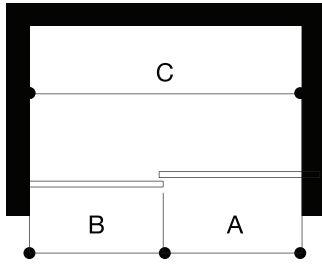

VIGO Elan Hart Frameless Sliding Shower Door

VG06022

PRODUCT FEATURES

- Built-in horizontal adjustability makes this shower door easy to install
- Includes all mounting hardware
- Constructed from ANSI Z97.1 and 16 CFR 1201-certified tempered glass
- RollerDisk™ Technology allows for up to 3/8" of adjustability as walls shift over time
- High-quality stainless steel and solid brass hardware resists corrosion and tarnishing
- All VIGO Shower Doors feature a quality assured Limited Lifetime Warranty

* See website for detailed warranty information.

**Color swatches intended for reference only.

MEASUREMENTS

A, B & C dimensions were measured after shower enclosure was completely installed.

Model / Modelo / Modèle	A Door / Puerta / Porte	B Fixed Panel / Panel fijo / Panneau fixe	C Opening Sizes / Tamaños de apertura / Tailles d'ouverture	Height / Altura / Hauteur	Door opening width (Max) / Ancho de apertura de puerta (Máx.) / Largeur d'ouverture de porte (Max)
VG6022XX4876	26" x 75 7/16"	23" x 76"	44" - 48"	76"	16" - 20"
VG6022XX5276	28" x 75 7/16"	25" x 76"	48" - 52"	76"	18" - 22"
VG6022XX5676	30" x 75 7/16"	27" x 76"	52" - 56"	76"	20" - 24"
VG6022XX6076	32" x 75 7/16"	29" x 76"	56" - 60"	76"	22" - 26"
VG6022XX6066	32" x 65 7/16"	29" x 66"	56" - 60"	66"	22" - 26"
VG6022XX6476	34" x 75 7/16"	31" x 76"	60" - 64"	76"	24" - 28"
VG6022XX6876	36" x 75 7/16"	33" x 76"	64" - 68"	76"	26" - 30"
VG6022XX7276	38" x 75 7/16"	35" x 76"	68" - 72"	76"	28" - 32"