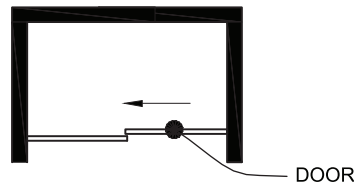

VIGO Elan Hart Frameless Sliding Shower Door

VG06022

PRODUCT FEATURES

- Built-in horizontal adjustability makes this shower door easy to install
- Includes all mounting hardware
- Constructed from ANSI Z97.1 and 16 CFR 1201-certified tempered glass
- RollerDisk™ Technology allows for up to 3/8" of adjustability as walls shift over time
- High-quality stainless steel and solid brass hardware resists corrosion and tarnishing
- All VIGO Shower Doors feature a quality assured Limited Lifetime Warranty

* See website for detailed warranty information.

**Color swatches intended for reference only.

MEASUREMENTS

A, B & C dimensions were measured after shower enclosure was completely installed.

Model / Modelo / Modèle	A Door / Puerta / Porte	B Fixed Panel / Panel fijo / Panneau fixe	C Opening Sizes / Tamaños de apertura / Tailles d'ouverture	Height / Altura / Hauteur	Door opening width (Max) / Ancho de apertura de puerta (Máx.) / Largeur d'ouverture de porte (Max)
VG6022XX4876	26" x 75 7/16"	23" x 76"	44" - 48"	76"	16" - 20"
VG6022XX5276	28" x 75 7/16"	25" x 76"	48" - 52"	76"	18" - 22"
VG6022XX5676	30" x 75 7/16"	27" x 76"	52" - 56"	76"	20" - 24"
VG6022XX6076	32" x 75 7/16"	29" x 76"	56" - 60"	76"	22" - 26"
VG6022XX6066	32" x 65 7/16"	29" x 66"	56" - 60"	66"	22" - 26"
VG6022XX6476	34" x 75 7/16"	31" x 76"	60" - 64"	76"	24" - 28"
VG6022XX6876	36" x 75 7/16"	33" x 76"	64" - 68"	76"	26" - 30"
VG6022XX7276	38" x 75 7/16"	35" x 76"	68" - 72"	76"	28" - 32"

Right installation

Fixed panel

Door

Left Installation

Door

Fixed panel