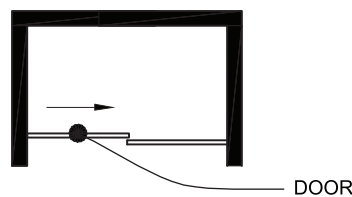

VIGO Elan Hart Frameless Sliding Shower Door

VG06022

PRODUCT FEATURES

- Built-in horizontal adjustability makes this shower door easy to install
- Includes all mounting hardware
- Constructed from ANSI Z97.1 and 16 CFR 1201-certified tempered glass
- RollerDisk™ Technology allows for up to 3/8" of adjustability as walls shift over time
- High-quality stainless steel and solid brass hardware resists corrosion and tarnishing
- All VIGO Shower Doors feature a quality assured Limited Lifetime Warranty

* See website for detailed warranty information.

**Color swatches intended for reference only.

MEASUREMENTS

A, B & C dimensions were measured after shower enclosure was completely installed.

Model / Modelo / Modèle	A Door / Puerta / Porte	B Fixed Panel / Panel fijo / Panneau fixe	C Opening Sizes / Tamaños de apertura / Tailles d'ouverture	Height / Altura / Hauteur	Door opening width (Max) / Ancho de apertura de puerta (Máx.) / Largeur d'ouverture de porte (Max)
VG6022XX4876	26" x 75 7/16"	23" x 76"	44" - 48"	76"	16" - 20"
VG6022XX5276	28" x 75 7/16"	25" x 76"	48" - 52"	76"	18" - 22"
VG6022XX5676	30" x 75 7/16"	27" x 76"	52" - 56"	76"	20" - 24"
VG6022XX6076	32" x 75 7/16"	29" x 76"	56" - 60"	76"	22" - 26"
VG6022XX6066	32" x 65 7/16"	29" x 66"	56" - 60"	66"	22" - 26"
VG6022XX6476	34" x 75 7/16"	31" x 76"	60" - 64"	76"	24" - 28"
VG6022XX6876	36" x 75 7/16"	33" x 76"	64" - 68"	76"	26" - 30"
VG6022XX7276	38" x 75 7/16"	35" x 76"	68" - 72"	76"	28" - 32"

Right installation

Fixed panel

Door

Left Installation

Door

Fixed panel