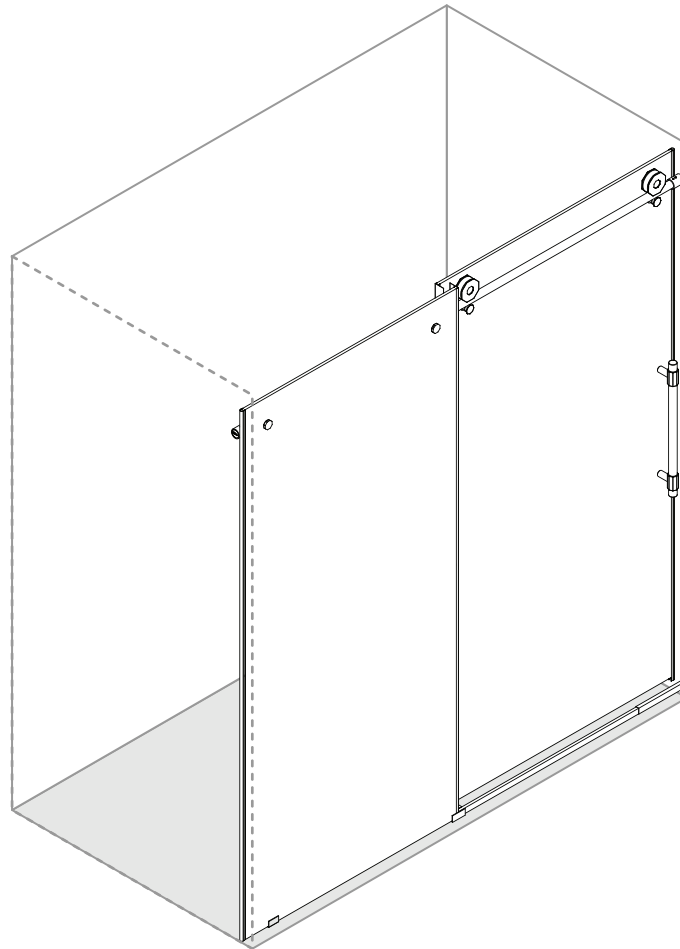

VIGO Elan Hart Frameless Sliding Shower Door

VG06022

PRODUCT FEATURES

- Built-in horizontal adjustability makes this shower door easy to install
- Includes all mounting hardware
- Constructed from ANSI Z97.1 and 16 CFR 1201-certified tempered glass
- RollerDisk™ Technology allows for up to 3/8" of adjustability as walls shift over time
- High-quality stainless steel and solid brass hardware resists corrosion and tarnishing
- All VIGO Shower Doors feature a quality assured Limited Lifetime Warranty

* See website for detailed warranty information.

**Color swatches intended for reference only.

MEASUREMENTS

A, B & C dimensions were measured after shower enclosure was completely installed.

Model / Modelo / Modèle	A Door / Puerta / Porte	B Fixed Panel / Panel fijo / Panneau fixe	C Opening Sizes / Tamaños de apertura / Tailles d'ouverture	Height / Altura / Hauteur	Door opening width (Max) / Ancho de apertura de puerta (Máx.) / Largeur d'ouverture de porte (Max)
VG6022XX4876	26" x 75 7/16"	23" x 76"	44" - 48"	76"	16" - 20"
VG6022XX5276	28" x 75 7/16"	25" x 76"	48" - 52"	76"	18" - 22"
VG6022XX5676	30" x 75 7/16"	27" x 76"	52" - 56"	76"	20" - 24"
VG6022XX6076	32" x 75 7/16"	29" x 76"	56" - 60"	76"	22" - 26"
VG6022XX6066	32" x 65 7/16"	29" x 66"	56" - 60"	66"	22" - 26"
VG6022XX6476	34" x 75 7/16"	31" x 76"	60" - 64"	76"	24" - 28"
VG6022XX6876	36" x 75 7/16"	33" x 76"	64" - 68"	76"	26" - 30"
VG6022XX7276	38" x 75 7/16"	35" x 76"	68" - 72"	76"	28" - 32"

Right installation

Fixed panel

Door

Left Installation

Door

Fixed panel