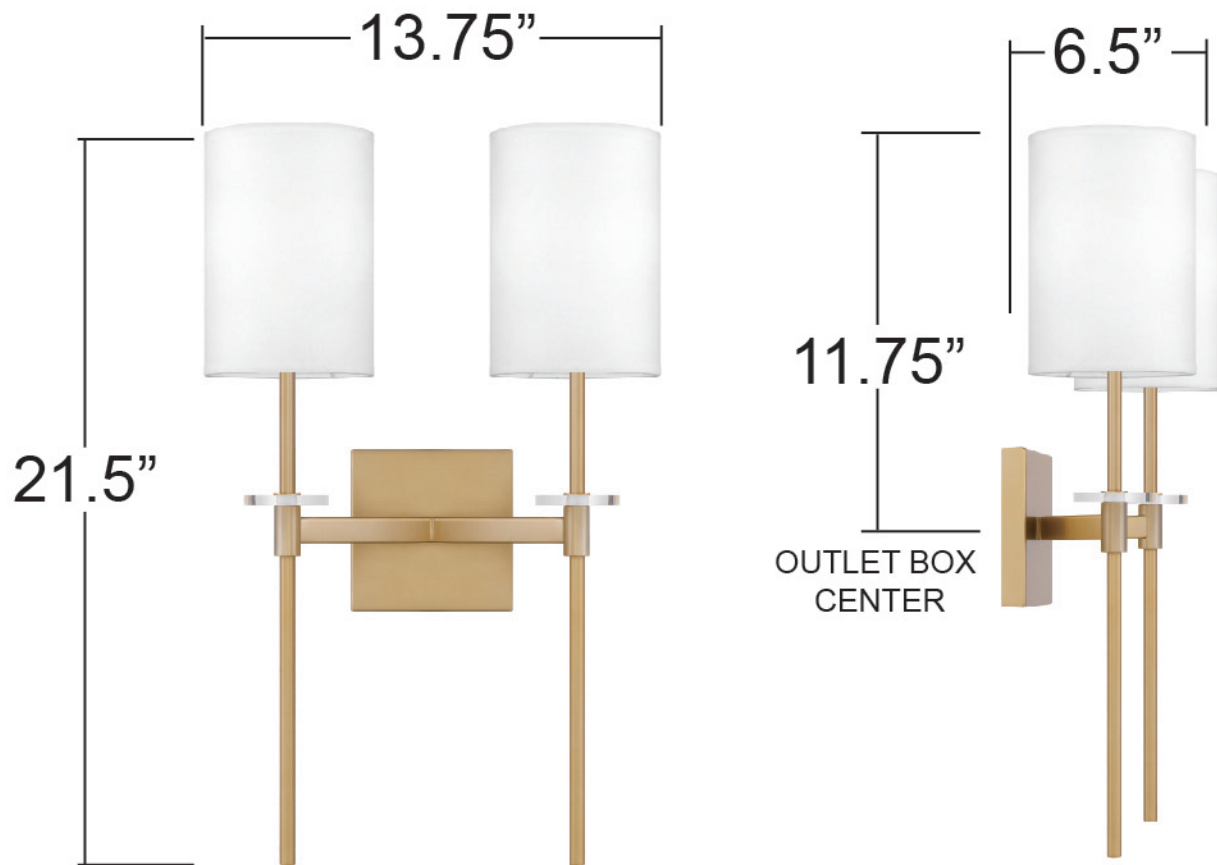

DS19300A1

BLACKPLATE SIZE: 5" SQ.

NOTE: ALL DIMENSIONS ARE ROUNDED UP TO THE NEAREST 1/4"