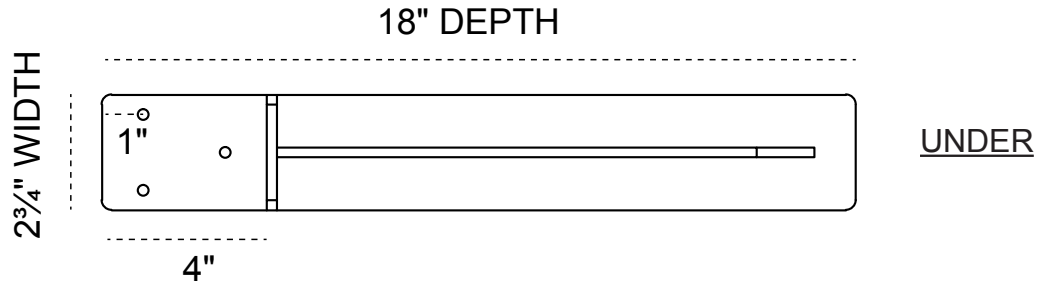

3-INCH W X 18-INCH D X 2-INCH H HEATON SUPPORT

HEAVY-DUTY 1/4" THICK

AVAILABLE IN:
STAINLESS STEEL
ZINC PLATED STEEL
POWDER COATED BLACK

BKTM03X18X02HESS
BKTM03X18X02HECRS
BKTM03X18X02HEPBL

P:866.607.0453 | F: 866.591.3143
2300 W. Main St. | Clarksville, TX 75426
sales@ekenamillwork.com | www.ekenamillwork.com