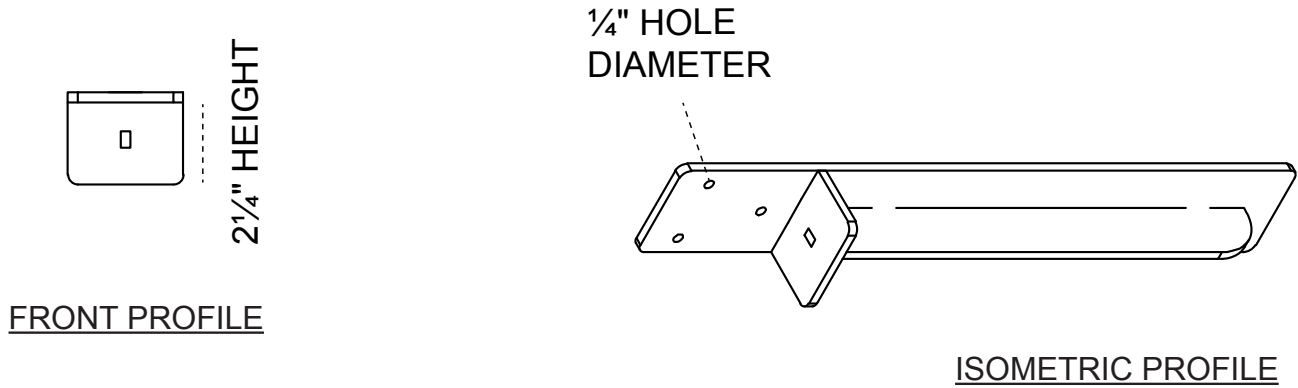

3-INCH W X 18-INCH D X 2-INCH H HEATON SUPPORT

HEAVY-DUTY 1/4" THICK

AVAILABLE IN:
STAINLESS STEEL
ZINC PLATED STEEL
POWDER COATED BLACK

BKTM03X18X02HESS
BKTM03X18X02HECRS
BKTM03X18X02HEPBL

P:866.607.0453 | F: 866.591.3143
2300 W. Main St. | Clarksville, TX 75426
sales@ekenamillwork.com | www.ekenamillwork.com