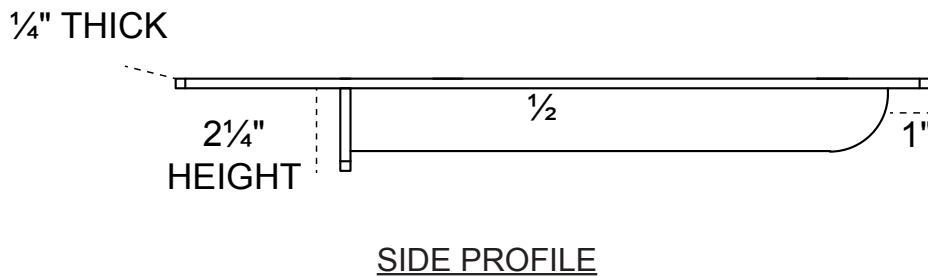

3-INCH W X 18-INCH D X 2-INCH H HEATON SUPPORT

HEAVY-DUTY 1/4" THICK

AVAILABLE IN:
STAINLESS STEEL
ZINC PLATED STEEL
POWDER COATED BLACK

BKTM03X18X02HESS
BKTM03X18X02HECRS
BKTM03X18X02HEPBL

P:866.607.0453 | F: 866.591.3143
2300 W. Main St. | Clarksville, TX 75426
sales@ekenamillwork.com | www.ekenamillwork.com