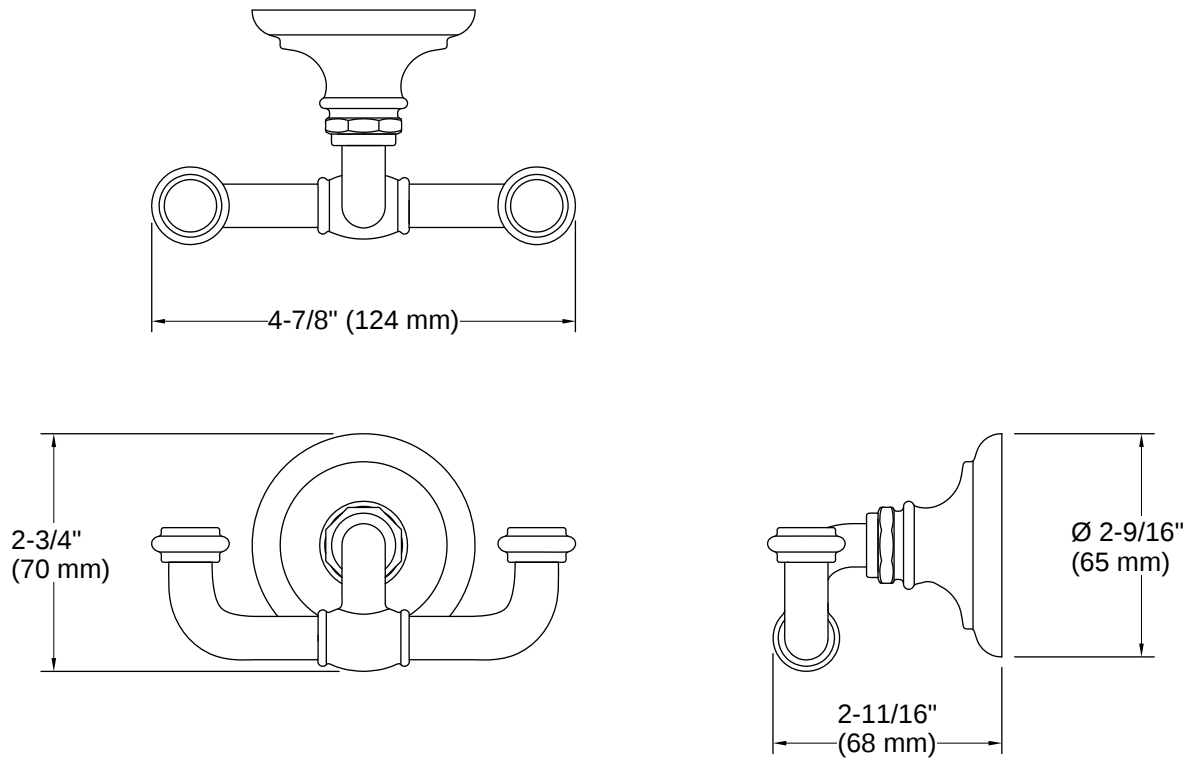

Installation Notes

Install this product according to the installation instructions.