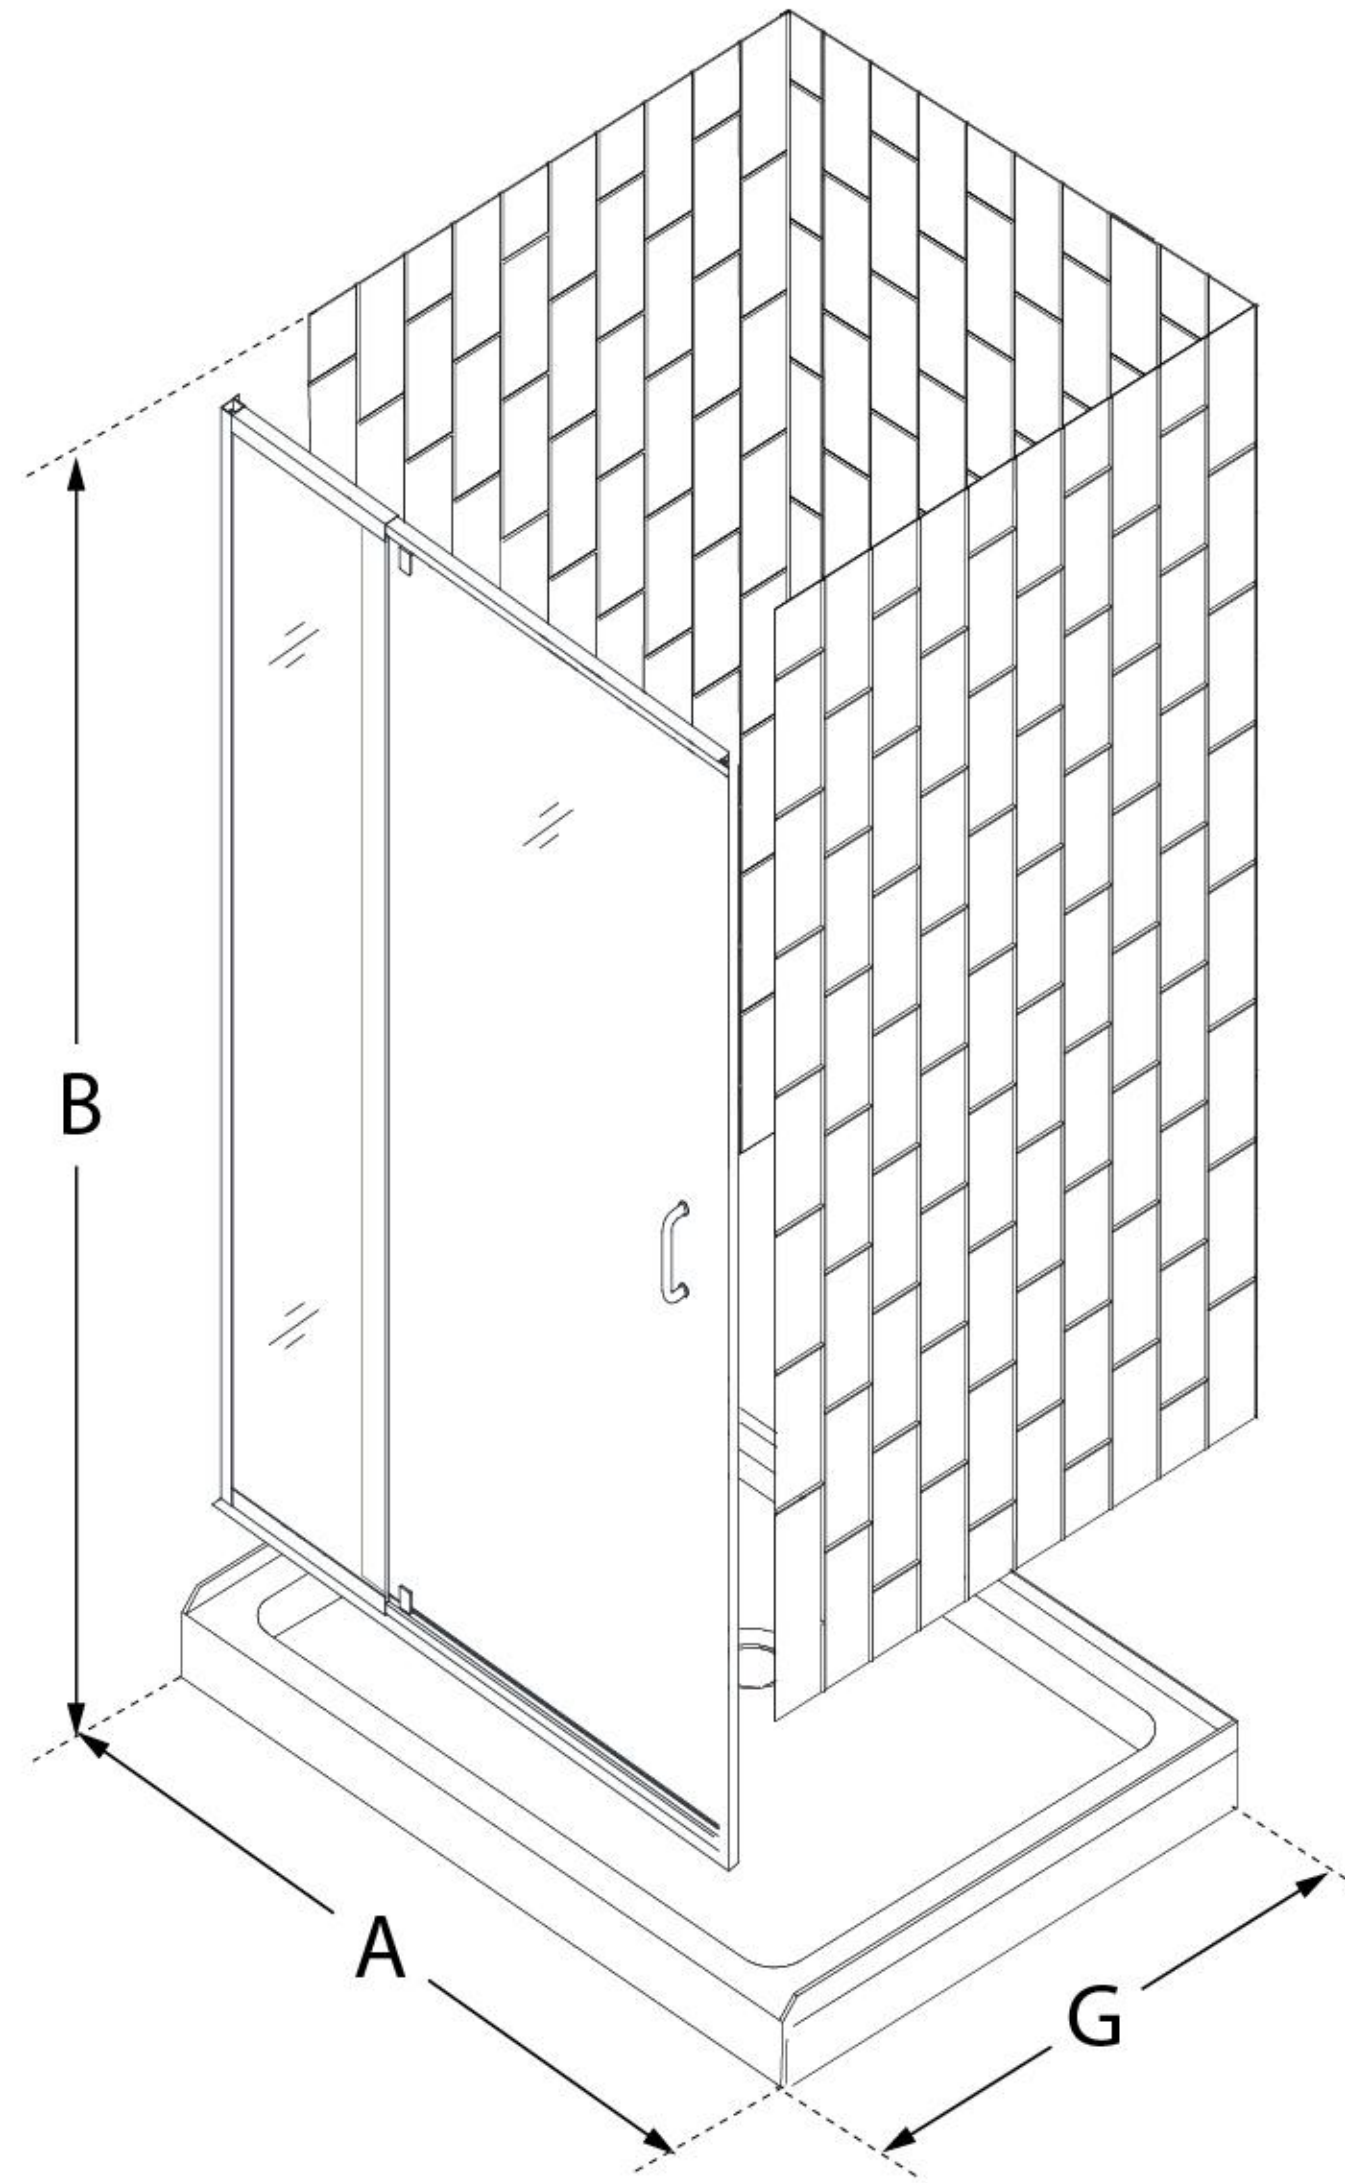

Flex Pivot Shower Door and Acrylic Kit 30 in. D x 60 in. W x 78 3/4 in. H

MODEL NUMBER
D2226030XXC

CONFIGURATION DIMENSIONS:

A: KIT WIDTH
60 in.

B: KIT HEIGHT
78 3/4 in.

G: KIT DEPTH
30 in.

KIT COMPONENTS

Shower Door, Shower Base,
Wall Panels

KIT COLOR

White

DRAIN LOCATION

Center