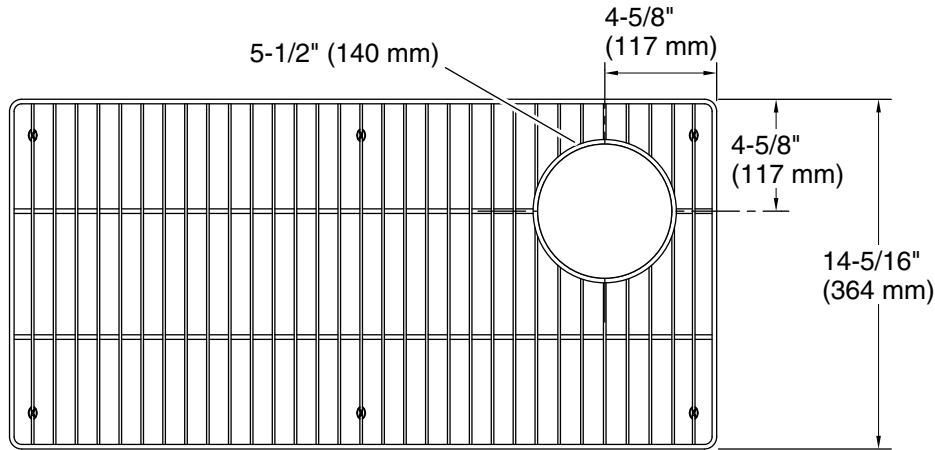

Color tiles intended for reference only.

Color	Code	Description
	ST	Stainless Steel

Technical Information

All product dimensions are nominal.

Material: Stainless Steel

Notes

Install this product according to the installation instructions.