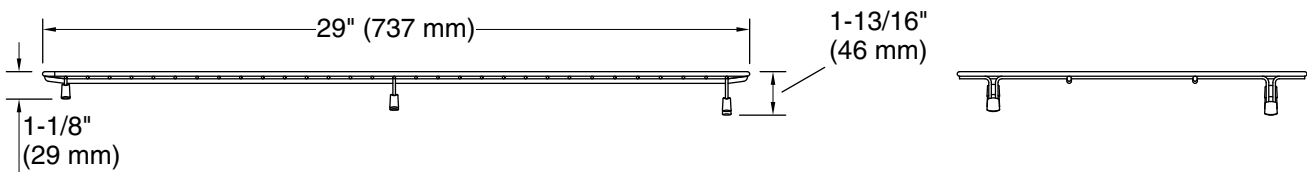

Features

- For use with the K-33710 Billings kitchen sink
- Helps protect sink surface from daily wear
- Dishwasher-safe
- Rubber feet provide added protection

Material

- Durable stainless steel construction

Recommended Products/Accessories

K-33710 32-1/2" undermount single-bowl kitchen sink

Codes/Standards

None Applicable

KOHLER® One-Year Limited Warranty

See website for detailed warranty information.

Available Colors/Finishes

Color tiles intended for reference only.

Color	Code	Description
	ST	Stainless Steel

Technical Information

All product dimensions are nominal.

Material: Stainless Steel

Notes

Install this product according to the installation instructions.