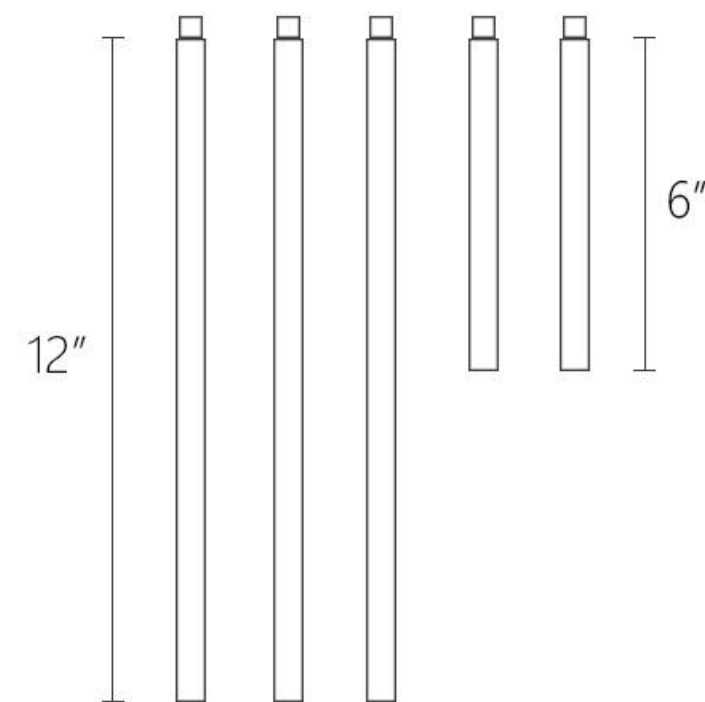

4.7"

Sloped ceiling adaptable

17"-59"

8"

18"