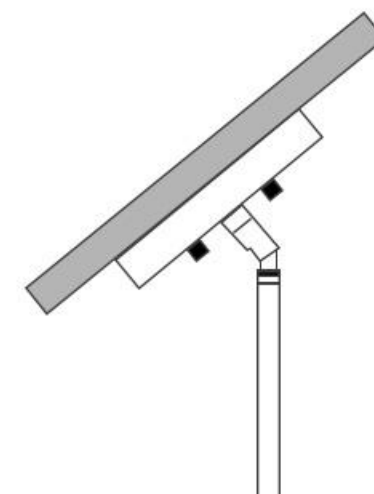

4.7"

Sloped ceiling adaptable

17"-59"

8"

18"