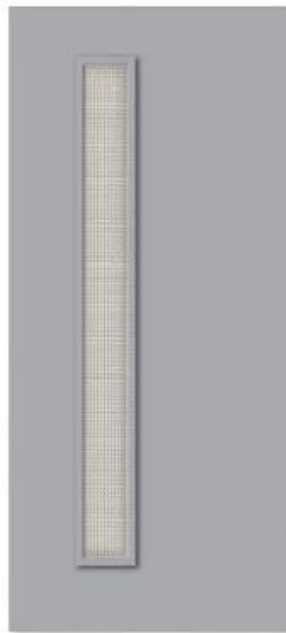

Spotlights™

Mid-Century Modern
Door Collection

Authentic Design for the Architecture Enthusiast™

Make a part of your past a part of your future with Spotlights™ Doorglass. These classic doors have been reinvented for the modern world. Choose from a selection of architectural styles that complement your home. Give your home character with a touch of the 20th century; a journey through the decades.

Spotlights™

Davina

842H5 Davina
22" X 3.5"

Viola

694V Viola
7" X 64"

Aveline

840Q3 Aveline
12" X 12"

Celeste

651H4 Celeste
22" X 10"

MODEL	651H4	694V	840Q3	842H5
SIZE	22" X 10"	7" X 64"	12" X 12"	22" X 3.5"

Available in Clear Low-E and Frosted Glass!

Spotlights™

Spotlights' FiberMate® Frame

Your Spotlight™ door will need a stylish frame to match. Spotlights' FiberMate® molded frame can be easily painted. FiberMate's material formulation outperforms lesser quality frames; the frame's construction resists both warping and deformation from heat buildup and can be used with dark finishes.