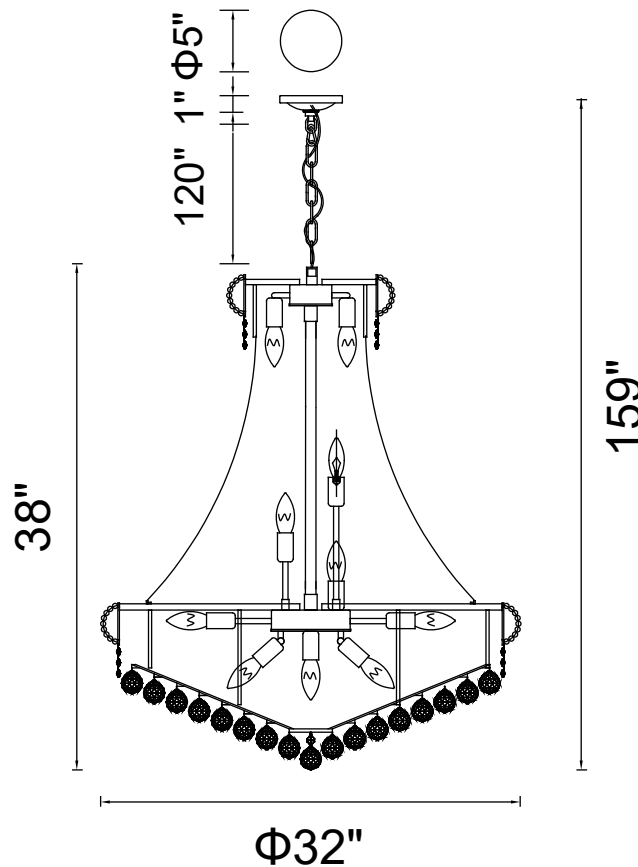

PROJECT: \_\_\_\_\_

FIXTURE TYPE: \_\_\_\_\_

LOCATION: \_\_\_\_\_

CONTACT/PHONE: \_\_\_\_\_

Item	8001P32C
Collection	EMPIRE
Finish	Chrome
Glass	-----
Crystal	Clear
Input	120V AC,60HZ,AC

Shade	-----
Length/Dia.	32"
Width/Ext.	-----
Height	38"
Maximum	159"
Lumens	-----

Light Source	E12
Bulb Info.	19×60W
Included	-----
Dimmable	Yes
Color	-----
Weight	