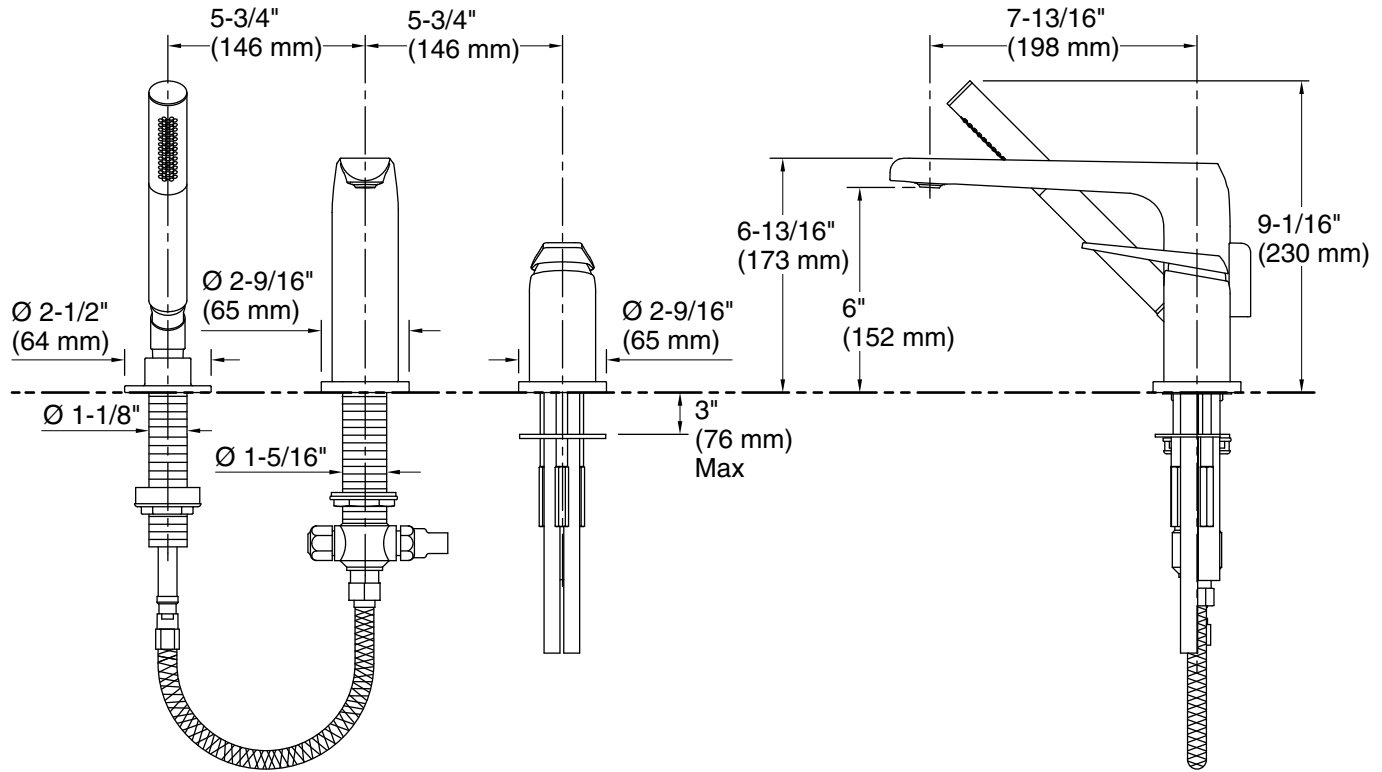

### Features

- A single handle controls both on/off activation and temperature setting
- 7-13/16" (198 mm) stationary spout reach
- 8.0 gpm (30.3 lpm) maximum bath faucet flow rate at 45 psi (3.1 bar)
- 1.75 gpm (6.6 lpm) maximum handshower flow rate at 45 psi (3.1 bar)
- Coordinates with other products in the Avid collection
- Flexible supply lines for simplified installation.

## Technical Information

All product dimensions are nominal.

Faucet flow rate: 8 gal/min (30.3 l/min)

Drain included: No

### Spout:

Spout reach: 7-13/16" (198 mm)

Handshower rated max flow: 1.75 gal/min (6.6 l/min)