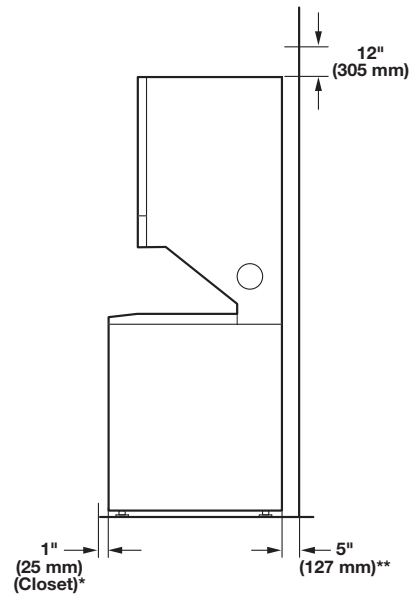

# Dimensions/Clearances, 24" (61 cm) Models

## Dimensions

Front View

## Clearances

Side Clearances (recommended/minimum)

Side View

Front/Back/Top Clearances

Back View

\*Required spacing.

\*\*Rear clearance may be 0" (0 mm) when house exhaust system is lined up directly with dryer exhaust.