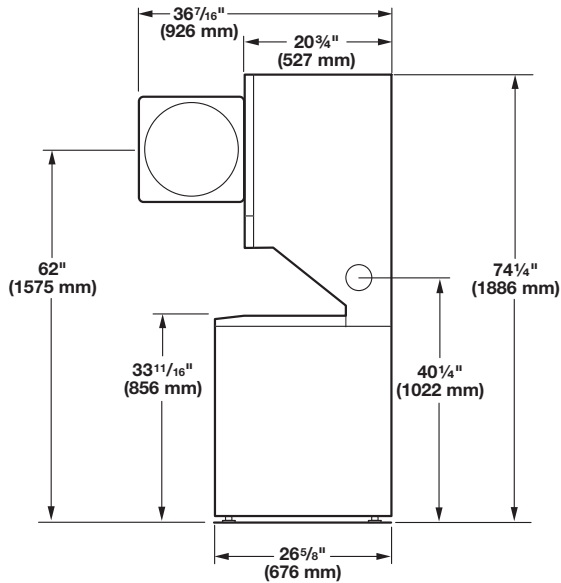

# Dimensions/Clearances, 24" (61 cm) Models

## Dimensions

Front View

## Clearances

Side Clearances (recommended/minimum)

Side View

Front/Back/Top Clearances

Back View

\*Required spacing.

\*\*Rear clearance may be 0" (0 mm) when house exhaust system is lined up directly with dryer exhaust.