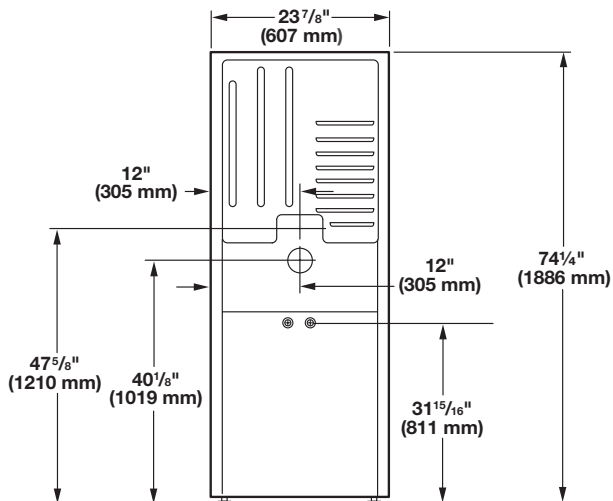

# Dimensions/Clearances, 24" (61 cm) Models

## Dimensions

Front View

## Clearances

Side Clearances (recommended/minimum)

Side View

Front/Back/Top Clearances

Back View

\*Required spacing.

\*\*Rear clearance may be 0" (0 mm) when house exhaust system is lined up directly with dryer exhaust.