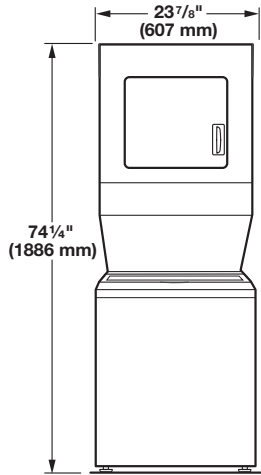

# Dimensions/Clearances, 24" (61 cm) Models

## Dimensions

Front View

## Clearances

Side Clearances (recommended/minimum)

Side View

Front/Back/Top Clearances

Back View

\*Required spacing.

\*\*Rear clearance may be 0" (0 mm) when house exhaust system is lined up directly with dryer exhaust.