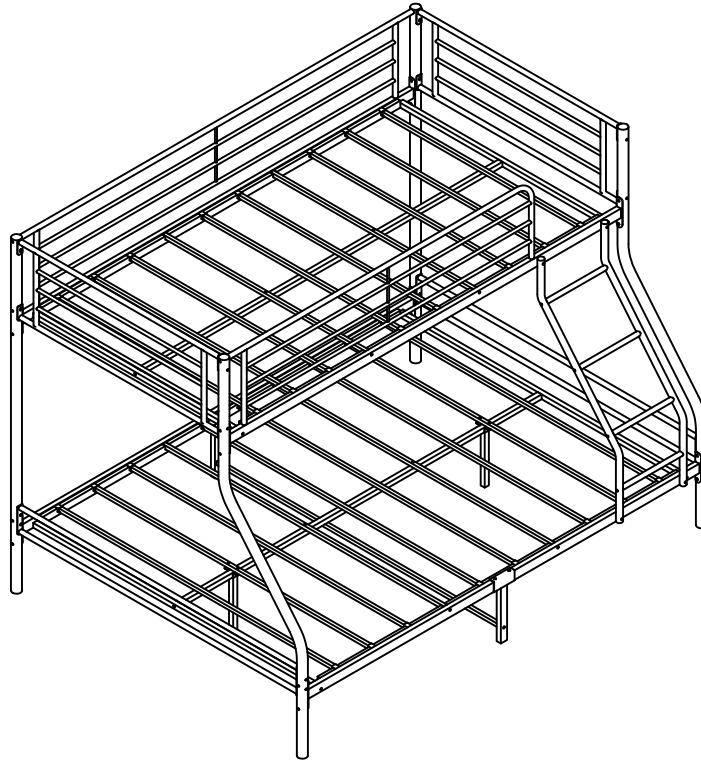

Assembly Instruction/Montageanleitung/Instructions d'assemblage

Model Number/Modellnummer/Numéro De Modèle: BF-731

EN:

1. Two or more people are required for assembly.
2. An electric drill is recommended for the assembly, Professional installation is highly recommended.
3. To avoid squeaking, Please make sure to tighten all screws after installation.
4. If you find any missing parts, please contact us to provide you with free replacement parts.