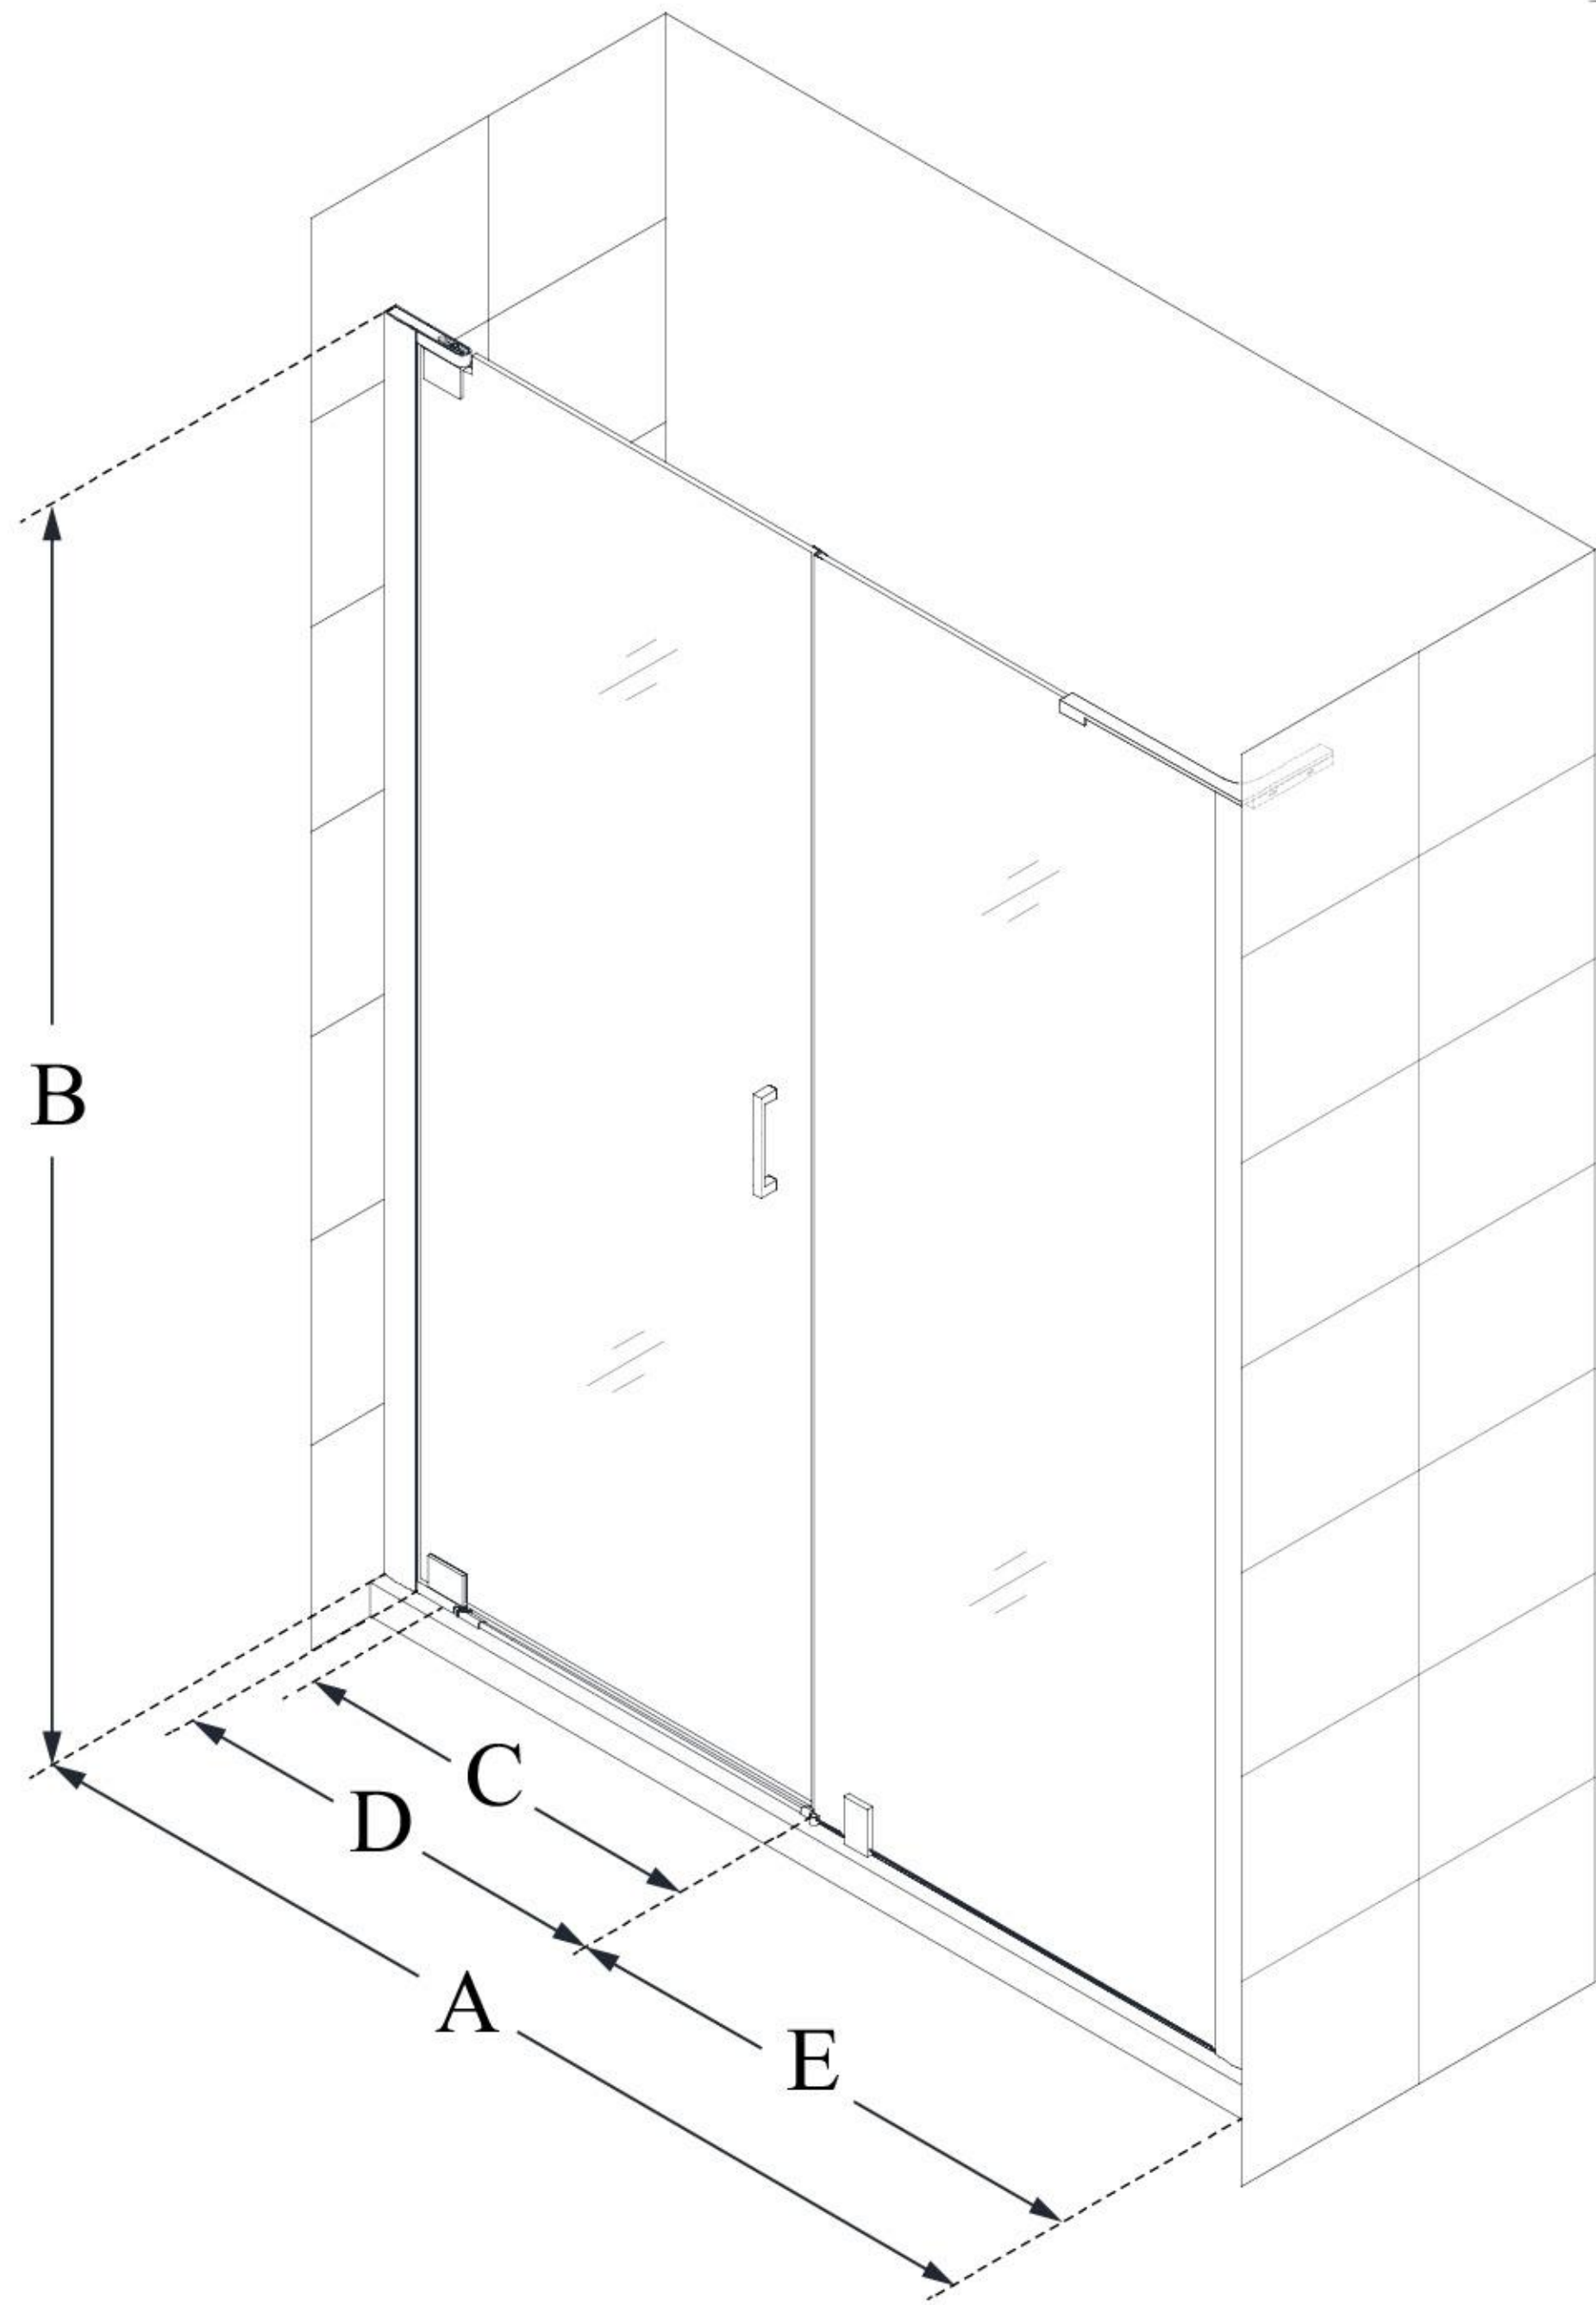

MODEL INFORMATION

SHDR-4332300

ELEGANCE-LS

DreamLine Elegance-LS 60 1/4 -
62 1/4 in. W x 72 in. H Frameless
Pivot Shower Door

PIVOT DOOR

CONFIGURATION DIMENSIONS:

A: 60 1/4 in. - 62 1/4 in.
MODEL WIDTH

B: 72 in.
MODEL HEIGHT

C: 24 3/4
ACCESS WIDTH

D: 27 3/4 in.
DOOR WIDTH

E: 30 in.
INLINE PANEL WIDTH

DreamLine reserves the right to update or modify the hardware or materials pictured without prior notice for the purpose of product improvement and customer satisfaction.