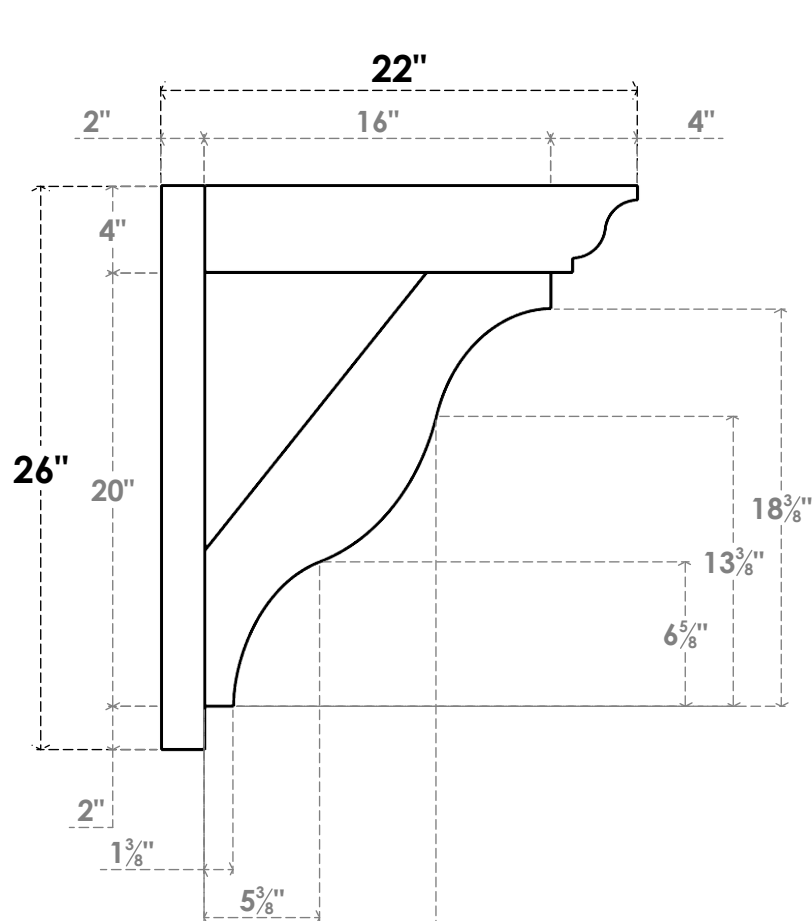

ITEM NUMBER: OUTUROC040X060X22000X26000X040X020X040FST04RCPR

4"W TOP X 6"W BACK X 22"D X 26"H X 4"T TOP X 2"T BACK TIMBERTHANE ROUGH CEDAR FUNSTON FAUX WOOD OPEN OUTLOOKER, TRADITIONAL TOP AND BLOCK BACK, 4"W CLOSED BRACE, PRIMED TAN

SIDE PROFILE

FRONT PROFILE

ISOMETRIC

EKENA MILLWORK
2300 WEST MAIN ST.
CLARKSVILLE, TX 75426
TOLL FREE: 866-607-0453
WWW.EKENAMILLWORK.COM

NOTES

1. INSTALLATION TO BE COMPLETED IN ACCORDANCE WITH MANUFACTURER'S SPECIFICATIONS.
2. DRAWING MAY NOT BE TO SCALE
3. THIS DRAWING IS INTENDED FOR DESIGN AND PLANNING PURPOSES ONLY.
4. ALL INFORMATION CONTAINED HEREIN WAS CURRENT AT THE TIME OF DEVELOPMENT BUT MUST BE REVIEWED AND APPROVED BY THE PRODUCT MANUFACTURER TO BE CONSIDERED ACCURATE.
5. TIMBERTHANE ARCHITECTURAL PRODUCTS ARE MADE FROM HIGH DENSITY URETHANE AND COME FACTORY PRIMED