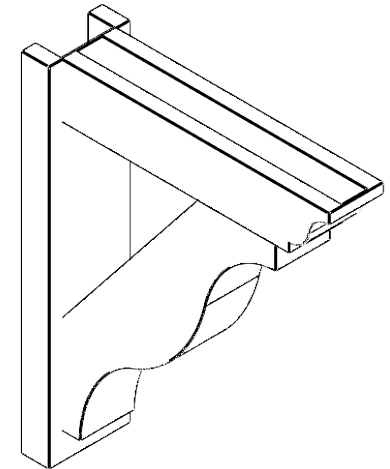

ITEM NUMBER: OUTUROC040X060X22000X26000X040X020X040FST04RCPR

4"W TOP X 6"W BACK X 22"D X 26"H X 4"T TOP X 2"T BACK TIMBERTHANE ROUGH CEDAR FUNSTON FAUX WOOD OPEN OUTLOOKER, TRADITIONAL TOP AND BLOCK BACK, 4"W CLOSED BRACE, PRIMED TAN

SIDE PROFILE

FRONT PROFILE

ISOMETRIC

EKENA MILLWORK
2300 WEST MAIN ST.
CLARKSVILLE, TX 75426
TOLL FREE: 866-607-0453
WWW.EKENAMILLWORK.COM

NOTES

1. INSTALLATION TO BE COMPLETED IN ACCORDANCE WITH MANUFACTURER'S SPECIFICATIONS.
2. DRAWING MAY NOT BE TO SCALE
3. THIS DRAWING IS INTENDED FOR DESIGN AND PLANNING PURPOSES ONLY.
4. ALL INFORMATION CONTAINED HEREIN WAS CURRENT AT THE TIME OF DEVELOPMENT BUT MUST BE REVIEWED AND APPROVED BY THE PRODUCT MANUFACTURER TO BE CONSIDERED ACCURATE.
5. TIMBERTHANE ARCHITECTURAL PRODUCTS ARE MADE FROM HIGH DENSITY URETHANE AND COME FACTORY PRIMED