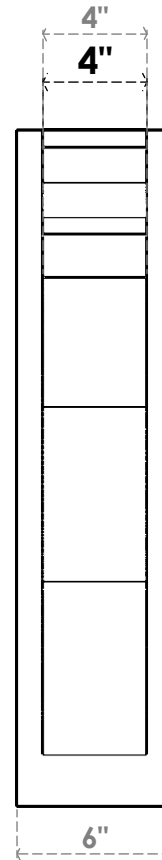

ITEM NUMBER: OUTUROC040X060X22000X26000X040X020X040FST04RCPR

4"W TOP X 6"W BACK X 22"D X 26"H X 4"T TOP X 2"T BACK TIMBERTHANE ROUGH CEDAR FUNSTON FAUX WOOD OPEN OUTLOOKER, TRADITIONAL TOP AND BLOCK BACK, 4"W CLOSED BRACE, PRIMED TAN

SIDE PROFILE

FRONT PROFILE

ISOMETRIC

EKENA MILLWORK
2300 WEST MAIN ST.
CLARKSVILLE, TX 75426
TOLL FREE: 866-607-0453
WWW.EKENAMILLWORK.COM

NOTES

1. INSTALLATION TO BE COMPLETED IN ACCORDANCE WITH MANUFACTURER'S SPECIFICATIONS.
2. DRAWING MAY NOT BE TO SCALE
3. THIS DRAWING IS INTENDED FOR DESIGN AND PLANNING PURPOSES ONLY.
4. ALL INFORMATION CONTAINED HEREIN WAS CURRENT AT THE TIME OF DEVELOPMENT BUT MUST BE REVIEWED AND APPROVED BY THE PRODUCT MANUFACTURER TO BE CONSIDERED ACCURATE.
5. TIMBERTHANE ARCHITECTURAL PRODUCTS ARE MADE FROM HIGH DENSITY URETHANE AND COME FACTORY PRIMED