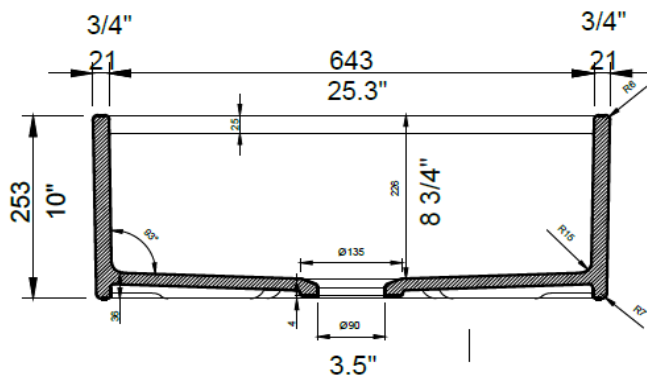

Notes:

Refer to installation instructions supplied with kitchen sink for undermount, or drop-in installations.
Templates available online on www.bocchiusa.com

CAUTION: Sink is heavy! Installer must provide adequate reinforcement for all load-bearing supports in accordance with installation instructions supplied with kitchen sink. Fittings included with the fixture and must be used as directed.

IMPORTANT: Dimensions of fixtures are nominal and may vary within the range of tolerance established by ANSI standards. These measurements are subject to change or cancellation. No responsibility is assumed for use of superseded or voided pages.