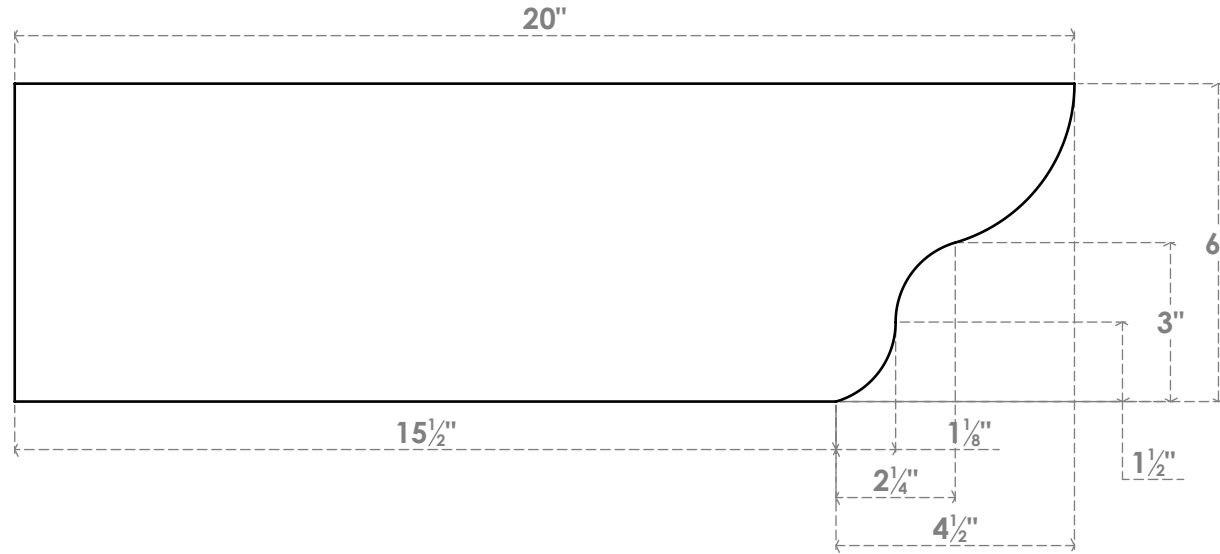

RFTP04X06X20GRN

4"W X 6"H X 20"L GREENSBORO ARCHITECTURAL GRADE PVC RAFTER TAIL

SIDE PROFILE

FRONT PROFILE

ISOMETRIC

EKENA
MILLWORK
 EKENA MILLWORK
 2300 WEST MAIN ST.
 CLARKSVILLE, TX 75426
 TOLL FREE: 866-607-0453
 WWW.EKENAMILLWORK.COM