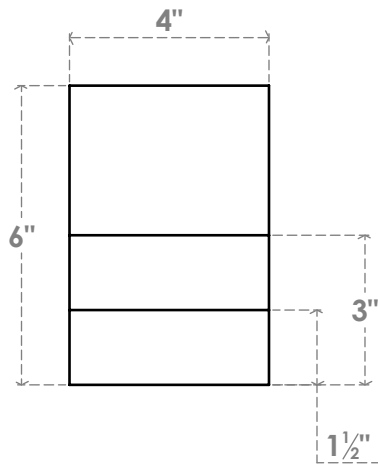

RFTP04X06X20GRN

4"W X 6"H X 20"L GREENSBORO ARCHITECTURAL GRADE PVC RAFTER TAIL

SIDE PROFILE

FRONT PROFILE

ISOMETRIC

EKENA
MILLWORK
 EKENA MILLWORK
 2300 WEST MAIN ST.
 CLARKSVILLE, TX 75426
 TOLL FREE: 866-607-0453
 WWW.EKENAMILLWORK.COM