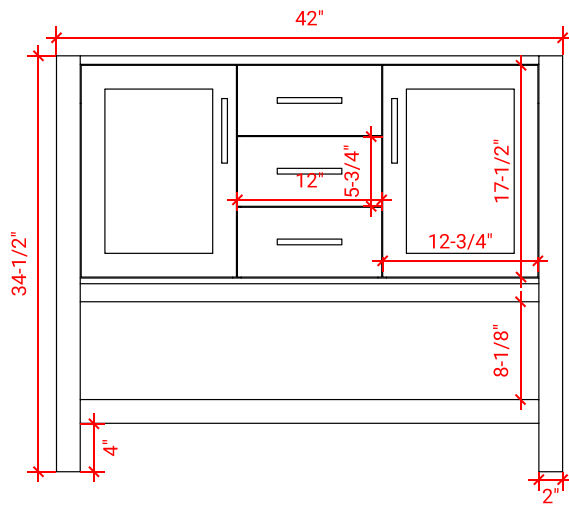

BAYHILL 43" CENTER SINK CABINET

ARIEL

R043S

BASE CABINET DIMENSIONS

42" W x 21.5" D x 34.5" H

FEATURES

- Solid wood frame & plywood panels
- Dovetail drawers and joints
- Soft closing doors & drawers

HARDWARE FINISHES

FRONT VIEW

SIDE VIEW

PLAN VIEW