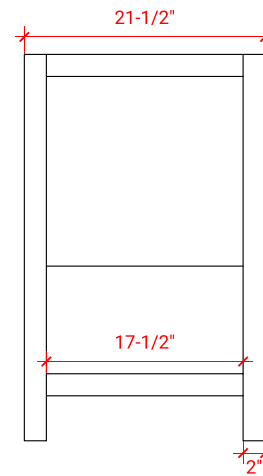

BAYHILL 43" CENTER SINK CABINET

ARIEL

R043S

BASE CABINET DIMENSIONS

42" W x 21.5" D x 34.5" H

FEATURES

- Solid wood frame & plywood panels
- Dovetail drawers and joints
- Soft closing doors & drawers

HARDWARE FINISHES

FRONT VIEW

SIDE VIEW

PLAN VIEW