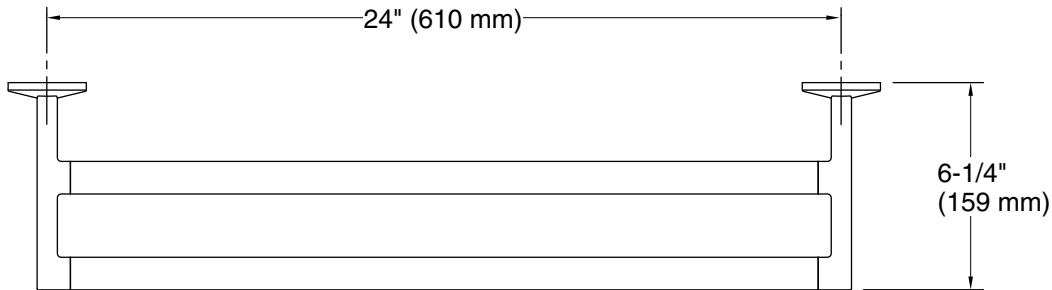

Technical Information

All product dimensions are nominal.

Material: Zinc, Brass

Notes

Install this product according to the installation instructions.

CAUTION: Risk of personal injury. Do not install these products in any area where they are likely to be used inadvertently as a grab bar or support bar. These products are not designed or intended for use as a grab bar or support bar.