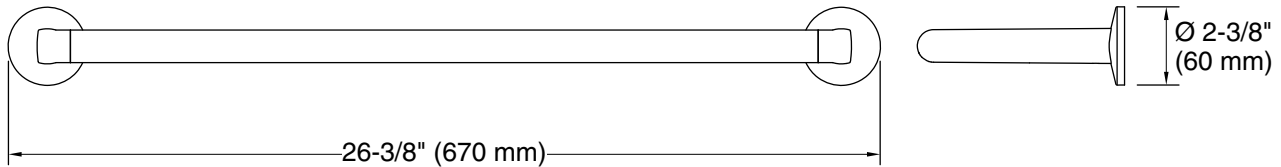

Technical Information

All product dimensions are nominal.

Material: Zinc, Brass

Notes

Install this product according to the installation instructions.

CAUTION: Risk of personal injury. Do not install these products in any area where they are likely to be used inadvertently as a grab bar or support bar. These products are not designed or intended for use as a grab bar or support bar.