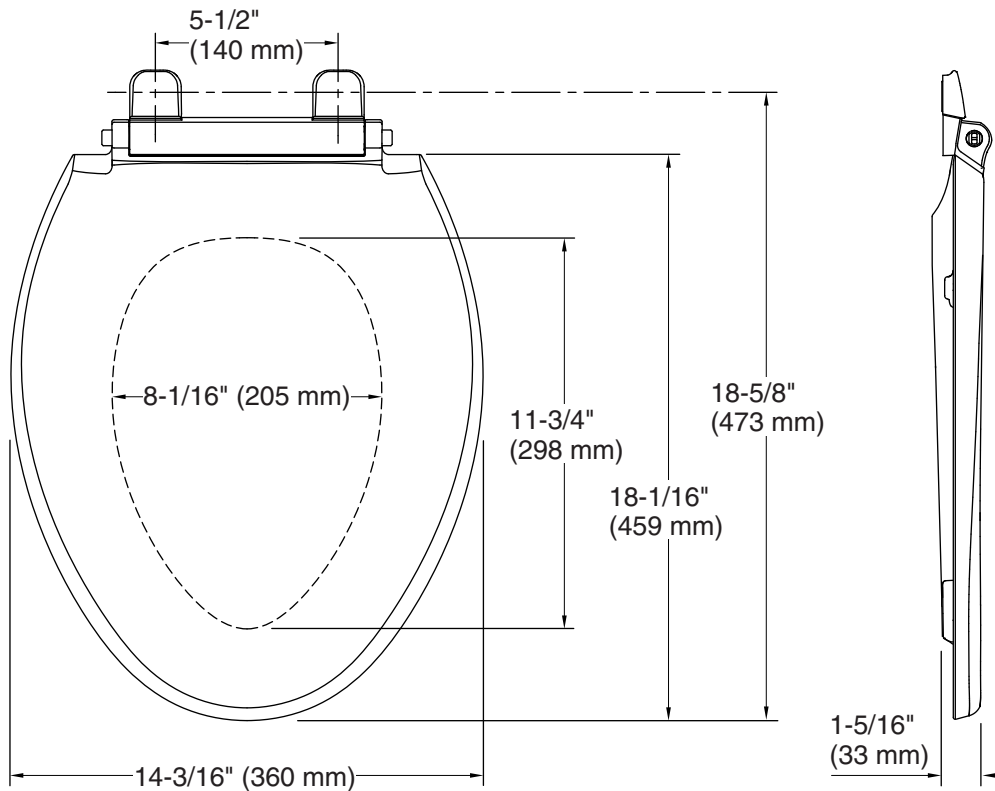

Rutledge® Quiet-Close™

Elongated Toilet Seat

K-4734

Features

- Quiet-Close™ lid closes slowly and quietly without slamming.
- Grip-Tight bumpers hold seat firmly in place.
- Quick-Release™ hinges allow seat to be unlatched from toilet for easy removal and convenient cleaning; no tools required.
- Quick-Attach® hardware for fast and secure installation.
- Color-matched plastic hinges.

Color	Code	Description
	0	White
	96	Biscuit
	47	Almond

Technical Information

All product dimensions are nominal.

Seat shape type: Elongated

Seat front type: Closed-front

Seat-mounting holes: 5-1/2" (140 mm)