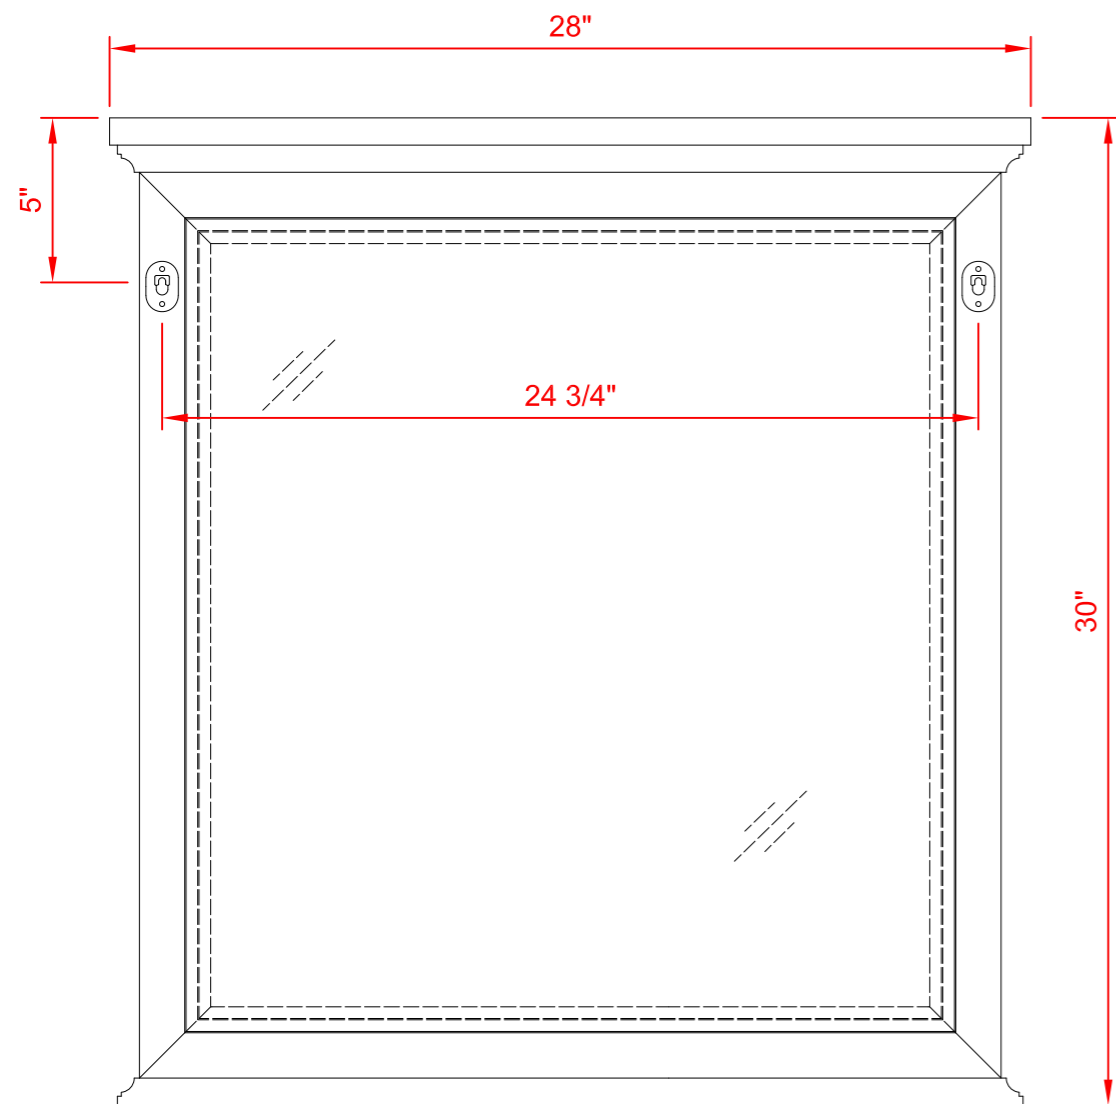

# DIMENSIONS GUIDE

MODEL NUMBER:1412MR-28-201-242

Product Net weight :20lbs.  
Product packed Gross weight:26lbs.  
Packed product Dimensions:  
32in.W x 34in.D X 5in.H

TOP VIEW

BACK VIEW

SIDE VIEW