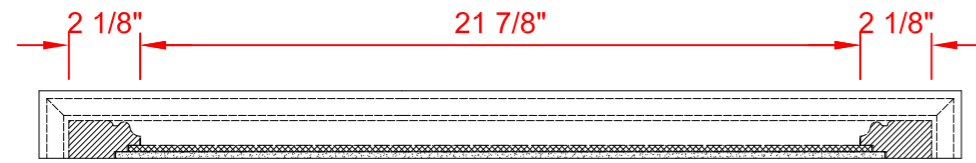

# DIMENSIONS GUIDE

MODEL NUMBER:1412MR-28-201-242

Product Net weight :20lbs.  
Product packed Gross weight:26lbs.  
Packed product Dimensions:  
32in.W x 34in.D X 5in.H

TOP VIEW

BACK VIEW

SIDE VIEW