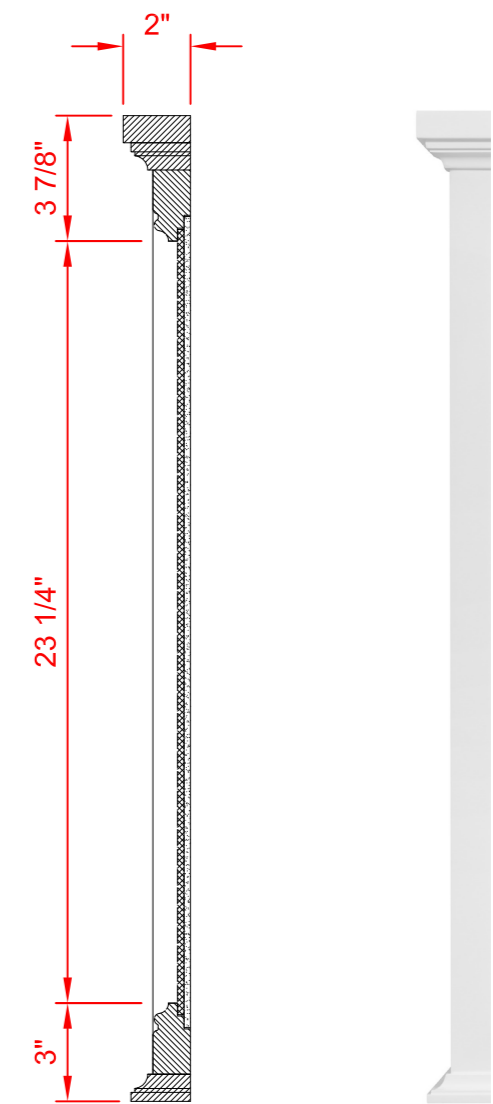

# DIMENSIONS GUIDE

MODEL NUMBER:1412MR-28-201-242

Product Net weight :20lbs.  
Product packed Gross weight:26lbs.  
Packed product Dimensions:  
32in.W x 34in.D X 5in.H

TOP VIEW

BACK VIEW

SIDE VIEW