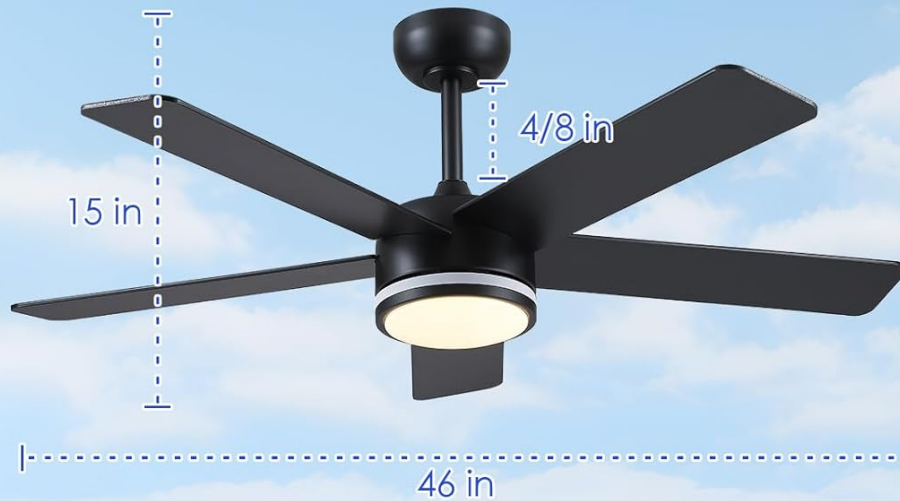

# CEILING FANS WITH LIGHTS

Double-sided Color Fan Blades Design

**CHESUR**  
New Ceiling Fan

Angted max 15°

Flat Ceiling

Side A Black

Side B Brown color

## Installation Height:

Space:  
100-225 ft\*ft;

Ceiling Height:  
8-10ft