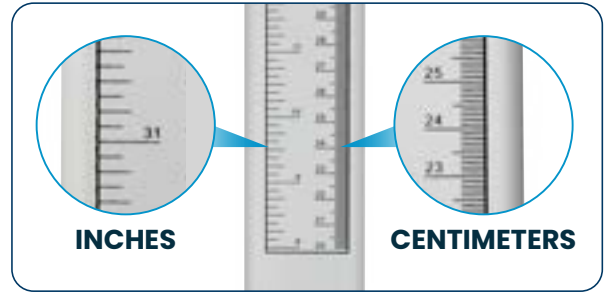

FEATURES

Accurate: The height-measuring sliding baffle provides a precise measurement of a person's height for medical assessments, tracking children's growth, and determining eligibility for certain activities or requirements.

Versatility: The height rod can measure adults and children, making it useful for many individuals.

Convenience: The included carrying bag ensures that the measuring rod can be stored safely and transported without hassle, further enhancing its usability and convenience.

FEATURES

Height-measuring Sliding Baffle

Clear, Easy-to-read Markings

Portable Carrying Bag

Easy Assembly

SPECIFICATIONS

SKU	ALP4250-4
Material	ABS Plastic and Aluminum Alloy
Weight	5.73 lb.
Dimensions	84.65" H x 12.6" W x 16.54" D
Units of Length	Centimeters and Inches
Height Measuring Range	7.87" – 82.68"