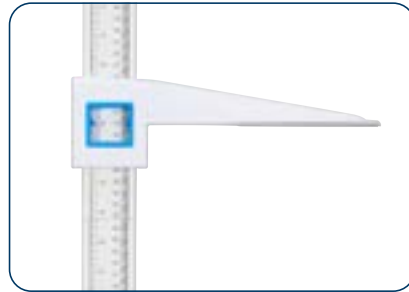

FEATURES

Height-measuring Sliding Baffle