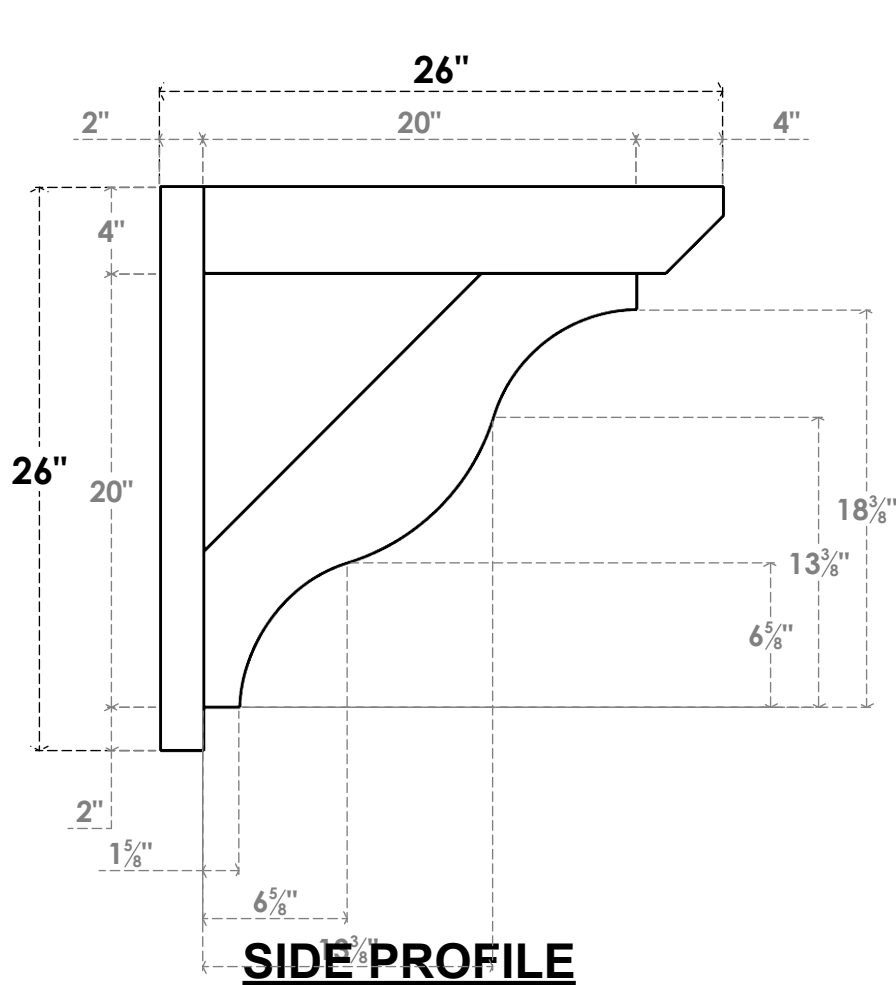

ITEM NUMBER: OUTUROC040X060X26000X26000X040X020X040FST24RCPR

4"W TOP X 6"W BACK X 26"D X 26"H X 4"T TOP X 2"T BACK TIMBERTHANE ROUGH CEDAR FUNSTON FAUX WOOD OPEN OUTLOOKER, SLAT TOP AND BLOCK BACK, 4"W CLOSED BRACE, PRIMED TAN

EKENA MILLWORK
2300 WEST MAIN ST.
CLARKSVILLE, TX 75426
TOLL FREE: 866-607-0453
WWW.EKENAMILLWORK.COM

NOTES

1. INSTALLATION TO BE COMPLETED IN ACCORDANCE WITH MANUFACTURER'S SPECIFICATIONS.
2. DRAWING MAY NOT BE TO SCALE
3. THIS DRAWING IS INTENDED FOR DESIGN AND PLANNING PURPOSES ONLY.
4. ALL INFORMATION CONTAINED HEREIN WAS CURRENT AT THE TIME OF DEVELOPMENT BUT MUST BE REVIEWED AND APPROVED BY THE PRODUCT MANUFACTURER TO BE CONSIDERED ACCURATE.
5. TIMBERTHANE ARCHITECTURAL PRODUCTS ARE MADE FROM HIGH DENSITY URETHANE AND COME FACTORY PRIMED