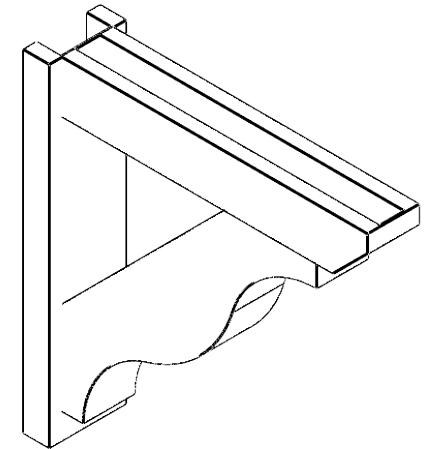

ITEM NUMBER: OUTUROC040X060X26000X26000X040X020X040FST24RCPR

4"W TOP X 6"W BACK X 26"D X 26"H X 4"T TOP X 2"T BACK TIMBERTHANE ROUGH CEDAR FUNSTON FAUX WOOD OPEN OUTLOOKER, SLAT TOP AND BLOCK BACK, 4"W CLOSED BRACE, PRIMED TAN

EKENA MILLWORK
2300 WEST MAIN ST.
CLARKSVILLE, TX 75426
TOLL FREE: 866-607-0453
WWW.EKENAMILLWORK.COM

NOTES

1. INSTALLATION TO BE COMPLETED IN ACCORDANCE WITH MANUFACTURER'S SPECIFICATIONS.
2. DRAWING MAY NOT BE TO SCALE
3. THIS DRAWING IS INTENDED FOR DESIGN AND PLANNING PURPOSES ONLY.
4. ALL INFORMATION CONTAINED HEREIN WAS CURRENT AT THE TIME OF DEVELOPMENT BUT MUST BE REVIEWED AND APPROVED BY THE PRODUCT MANUFACTURER TO BE CONSIDERED ACCURATE.
5. TIMBERTHANE ARCHITECTURAL PRODUCTS ARE MADE FROM HIGH DENSITY URETHANE AND COME FACTORY PRIMED