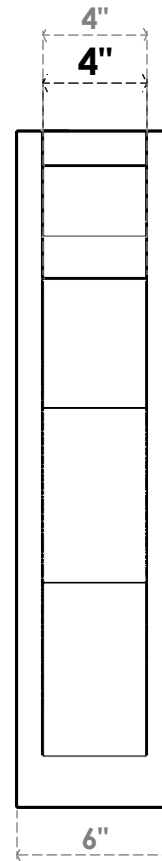

ITEM NUMBER: OUTUROC040X060X26000X26000X040X020X040FST24RCPR

4"W TOP X 6"W BACK X 26"D X 26"H X 4"T TOP X 2"T BACK TIMBERTHANE ROUGH CEDAR FUNSTON FAUX WOOD OPEN OUTLOOKER, SLAT TOP AND BLOCK BACK, 4"W CLOSED BRACE, PRIMED TAN

EKENA MILLWORK
2300 WEST MAIN ST.
CLARKSVILLE, TX 75426
TOLL FREE: 866-607-0453
WWW.EKENAMILLWORK.COM

NOTES

1. INSTALLATION TO BE COMPLETED IN ACCORDANCE WITH MANUFACTURER'S SPECIFICATIONS.
2. DRAWING MAY NOT BE TO SCALE
3. THIS DRAWING IS INTENDED FOR DESIGN AND PLANNING PURPOSES ONLY.
4. ALL INFORMATION CONTAINED HEREIN WAS CURRENT AT THE TIME OF DEVELOPMENT BUT MUST BE REVIEWED AND APPROVED BY THE PRODUCT MANUFACTURER TO BE CONSIDERED ACCURATE.
5. TIMBERTHANE ARCHITECTURAL PRODUCTS ARE MADE FROM HIGH DENSITY URETHANE AND COME FACTORY PRIMED