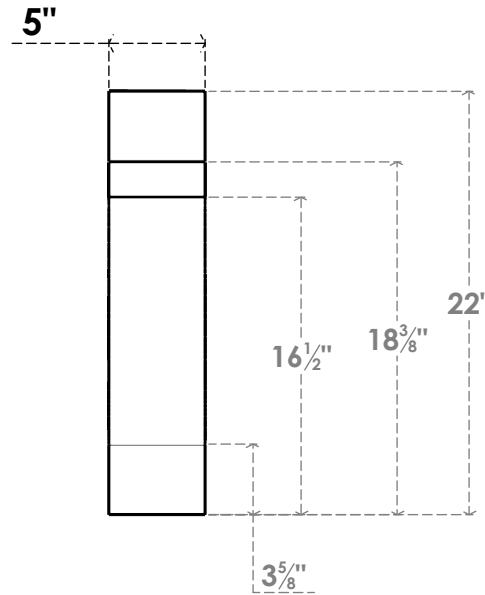

ITEM NUMBER: BRCURO050X16000X22000MRCRCPR

5"W X 16"D X 22"H MERCED ROUGH CEDAR WOODGRAIN OPEN
TIMBERTHANE BRACE, PRIMED TAN

SIDE PROFILE

FRONT PROFILE

ISOMETRIC

EKENA MILLWORK
2300 WEST MAIN ST.
CLARKSVILLE, TX 75426
TOLL FREE: 866-607-0453
WWW.EKENAMILLWORK.COM

NOTES

1. INSTALLATION TO BE COMPLETED IN ACCORDANCE WITH MANUFACTURER'S SPECIFICATIONS.
2. DRAWING MAY NOT BE TO SCALE
3. THIS DRAWING IS INTENDED FOR DESIGN AND PLANNING PURPOSES ONLY.
4. ALL INFORMATION CONTAINED HEREIN WAS CURRENT AT THE TIME OF DEVELOPMENT BUT MUST BE REVIEWED AND APPROVED BY THE PRODUCT MANUFACTURER TO BE CONSIDERED ACCURATE.
5. TIMBERTHANE ARCHITECTURAL PRODUCTS ARE MADE FROM HIGH DENSITY URETHANE AND COME FACTORY PRIMED