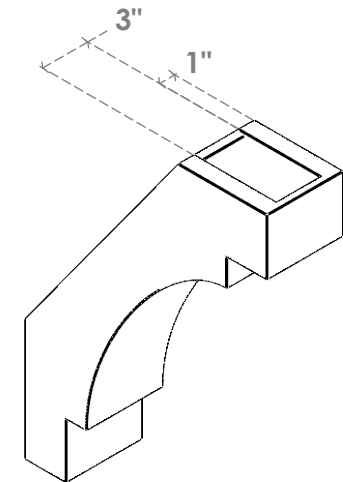

ITEM NUMBER: BRCURO050X16000X22000MRCRCPR

5"W X 16"D X 22"H MERCED ROUGH CEDAR WOODGRAIN OPEN
TIMBERTHANE BRACE, PRIMED TAN

SIDE PROFILE

FRONT PROFILE

ISOMETRIC

EKENA MILLWORK
2300 WEST MAIN ST.
CLARKSVILLE, TX 75426
TOLL FREE: 866-607-0453
WWW.EKENAMILLWORK.COM

NOTES

1. INSTALLATION TO BE COMPLETED IN ACCORDANCE WITH MANUFACTURER'S SPECIFICATIONS.
2. DRAWING MAY NOT BE TO SCALE
3. THIS DRAWING IS INTENDED FOR DESIGN AND PLANNING PURPOSES ONLY.
4. ALL INFORMATION CONTAINED HEREIN WAS CURRENT AT THE TIME OF DEVELOPMENT BUT MUST BE REVIEWED AND APPROVED BY THE PRODUCT MANUFACTURER TO BE CONSIDERED ACCURATE.
5. TIMBERTHANE ARCHITECTURAL PRODUCTS ARE MADE FROM HIGH DENSITY URETHANE AND COME FACTORY PRIMED