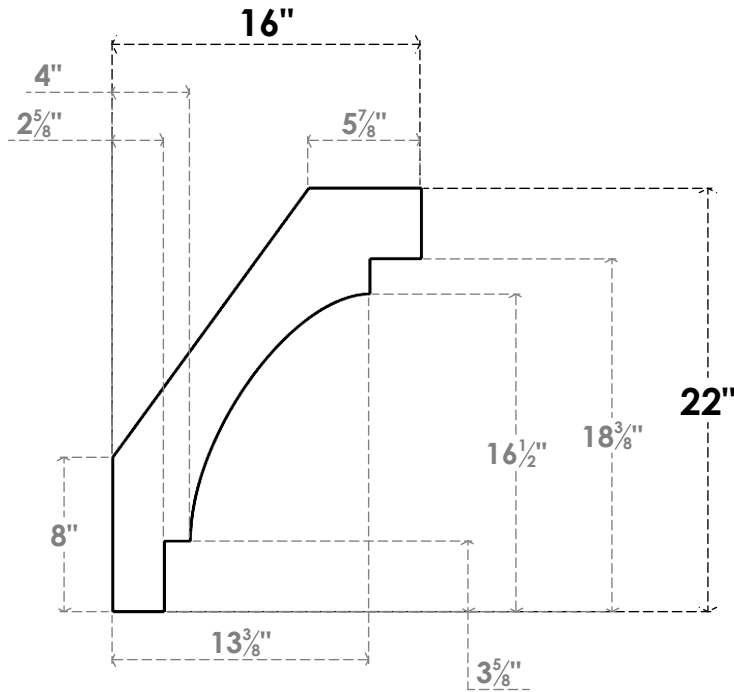

ITEM NUMBER: BRCURO050X16000X22000MRCRCPR

5"W X 16"D X 22"H MERCED ROUGH CEDAR WOODGRAIN OPEN
TIMBERTHANE BRACE, PRIMED TAN

SIDE PROFILE

FRONT PROFILE

ISOMETRIC

EKENA MILLWORK
2300 WEST MAIN ST.
CLARKSVILLE, TX 75426
TOLL FREE: 866-607-0453
WWW.EKENAMILLWORK.COM

NOTES

1. INSTALLATION TO BE COMPLETED IN ACCORDANCE WITH MANUFACTURER'S SPECIFICATIONS.
2. DRAWING MAY NOT BE TO SCALE
3. THIS DRAWING IS INTENDED FOR DESIGN AND PLANNING PURPOSES ONLY.
4. ALL INFORMATION CONTAINED HEREIN WAS CURRENT AT THE TIME OF DEVELOPMENT BUT MUST BE REVIEWED AND APPROVED BY THE PRODUCT MANUFACTURER TO BE CONSIDERED ACCURATE.
5. TIMBERTHANE ARCHITECTURAL PRODUCTS ARE MADE FROM HIGH DENSITY URETHANE AND COME FACTORY PRIMED