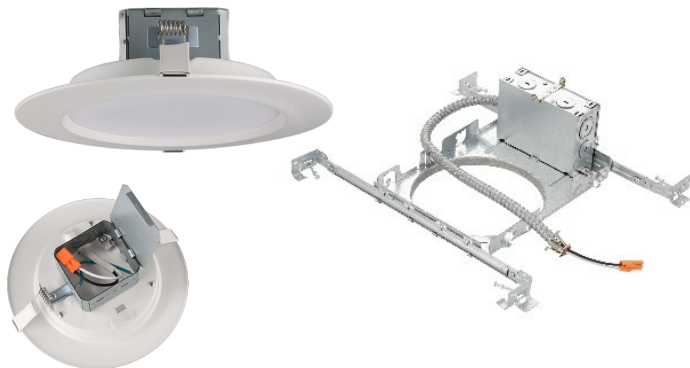

DRF6WHWH9105CMP-6
(DRF6WHWH9105 & EVMP6HBMJ2W-I)

6" LED SELECTABLE CCT WAFER W/ NEW CONSTRUCTION MOUNTING FRAME

Project _____ Date _____

Prepared By _____

Comments _____

BASIC FEATURES & INFO

- Energy Savings of up to 85%
- New Construction Mounting Frame with 4-in/4-out Junction Box
- IC rated for direct contact with insulation
- Quick Connector Save Installation Time
- Compatible w/ Most Triac Phase-Control Dimmers
- Suitable for Damp Locations
- Lumen Maintenance over 70% at 50,000+ Hours
- 5 Year Warranty

APPLICATIONS

- Hotels and Hospitality Areas
- Residential Remodels

OPTICS

- White Diffuser

TECHNICAL SPECIFICATIONS

Dimensions (WxHxD)	5" x 5.15" x 5"
Weight	1.7 lbs.
Voltage	AC 120 V
Lumens	1000 LM
Wattage	12 W
Efficacy (lm/W)	83.3 LM/W
CCT (Selectable)	2700K, 3000K, 3500K, 4000K, 5000K
CRI	90
Expected Diode Life	50,000 Hours
Max. Ambient Temp.	113°F / 45° C
Min. Starting Temp.	-4° F / -20° C
Power Factor	0.9