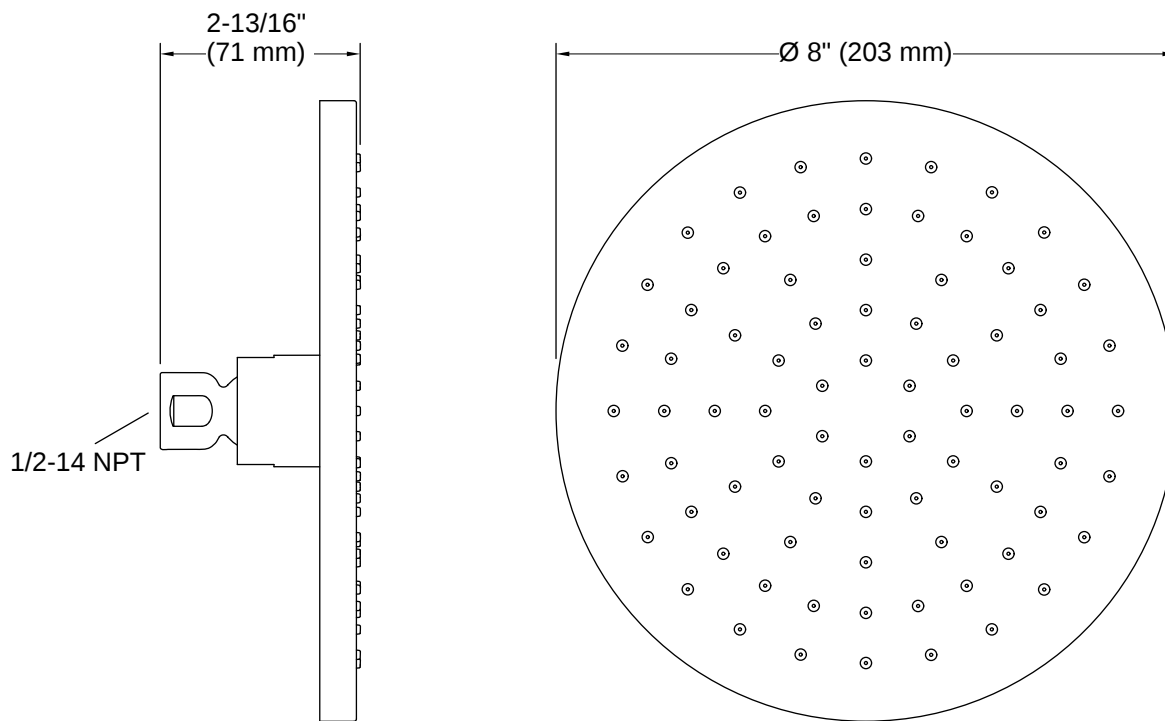

Installation

- 1/2" -14 NPT connection

Installation Notes

Install this product according to the installation instructions.