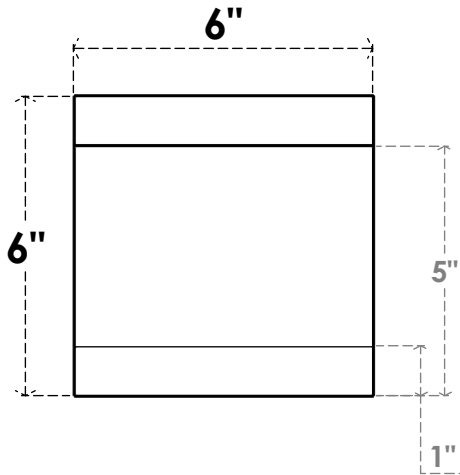

ITEM NUMBER: RFTURO060X06000X32000X006BUR00RCPR

6"W X 6"H X 32"L TIMBERTHANE ROUGH CEDAR BURLINGTON FAUX WOOD OPEN RAFTER TAIL, 6"L END, PRIMED TAN

SIDE PROFILE

FRONT PROFILE

ISOMETRIC

GENERATED DATE : 03/02/2023