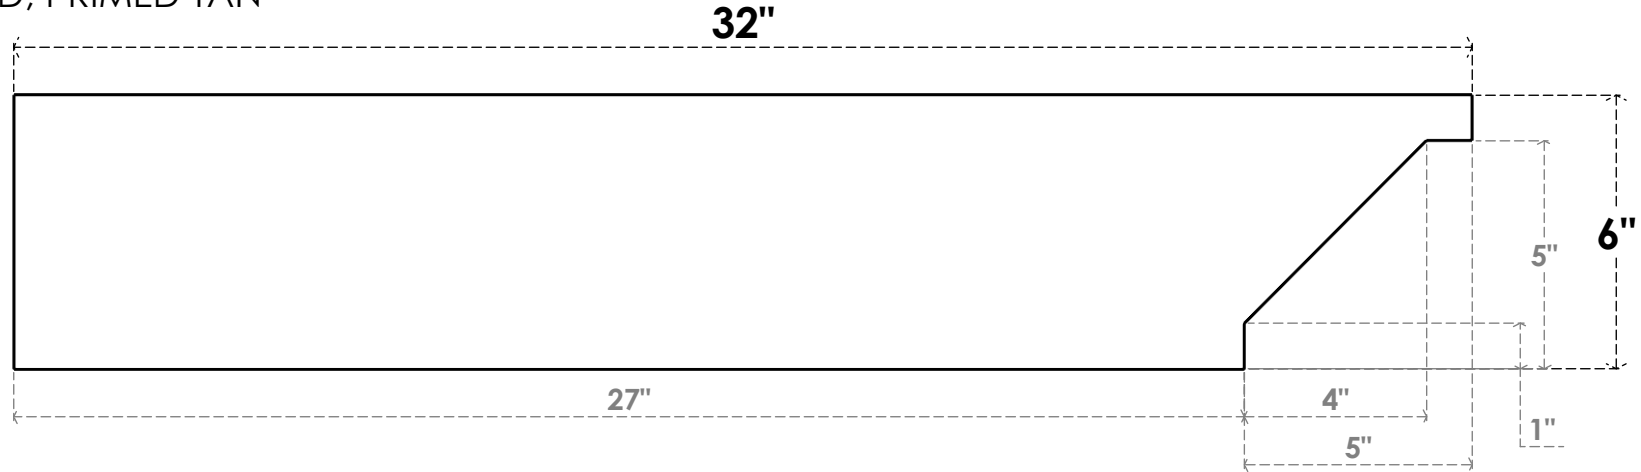

ITEM NUMBER: RFTURO060X06000X32000X006BUR00RCPR

6"W X 6"H X 32"L TIMBERTHANE ROUGH CEDAR BURLINGTON FAUX WOOD OPEN RAFTER TAIL, 6"L END, PRIMED TAN

SIDE PROFILE

FRONT PROFILE

ISOMETRIC

GENERATED DATE : 03/02/2023