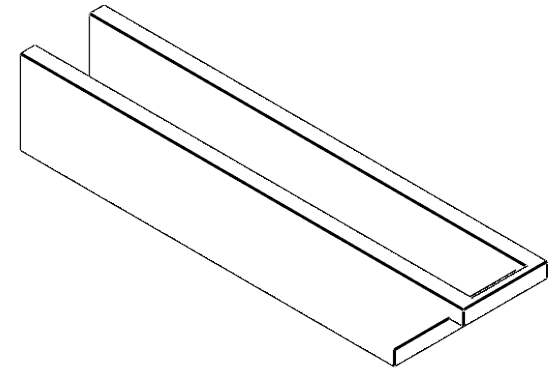

ITEM NUMBER: RFTURO060X06000X32000X006BUR00RCPR

6"W X 6"H X 32"L TIMBERTHANE ROUGH CEDAR BURLINGTON FAUX WOOD OPEN RAFTER TAIL, 6"L END, PRIMED TAN

SIDE PROFILE

FRONT PROFILE

ISOMETRIC

GENERATED DATE : 03/02/2023

EKENA MILLWORK
2300 WEST MAIN ST.
CLARKSVILLE, TX 75426
TOLL FREE: 866-607-0453
WWW.EKENAMILLWORK.COM

NOTES

1. INSTALLATION TO BE COMPLETED IN ACCORDANCE WITH MANUFACTURER'S SPECIFICATIONS.
2. DRAWING MAY NOT BE TO SCALE
3. THIS DRAWING IS INTENDED FOR DESIGN AND PLANNING PURPOSES ONLY.
4. ALL INFORMATION CONTAINED HEREIN WAS CURRENT AT THE TIME OF DEVELOPMENT BUT MUST BE REVIEWED AND APPROVED BY THE PRODUCT MANUFACTURER TO BE CONSIDERED ACCURATE.
5. TIMBERTHANE ARCHITECTURAL PRODUCTS ARE MADE FROM HIGH DENSITY URETHANE AND COME FACTORY PRIMED