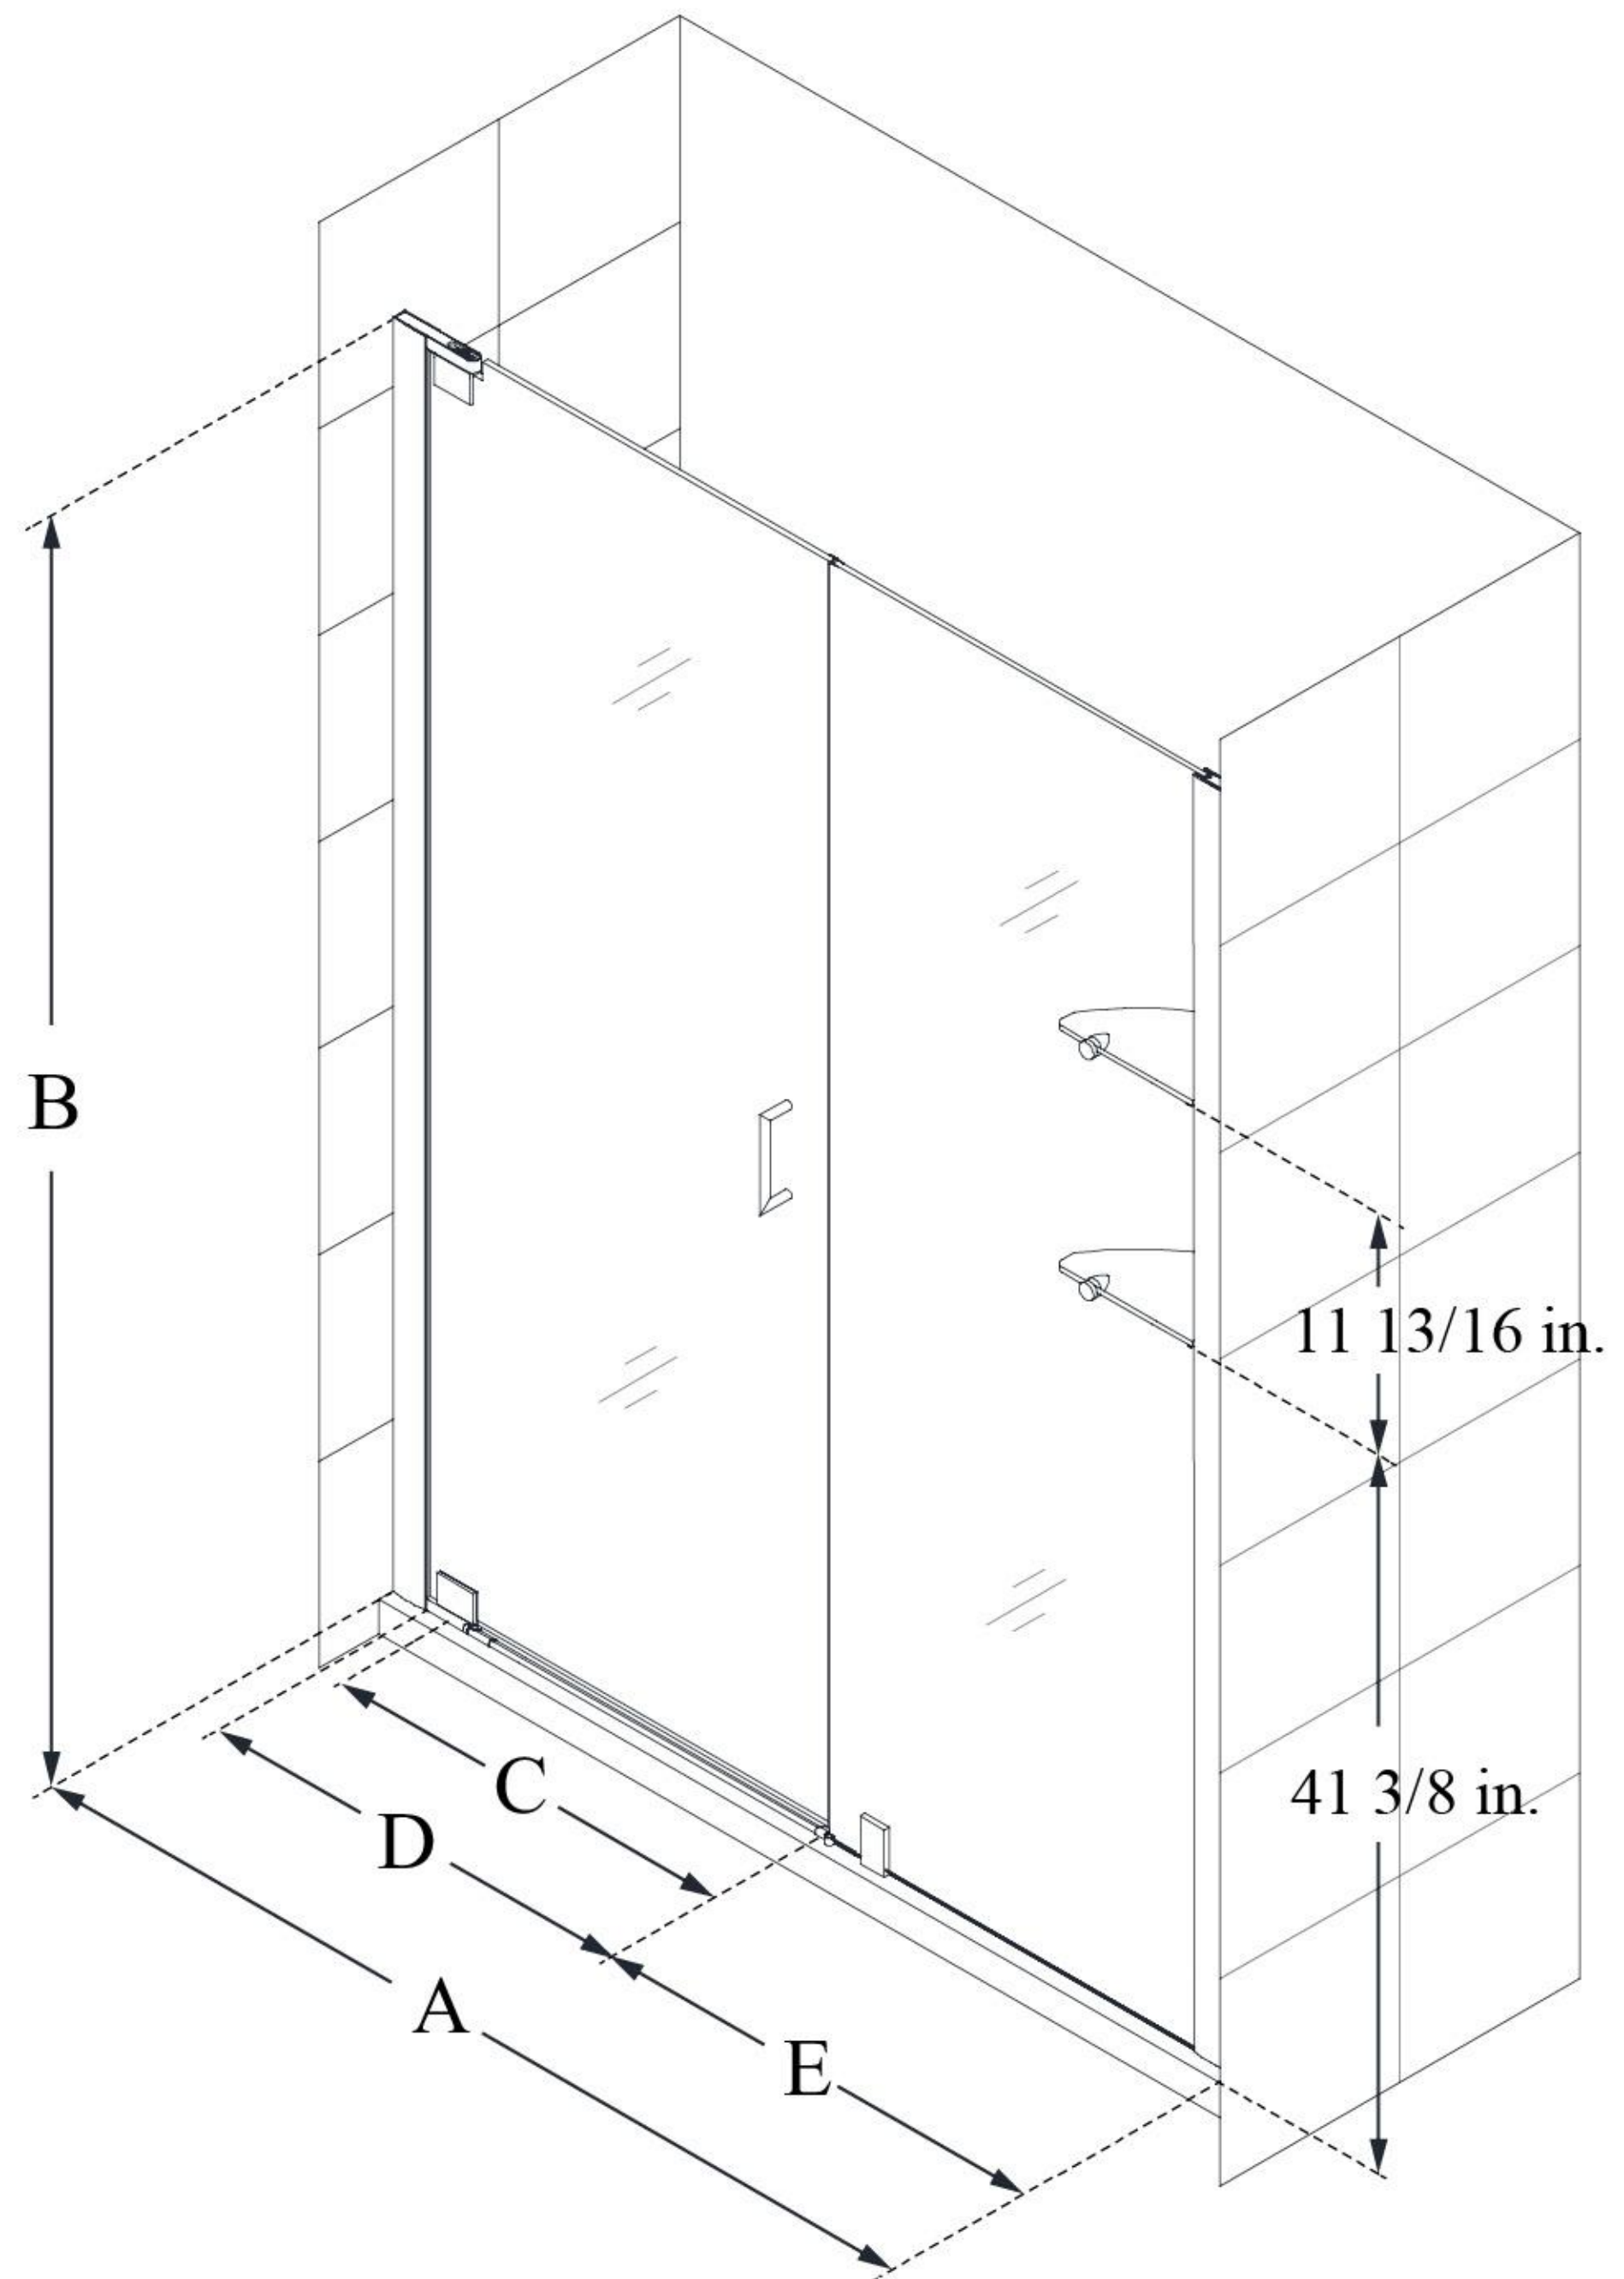

MODEL INFORMATION

SHDR-4154720

ELEGANCE

DreamLine Elegance 54 1/2 - 56 1/2 in. W x 72 in. H Frameless Pivot Shower Door with Shelves

PIVOT DOOR

CONFIGURATION DIMENSIONS:

A: 54 1/2 - 56 1/2 in.

MODEL WIDTH

B: 72 in.

MODEL HEIGHT

C: 23 in.

ACCESS WIDTH

D: 26 in.

DOOR WIDTH

E: 26 in.

INLINE PANEL WIDTH